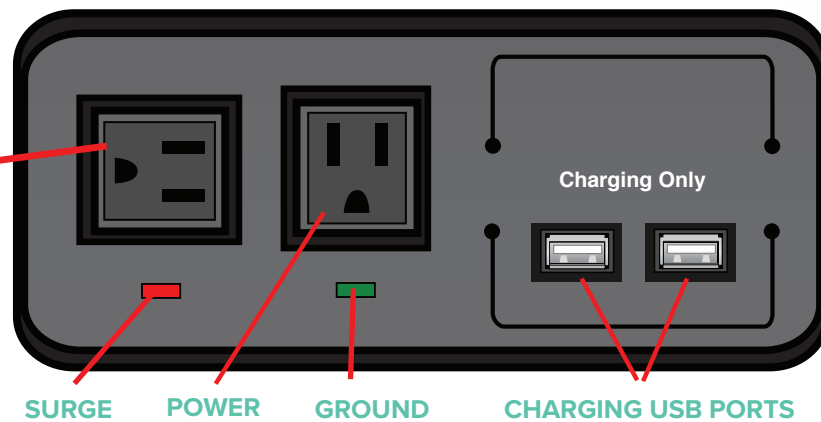

## FC-627 Dual USB Charger with Surge Suppression

### The Furnlite FC-627 Dual USB Charger Features:

- Charging for up to two devices simultaneously
- 2 full-power 2.1 AMP USB charging ports for fast charging
- Built-in 416 joules surge suppression
- 15 AMP Max . 120 VAC 60 Hz
- USB cables sold separately

### Front

**TURNED  
POWER PLUG**  
Easy Access  
To Power  
Supply Plugs

### Back

Cutout:  
5.25" x 1.875"

**POWER CORD**  
Right Angle plug  
with 10 ft. 14-3 power  
cord

**POWER**