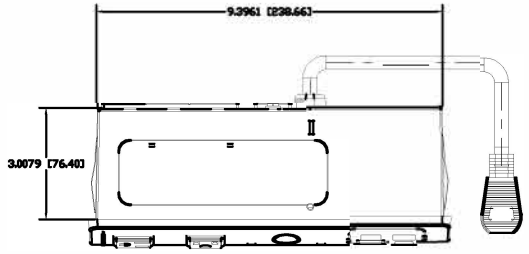

furnlite

BY DEKKO

FC-625 Power Director
 FC-616 Power Director Mounting bracket

top

Mounting Bracket #FC-616

Bottom

Top

left

front

right

back

bottom