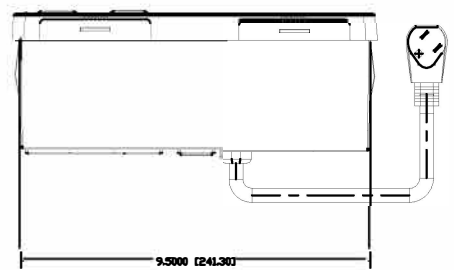

furnlite

BY DEKKO

FC-625 Power Director
 FC-616 Power Director Mounting bracket

top

Mounting Bracket #FC-616

Bottom

Top

left

front

right

back

bottom