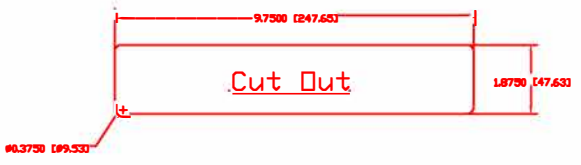

furnlite

BY DEKKO

FC-625 Power Director
 FC-616 Power Director Mounting bracket

top

Mounting Bracket #FC-616

Bottom

Top

left

front

right

back

bottom