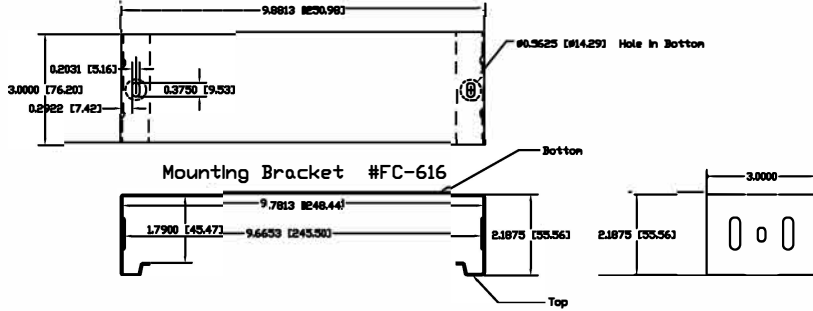

furnlite

BY DEKKO

FC-625 Power Director
 FC-616 Power Director Mounting bracket

top

Mounting Bracket #FC-616

Bottom

Top

left

front

right

back

bottom