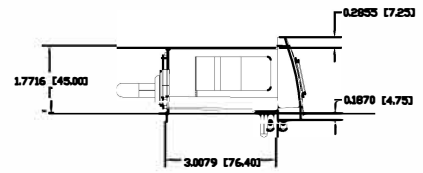

furnlite

BY DEKKO

FC-625 Power Director
 FC-616 Power Director Mounting bracket

top

Mounting Bracket #FC-616

Bottom

Top

left

front

right

back

bottom