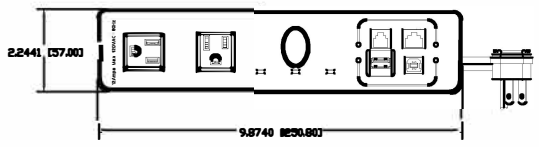

furnlite

BY DEKKO

FC-625 Power Director
 FC-616 Power Director Mounting bracket

top

Mounting Bracket #FC-616

Bottom

Top

left

front

right

back

bottom