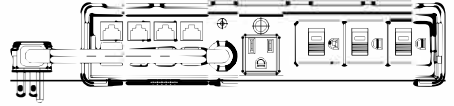

furnlite

BY DEKKO

FC-625 Power Director
 FC-616 Power Director Mounting bracket

top

Mounting Bracket #FC-616

Bottom

Top

left

front

right

back

bottom