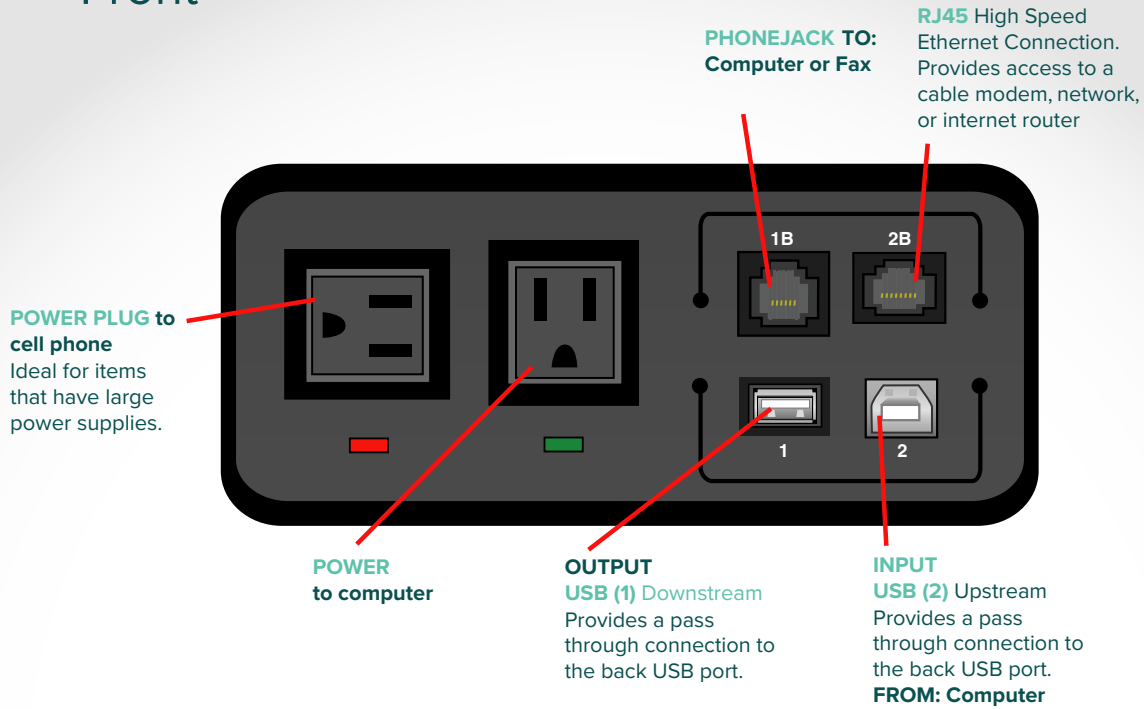

FC-620 Laptop Surge Protector

Front

Back