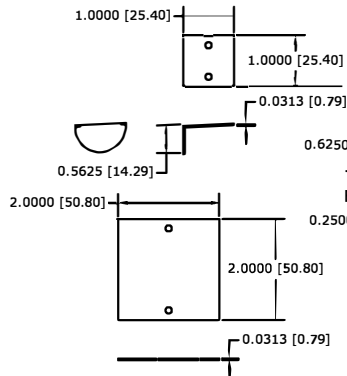

furnlite

BY DEKKO

FC-508 LED Touch Dimmer (Lo/Med/High) Works with FC-492/FC-493 and FC-498

- FC-880-24** 24" Touch Lead ; Ring Terminal
- FC-880-48** 48" Touch Lead ; Ring Terminal
- FC-880-84** 84" Touch Lead ; Ring Terminal
- FC-881-24** 24" Touch Lead ; Tinned End
- FC-881-48** 48" Touch Lead ; Tinned End
- FC-883** BS / ANT / CH Touch Button
- FC-886** 2x2 Gold Touch Plate
- FC-888** 90° Brass Touch Brackett