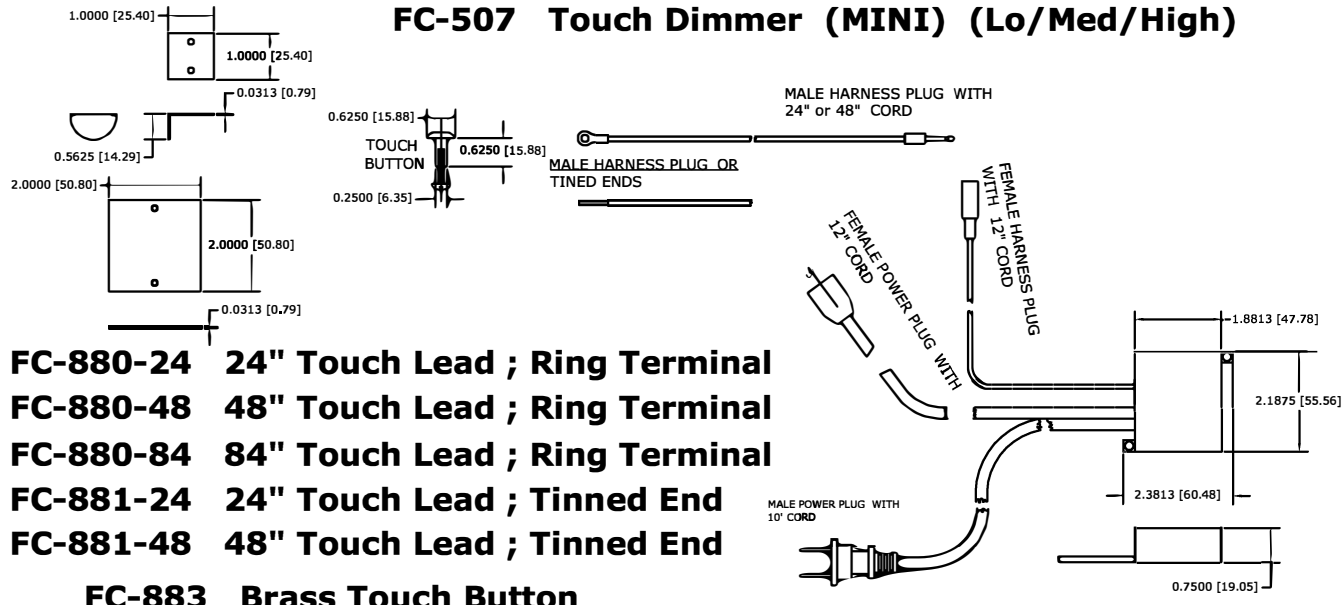

## FC-507 Touch Dimmer (MINI) (Lo/Med/High)

- FC-880-24** 24" Touch Lead ; Ring Terminal
- FC-880-48** 48" Touch Lead ; Ring Terminal
- FC-880-84** 84" Touch Lead ; Ring Terminal
- FC-881-24** 24" Touch Lead ; Tinned End
- FC-881-48** 48" Touch Lead ; Tinned End
- FC-883** Brass Touch Button
- FC-886** 2x2 Gold Touch Plate
- FC-888** 90° Brass Touch Brackett