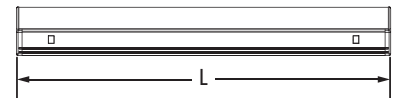

Dimensions

Length (L)
9 1/4 in./236mm
12 1/4 in./310mm
22 in./559mm
29 1/4 in./742mm
34 3/8 in./874mm
40 in./1016 mm
46 1/4 in./1173mm
58 in./1472 mm

Installation Diagram

Galaxy U Series

Low Profile LED Fixtures