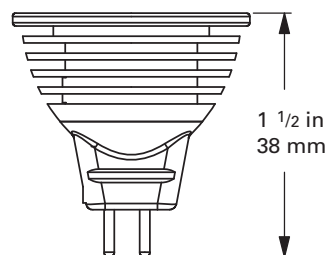

Alcor LED MR11 - 2W

High-Power LED Spot Lamp

Project Name: _____

Catalog No.: _____

Date: _____

Features

- ENERGY SAVING
- Retrofits 20 Watt halogen MR11s
- 35K hours of continuous light output
- Consumes a fraction of energy than halogen MR11s
- Low voltage power requirements
- Finely tuned optic lens provides solid elliptical beams
- Built-in LED Driver
- Mercury free, lead free, and RoHS compliant
- UL Listed for U.S. and Canada

Product Specifications

LED Type	High-Power 1W LEDs
LED Brand	Philips or Samsung
Socket Type	GU4
Power Requirement	12V AC/DC
Power Consumption	2 Watts
Compatibility	Magnetic & Most Electronic Transformers
Beam Angles	25°, 40°, 60°
Number of LEDs	1 LEDs
Hours	35K Hrs Maintenance-Free
Rating	Indoor Applications Only
Housing	Optimized Heat Dissipating Aluminum, Machine-Cut & Silver Satin-Anodized
Lumen Maintenance	70% of Original Light Output @ 35K Hrs
Operating Temp	-40° F (-40° C) to 104° F (40° C)
Warranty	3 Years
Certification	UL Listed (U.S. & Canada) RoHS Compliant

Dimensions

1 3/8 in
35 mm

Output

	Warm White	Neutral White	Cool White
Color Temperatures	3000K	4300K	6000K
Lumens	95	115	120
CRI	80	75	70

Applications

- Halogen MR11 Retrofits
- Track Lighting Systems
- Trade Show Exhibits
- Residential Interiors
- Commercial Interiors
- Cabinet Lighting
- Merchandising Displays
- Kitchen & Bath
- Shelves