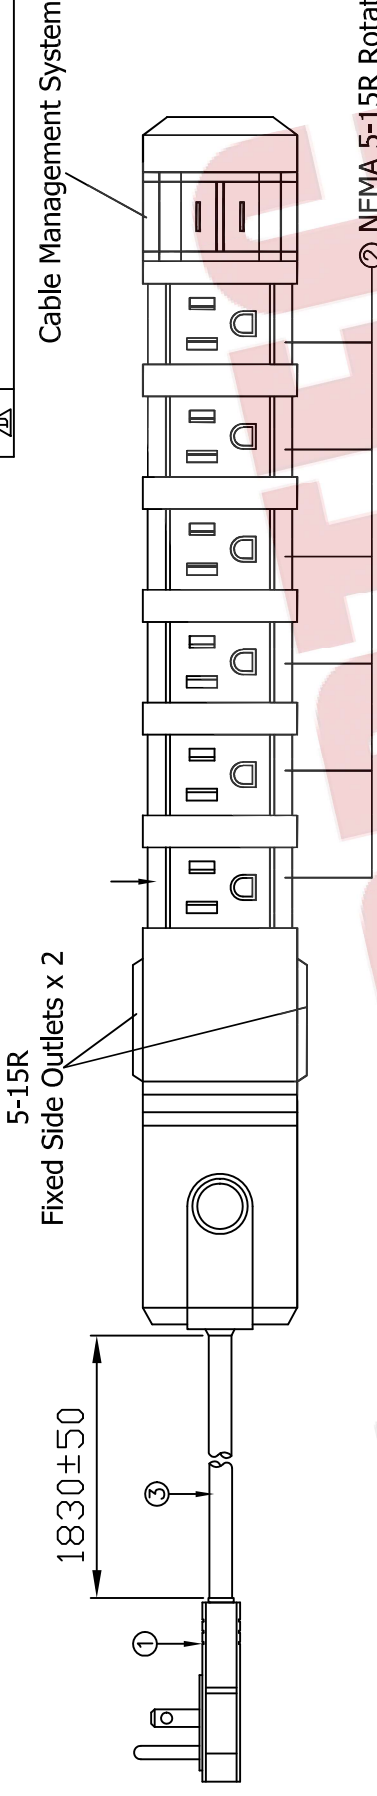

REVISIONS	
REV.	DESCRIPTION

REV.	DATE	APPVD.

CUSTOMER:	P/N:	PSROT-072	REV.	APPROVED BY:

① NEMA 5-15P
360° ROTATING

FEATURES:

Part Number:	2500.PS8-R
Number of Pivoting Outlets:	6
Number of Fixed Outlets:	2
Max Output:	1800 Watts
LED Surge Indicator:	Yes
Fireproof X3MOV Surge Protection:	Yes
Power Switch:	Yes
Circuit Breaker:	15A
Joules of Surge Protection:	2160J
Clamping Voltage:	350V
Max Spike Amps: (Lifetime Rating)	144,000A
Max Spike Volts: (Lifetime Rating)	6KV
Response Time:	<1 nanosecond
Circuit Breaker Rating:	15A
EMI/RFI Removal:	40 decibels

PRODUCT SPECIFICATION:

COLOR : BEIGE

(1) PLUG : NEMA 5-15P ROTATING 15 (A) 125 (V) APPROVAL: UL,C-UL

(2) RECEPTACLE: NEMA 5-15R 180° ROTATING X 6 APPROVAL: UL,C-UL

(3) RECEPTACLE: NEMA 5-15R FIXED X 2 APPROVAL: UL,C-UL