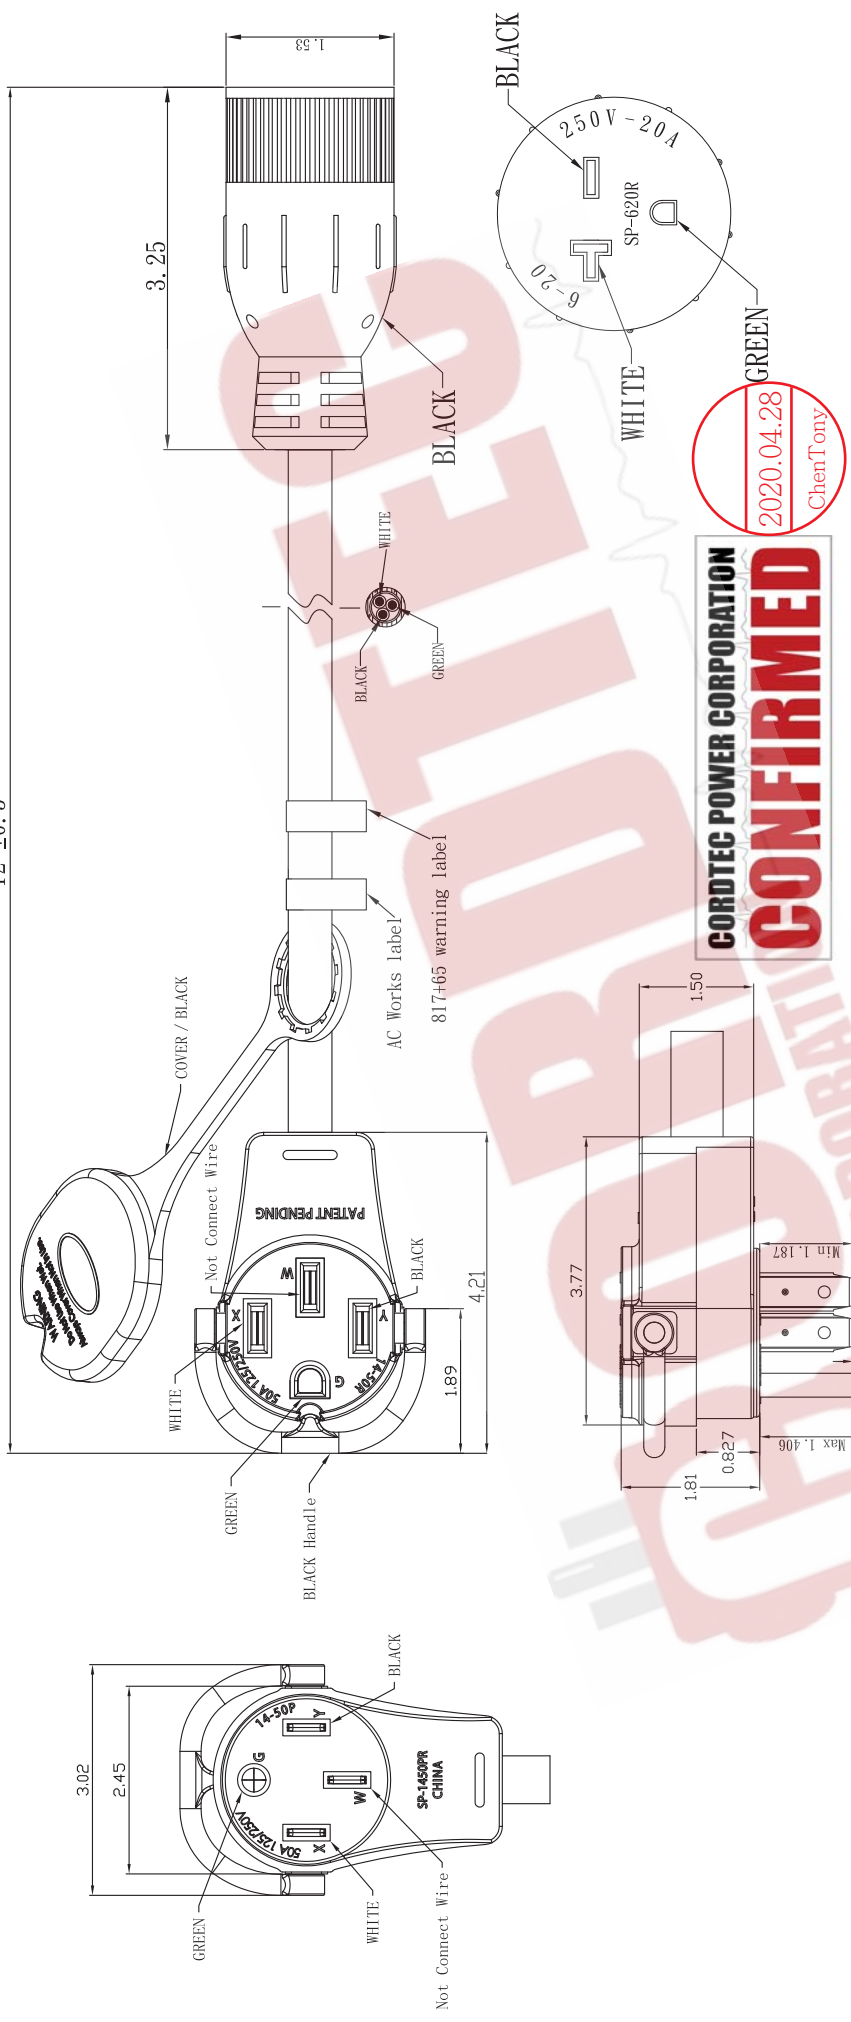

12" ±0.5"

5	Cover	60P PVC BLACK
4	Blades of Socket	GEM:98575LBS-1;98752LBS-1;5-20T
3	Blades of Plug	50A X/Y/W/G Pole Terminal
2	PVC of Plug/Socket	60P PVC Black
1	Spec. of Cord	STW 10/3C 105C 75P Orange(021C) 12"±0.3"
No.	Name	Specification

UNIT: Inch.		ITEM: PBI450620	
DWG NO. : 1 of 1		CUSTOMER: Cordtec Power	
TOLERANCE:	DATE	SCALE	REV
	2020.04.28		1.0
		DRAWN	CHECKED
		Alex	APPROVED

Note :

1. Male and female terminals are nickel plated.
3mil clear bag, Cable with Labels.