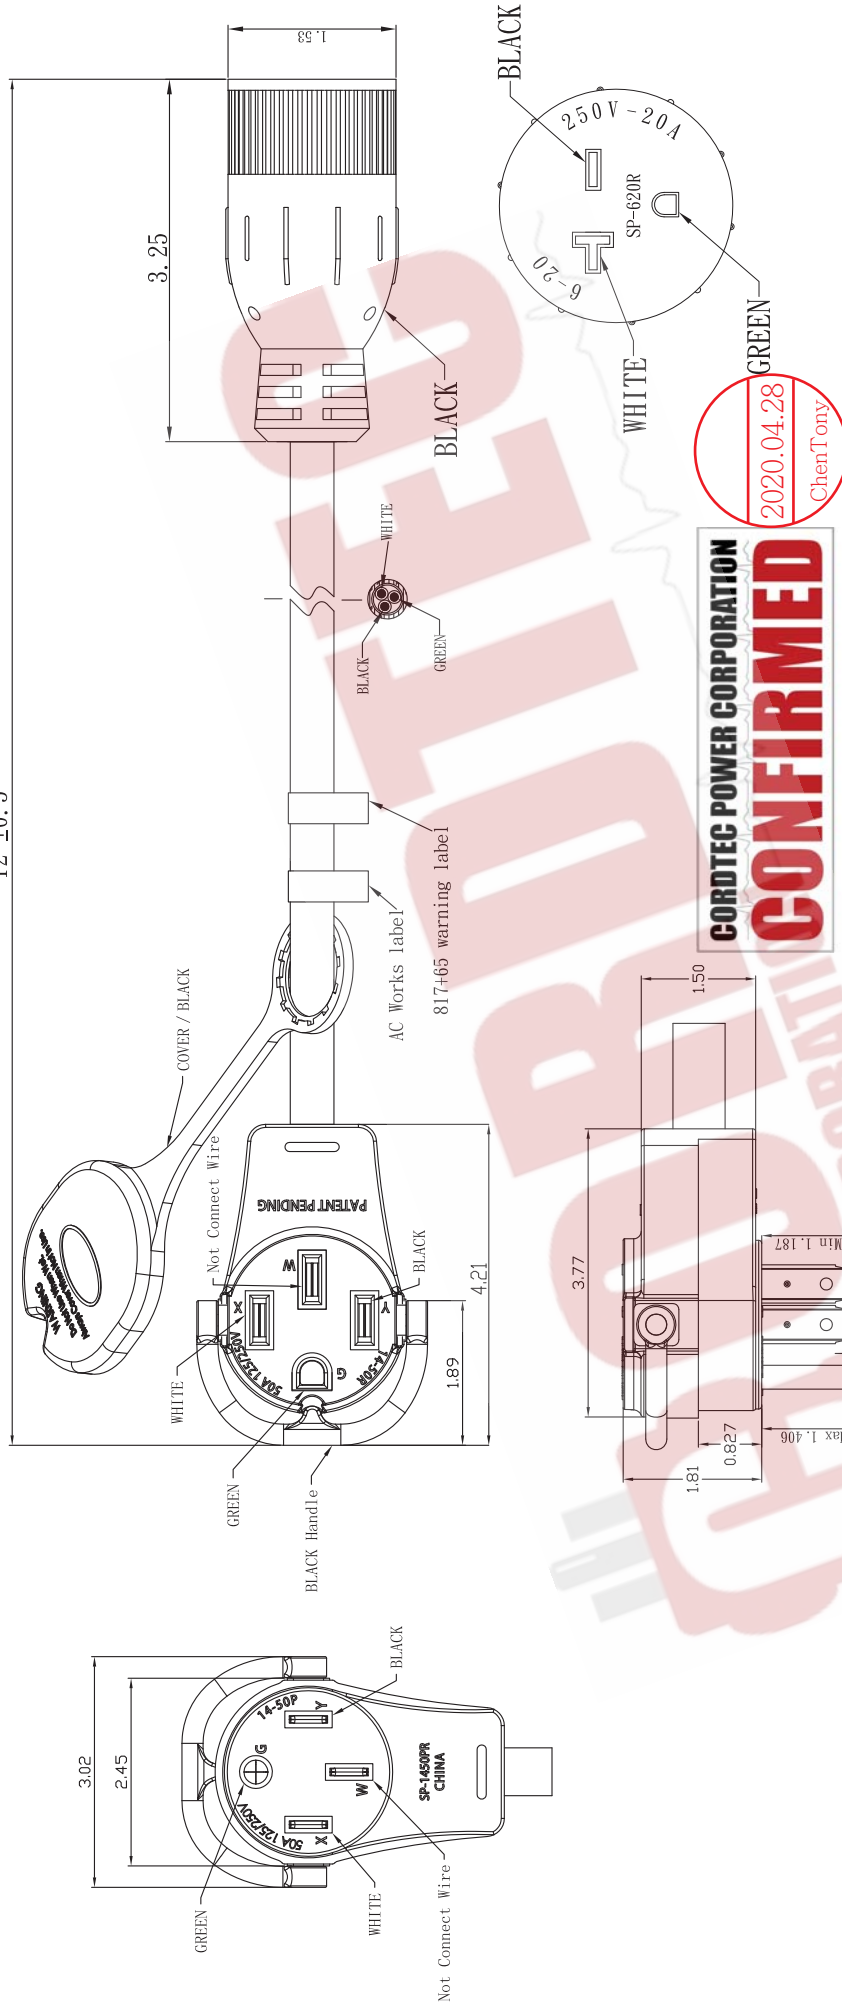

12" ±0.5"

**Note :**

1. Male and female terminals are nickel plated.  
3mil clear bag, Cable with Labels.

5	Cover	60P PVC BLACK
4	Blades of Socket	GEM:98575LBS-1;98752LBS-1;5-20T
3	Blades of Plug	50A X/Y/W/G Pole Terminal
2	PVC of Plug/Socket	60P PVC Black
1	Spec. of Cord	STW 10/3C 105C 75P Orange(021C) 12"±0.3"
No.	Name	Specification

UNIT: Inch.

**AC Connectors of Cordtec Power Corp**  
 Main: 1-414-434-2220 Fax: 1-414-323-8386  
 Text: 1-414-323-3240  
 Email: Info@CordtecPower.com  
 Website: CordtecPower.com/ ACWORKS.com

ITEM: PBI450620  
 CUSTOMER: Cordtec Power

TOLERANCE:	DATE	SCALE	REV	DRAWN	CHECKED	APPROVED
	2020.04.28		1.0	Alex		