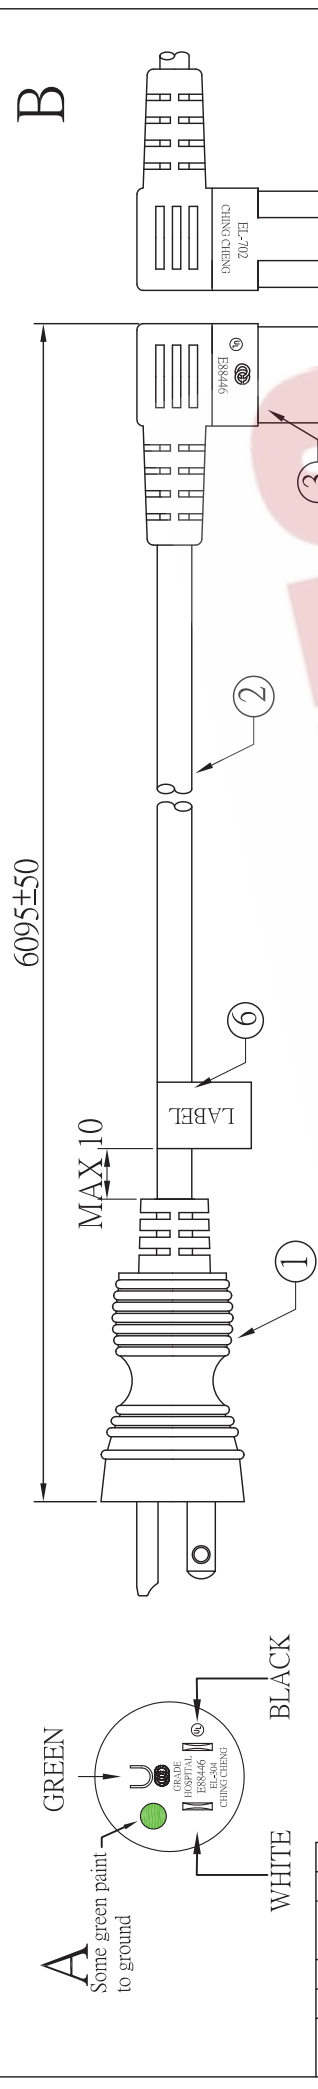

ITEM	REVISION	DATE	(CUS)PART NO.	REV.NO.
			MD15ALC13-240	1.0
				CORDTEC

NO.	DESCRIPTION	QTY
⑥	CABLE LABEL	1
⑤	LABEL BAG:200*280*0.05mm	1
④	MINI TIE	2
③	MOLDED CONNECTOR:EL-702(LEFT) GREY	1
②	CABLE:317W 3X14AWG 105°C GREY	6105mm
①	MOLDED PLUG:EL-304 CLEAR	1

MATERIAL CONSTITUTE TABLE	
NAME	CORD SET
CC PART NO.	DRAWING NO.
UNIT mm	SCALE free
APPROVED BY	DATE 2020.07.13
	DRAWING BY LFM
	CHECKED BY

<p>Main: 1-414-434-2220 Fax: 1-414-323-8386 Text: 1-414-323-3240 Email: 1info@cordtecPower.com</p>	
<p>2020.07.15 ChenTomy</p>	
<p>2020.07.13 張小成</p>	