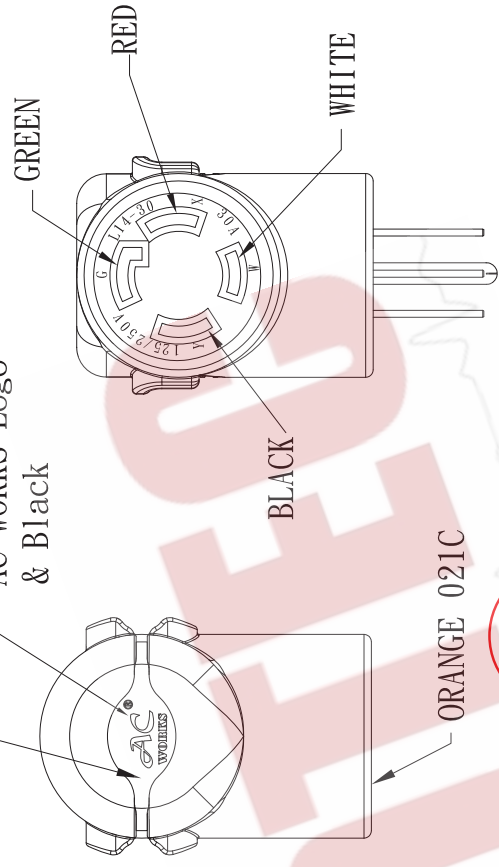

Inner body transparent with light

"AC WORKS" Logo & Black

Note :
 1. Male and female terminals are nickel plated.
 2. Packing : Each product is packaged in sealed bags.
 Use "#" glyphs to separate them and add paper board.

CORDTEC POWER CORPORATION
CONFIRMED

2023.03.15
 Chen Tony

5	Inner frame	PP BLACK
4	Socket of terminal	Foryu: Right Cut Terminal
3	Plug of terminal	GEM: 97650ABL-1*3PCS; 98479BL-1
2	Body of PVC	45P ORANGE 021C
1	Inner of cord	10AWG BLACK; RED; WHITE; GREEN
No.	Name	Specification