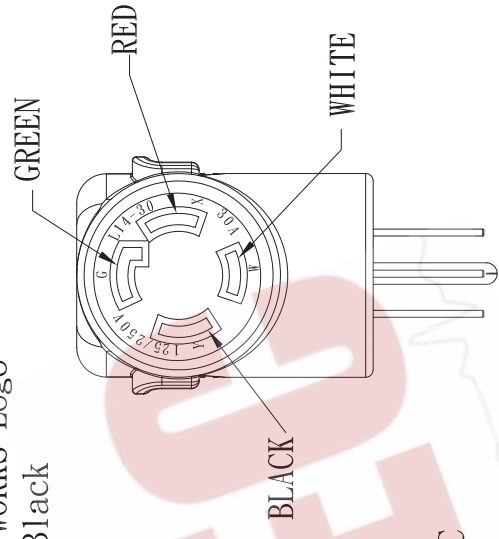

Inner body transparent with light

"AC WORKS" Logo & Black

ORANGE 021C

2023.03.15
Chen Tony

CORDTEC POWER CORPORATION
CONFIRMED

Note :
1. Male and female terminals are nickel plated.
2. Packing : Each product is packaged in sealed bags.
Use "#" glyphs to separate them and add paper board.

GREEN	GREEN
(Plug) WHITE	WHITE (Socket)
BLACK	BLACK
RED	RED

Wiring diagram

5	Inner frame	PP BLACK
4	Socket of terminal	Foryu: Right Cut Terminal
3	Plug of terminal	GEM: 97650ABL-1*3PCS; 98479BL-1
2	Body of PVC	45P ORANGE 021C
1	Inner of cord	10AWG BLACK; RED; WHITE; GREEN
No.	Name	Specification