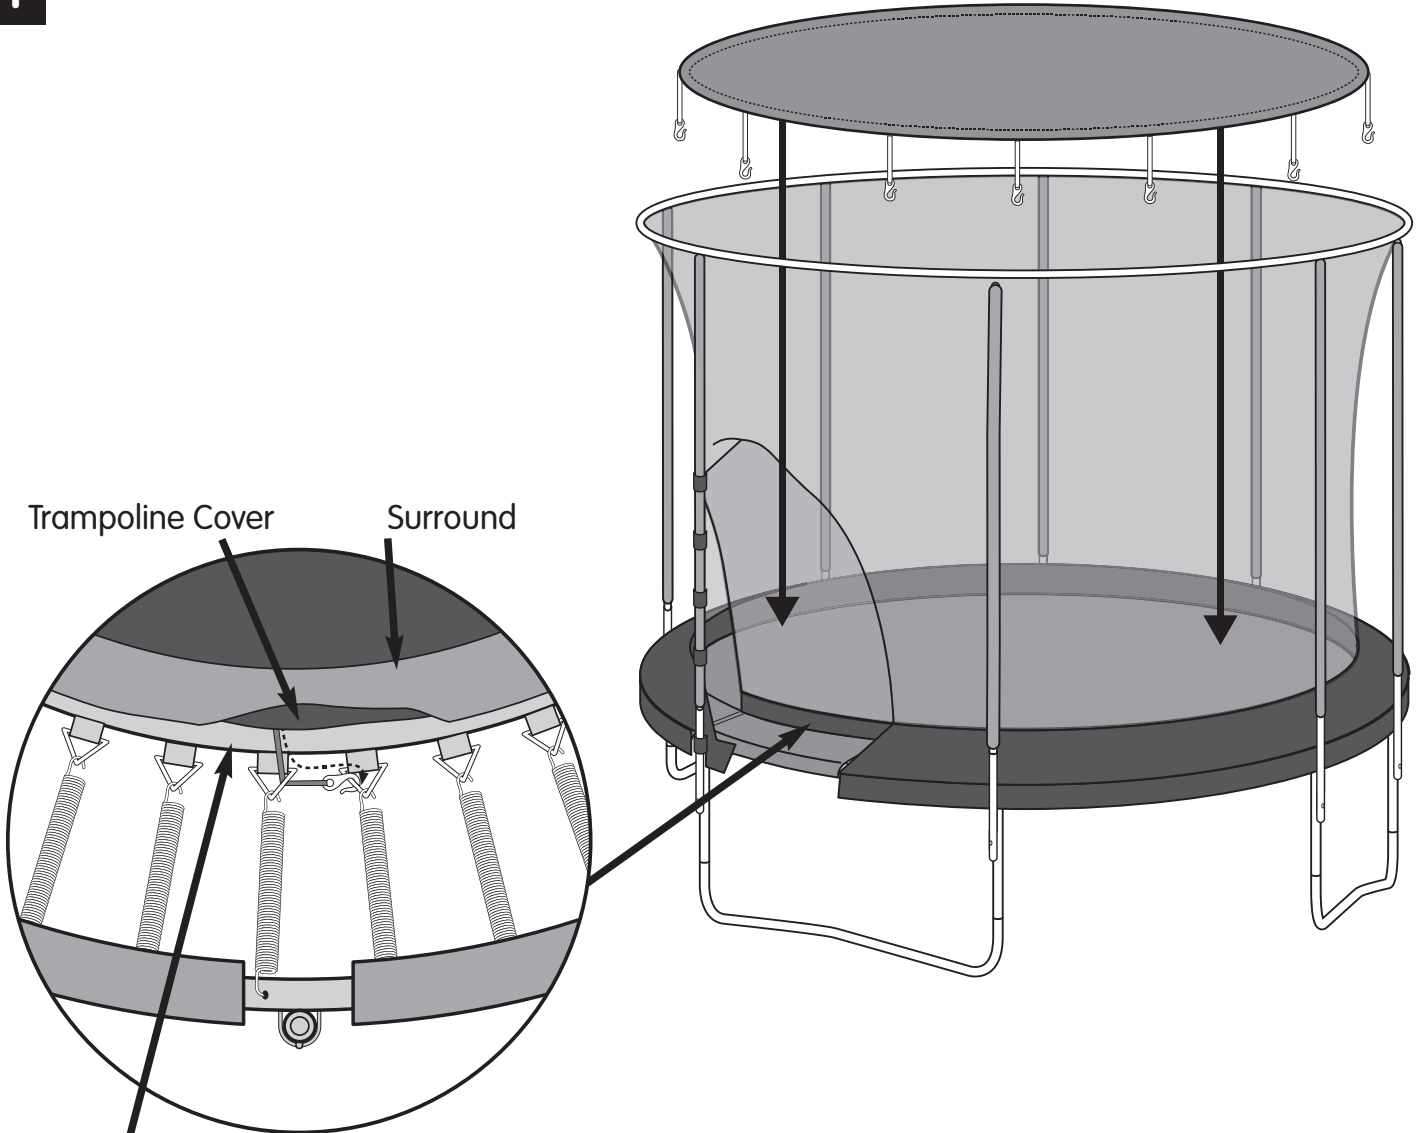

WARNING!

WARNING: READ THE INSTRUCTION

TOY MUST BE ASSEMBLED BY AN ADULT BEFORE USE.

WARNING: THIS PRODUCT CONTAINS SMALL PARTS AND IS NOT SUITABLE FOR CHILDREN UNDER 36 MONTHS. SMALL PARTS. CHOKING HAZARD. REMOVE ALL PACKAGING BEFORE GIVING TO YOUR CHILDREN.

WARNING: ONLY FOR DOMESTIC USE. FOR OUTDOOR USE. ADULT SUPERVISION IS REQUIRED.

WARNING: THIS PRODUCT IS INTENDED FOR USE BY CHILDREN FROM AGES 6 YEARS+.

TP189 TP572 TP573 TP574

PROTECTIVE TRAMPOLINE COVERS

INSTRUCTIONS FOR ASSEMBLY MAINTENANCE AND USE.

PLEASE RETAIN ALL INFORMATION FOR FUTURE REFERENCE

1

Repeat until all hooks are fastened.

Register your new TP product on line now at [www.tptoys.com/product registration](http://www.tptoys.com/productregistration)

Thank you for purchasing this TP product. To find out all about your product guarantee and register your purchase, please visit www.tptoys.com/productregistration.

We want to give you the very best service. By registering your purchase now, we will be able to deal with any guarantee issues very quickly and efficiently in the future. Thank you.

Your TP Guarantee Number/Product Batch No is

TP

Robovision Ltd t/a TP Toys, Unit 11, Enterprise Way, Flitwick, Bedfordshire. MK45 5BX
Made in China

Customer Service: Email: customerservices@tptoys.com Website: www.tptoys.com

TP Part No: IN9965 Issue-F 06.12.19