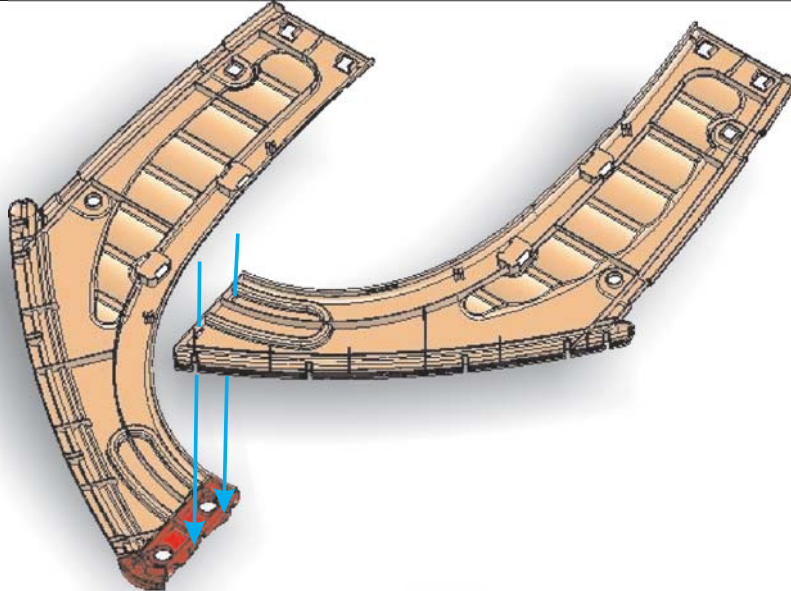

Dream house

Assembly instructions

M680 / 300-0680

PalPlay

+2
years

max.
25Kg

CE

Parts list

 M11A x2	 M11B x2	 M9B x2	 M10 x2	 M9A x2
 M8	 M7	 M7c	 M3 x7	 M2 x24
 M13A x2	 M6 x8	 M1 x3	 X9	 M12

Step 1a

Step 1b

Step 1c

Step 2a

Step 2b

Step 3

M3 + M11 X2

M9B X2

Step 4

M10 X2

M9A X2

Step 5

M8

M3

X3