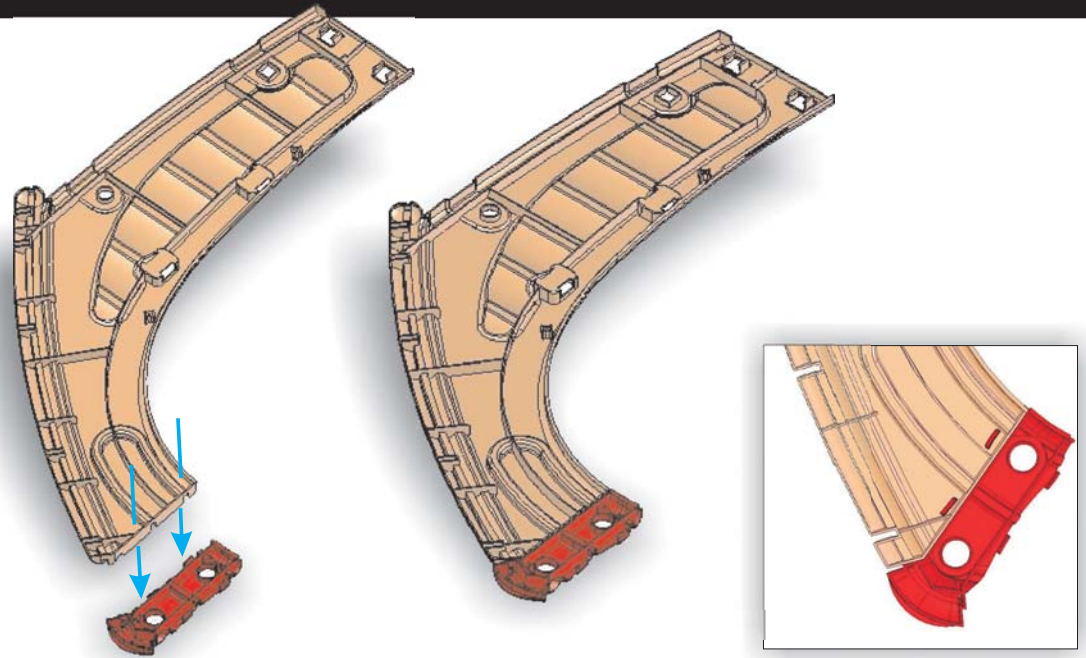

Dream house

Assembly instructions

M680 / 300-0680

PalPlay

+2
years

max.
25Kg

CE

Parts list

 M11A x2	 M11B x2	 M9B x2	 M10 x2	 M9A x2
 M8	 M7	 M7c	 M3 x7	 M2 x24
 M13A x2	 M6 x8	 M1 x3	 X9	 M12

Step 1a

Step 1b

Step 1c

Step 2a

Step 2b

Step 3

M3 + M11 X2