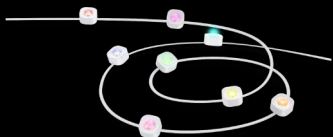

## Govee Permanent Outdoor Lights Pro

The first cuttable DIY permanent outdoor light and the latest flagship outdoor lighting solution.

- Upgraded RGBICWW Festive Lighting Effects
- High Brightness White Lighting: Up to 50lm per light
- Cuttable and Spliceable
- Outdoor Durability
- Matter Compatible