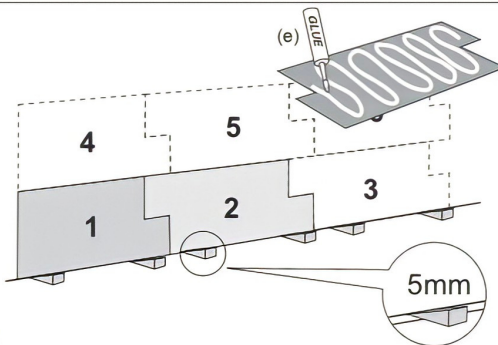

LOCKING
SYSTEM
Z-LOCK

SIZE
200mm x 560mm

MAXIMUM
THICKNESS
22mm

GERENEIA

FOR THE WANDERLUST.

LOCKING
SYSTEM
Z-LOCK

SIZE
200mm x 560mm

MAXIMUM
THICKNESS
22mm

GRAMOS

FOR THE BOLD.

LOCKING
SYSTEM
Z-LOCK

SIZE
200mm x 560mm

MAXIMUM
THICKNESS
22mm

RIVIERA

FOR THE RUSTIC LOVER.

LOCKING
SYSTEM
Z-LOCK

SIZE
200mm x 560mm

MAXIMUM
THICKNESS
22mm

Installation Guide

1.

2.

3.

4.

5.