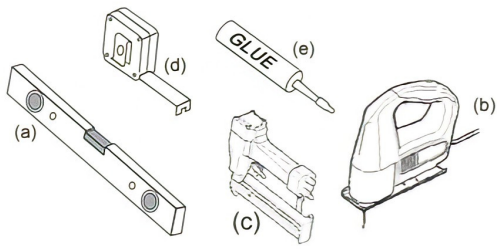

Installation Guide

1.