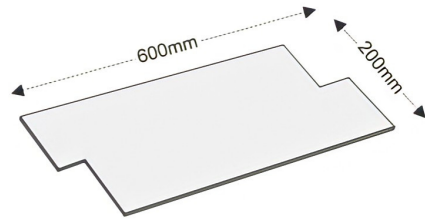

MAXIMUM
THICKNESS
22mm

SMALL SQUARES

FOR THE INSPIRED INDUSTRIALIST.

LOCKING
SYSTEM
Z-LOCK

SIZE
200mm x 560mm

MAXIMUM
THICKNESS
22mm

VARASOVA

FOR HE WHO ENVIES THE
COUNTRY LIFE.

LOCKING
SYSTEM
Z-LOCK

SIZE
200mm x 560mm

MAXIMUM
THICKNESS
22mm

GERENEIA

FOR THE WANDERLUST.

LOCKING
SYSTEM
Z-LOCK

SIZE
200mm x 560mm

MAXIMUM
THICKNESS
22mm

GRAMOS

FOR THE BOLD.

LOCKING
SYSTEM
Z-LOCK

SIZE
200mm x 560mm

MAXIMUM
THICKNESS
22mm

RIVIERA

FOR THE RUSTIC LOVER.

LOCKING
SYSTEM
Z-LOCK

SIZE
200mm x 560mm

MAXIMUM
THICKNESS
22mm

Installation Guide

1.

2.

3.

4.

5.