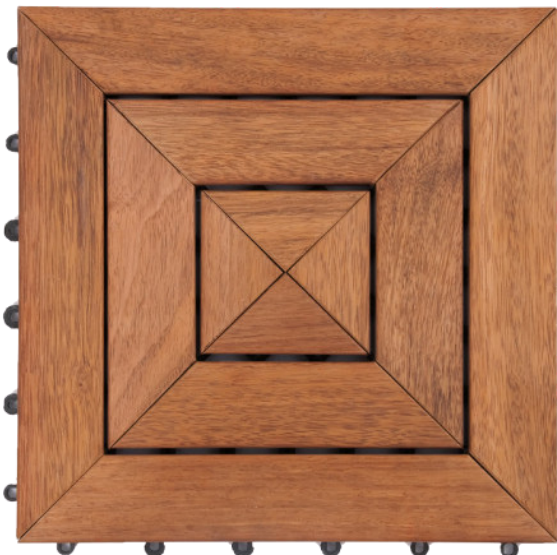

3 SQUARES PVC TILE

INTERLOCKING PVC BASE

Wood Species: Merbau / Bangkirai

Sizes: 400mm x 400mm

Thickness: 27mm