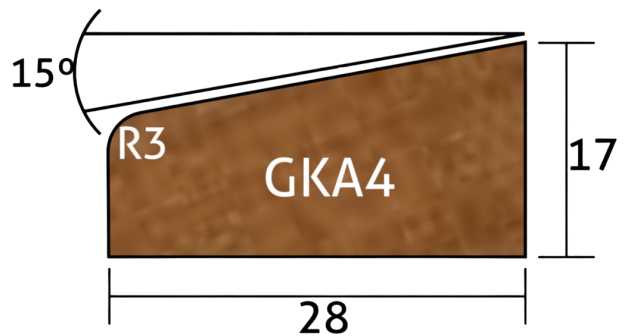

Meranti - Glaslatten

Meranti - Glaslatten

14 x 28mm

GKA1

Meranti - Glaslatten

15 x 33mm

GKA3

Meranti - Glaslatten

17 x 28mm

GKA4

Find us on Facebook!

Meranti - Glaslatten

Meranti - Glaslatten

12 x 14mm

GKB1

Meranti - Glaslatten

Find us on Facebook!

Meranti - Glaslatten

Meranti - Glaslatten
17 x 19mm

GKE2

Technical drawing of a brown glass tile with a trapezoidal shape. The top edge is slanted at a 15-degree angle. The bottom edge is horizontal with a total width of 16mm. The left edge has a vertical segment of 3mm and a rounded corner with a radius of R2,5. The top-left corner has a radius of R3. The height of the tile is 17mm.