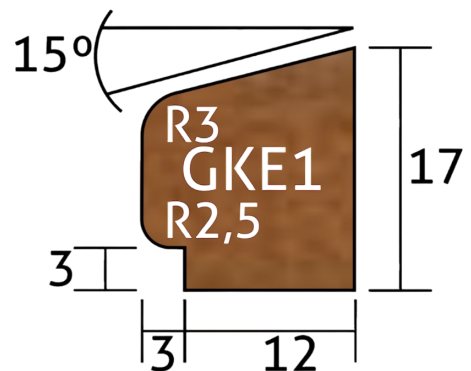

19 x 21mm

GKC2

Meranti - Glaslatten

17 x 15mm

GKD1

Meranti - Glaslatten

17 x 15mm

GKE1

Find us on Facebook!

Meranti - Glaslatten

Meranti - Glaslatten
17 x 19mm

GKE2

Technical drawing of a brown glass tile with a trapezoidal shape. The top edge is slanted at a 15-degree angle. The bottom edge is horizontal with a total width of 16mm. The left edge has a vertical segment of 3mm and a rounded corner with a radius of R2,5. The top-left corner has a radius of R3. The height of the tile is 17mm.