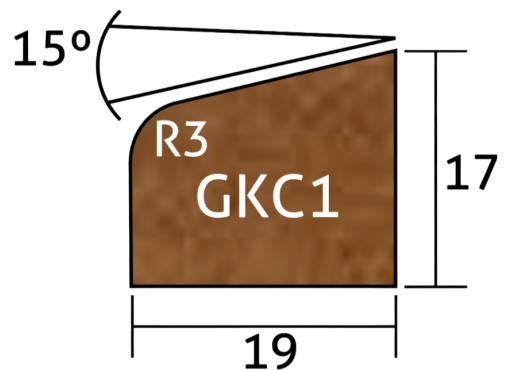

12 x 20mm

GKB2

Meranti - Glaslatten

17 x 19mm

GKC1

Find us on Facebook!

Meranti - Glaslatten

Meranti - Glaslatten

Find us on Facebook!

Meranti - Glaslatten

Meranti - Glaslatten
17 x 19mm

GKE2

Technical drawing of a brown glass tile with a trapezoidal shape. The top edge is slanted at a 15-degree angle. The bottom edge is horizontal with a total width of 16mm. The left edge has a vertical segment of 3mm and a rounded corner with a radius of R2,5. The top-left corner has a radius of R3. The height of the tile is 17mm.