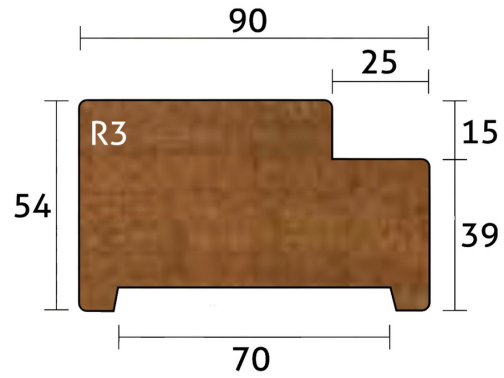

Meranti – Geprofileerd Raamhout

54 x 67mm

RHBI

Technical drawing of the RHBI profile. The top width is 42, with a 12mm section on the right. The total height is 67, with a top section of 1. The bottom width is 54, with a 14mm section on the left and a 40mm section on the right.

Meranti – Geprofileerd Raamhout

40 x 90mm

RHO

Technical drawing of the RHO profile. The top edge has a 15° chamfer. The top width is divided into 18 and 22. The total height is 90, with a top section of 17. The bottom width is 30, divided into 18, 11, and 11. A 5mm section is shown at the bottom left.

Meranti - Geprofileerd Raamhout

Meranti – Geprofileerd Raamhout

54 x 80mm

RHOI

Find us on Facebook!

Meranti - Binnendeurkozijnen

54 x 90mm

OPDEK