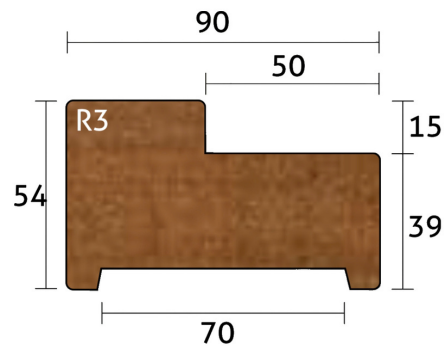

Meranti - Binnendeurkozijnen

54 x 90mm

STOMP