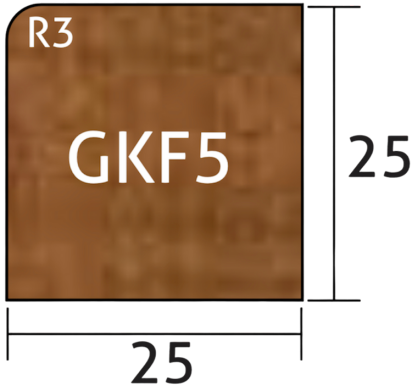

Meranti - Glaslatten

25 x 25mm

GKF5