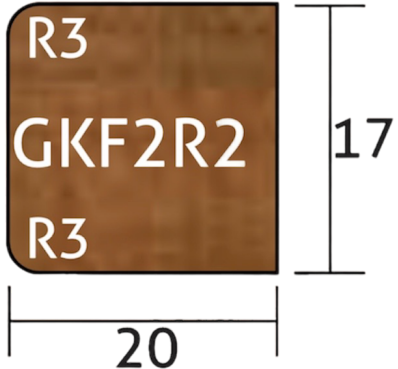

Meranti - Glaslatten
17 x 17mm

GKF1

Technical drawing of a square brown glass tile. The top-left corner has a radius of R3. The height and width are both 17mm.

Meranti - Glaslatten
17 x 17mm

GKF1R

Technical drawing of a square brown glass tile. The top-left and bottom-left corners have a radius of R3. The height and width are both 17mm.

Find us on Facebook!

Meranti - Glaslatten

Meranti - Glaslatten

17 x 20mm

GKF2

Meranti - Glaslatten

17 x 20mm

GKF2R2