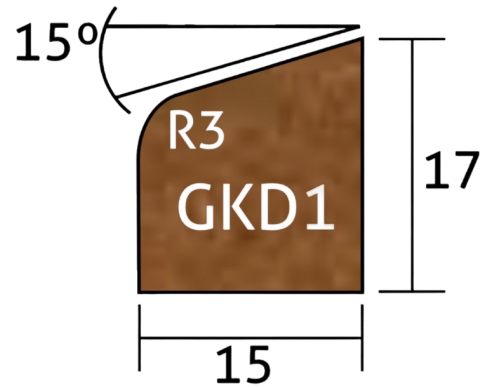

19 x 21mm

GKC2

Meranti - Glaslatten

17 x 15mm

GKD1

Meranti - Glaslatten

17 x 15mm

GKE1

Find us on Facebook!

Meranti - Glaslatten

Meranti - Glaslatten
17 x 19mm

GKE2

Technical drawing of a brown glass tile with a trapezoidal shape. The top edge is slanted at a 15-degree angle. The bottom edge is horizontal with a total width of 16mm. The left edge has a vertical segment of 3mm and a rounded corner with a radius of R2,5. The top-left corner has a radius of R3. The height of the tile is 17mm.