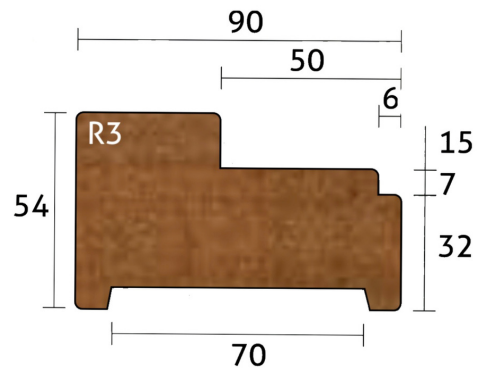

Meranti - Binnendeurkozijnen

54 x 90mm

STOMP