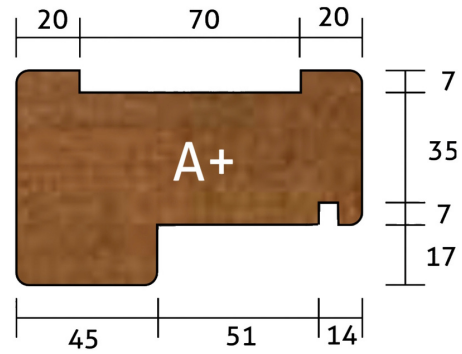

A

Diagram showing the cross-section of profile A with dimensions: 14, 51, 45, 17, 7, 35, 7, 20, 70, 20.

**Meranti – Geprofileerd
Kozijnhout**

66 x 110mm

B

Diagram showing the cross-section of profile B with dimensions: 14, 51, 45, 17, 7, 18, 7, 17.

**Meranti – Geprofileerd
Kozijnhout**

66 x 110mm

C/D

Diagram showing the cross-section of profile C/D with dimensions: 45, 65, 10, 17, 32, 17, 45, 40, 25, 66.

**Meranti - Geprofileerd
Kozijnhout**

**Meranti – Geprofileerd
Kozijnhout**

66 x 110mm

A+

Find us on Facebook!

Meranti – Geprofileerd Raamhout

40 x 67mm

RHB

Technical drawing of the RHB profile. The top edge has a 15° chamfer. The top width is divided into 18 and 22. The total height is 50, with a top section of 17.

Meranti – Geprofileerd Raamhout

54 x 67mm

RHBI

Technical drawing of the RHBI profile. The top width is 42, with a 12mm section on the right. The total height is 67, with a top section of 1. The bottom width is 54, with a 14mm section on the left and a 40mm section on the right.