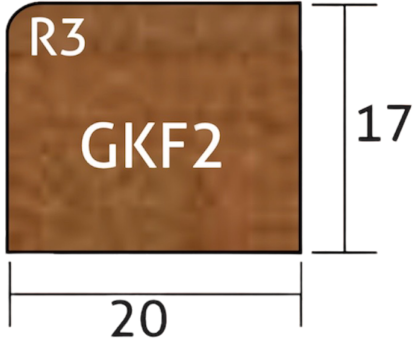

Meranti - Glaslatten
17 x 17mm

GKF1

Technical drawing of a square brown glass tile. The top-left corner has a radius of R3. The height and width are both 17mm.

Meranti - Glaslatten
17 x 17mm

GKF1R

Technical drawing of a square brown glass tile. The top-left and bottom-left corners have a radius of R3. The height and width are both 17mm.

Find us on Facebook!

Meranti - Glaslatten

Meranti - Glaslatten

17 x 20mm

GKF2

Meranti - Glaslatten

17 x 20mm

GKF2R2