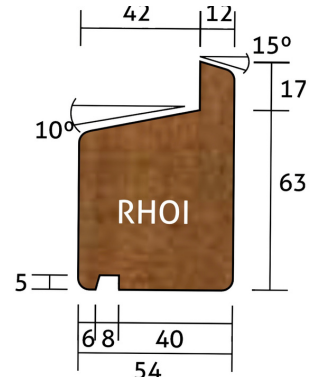

Meranti - Geprofileerd Raamhout

Meranti – Geprofileerd Raamhout

54 x 80mm

RHOI