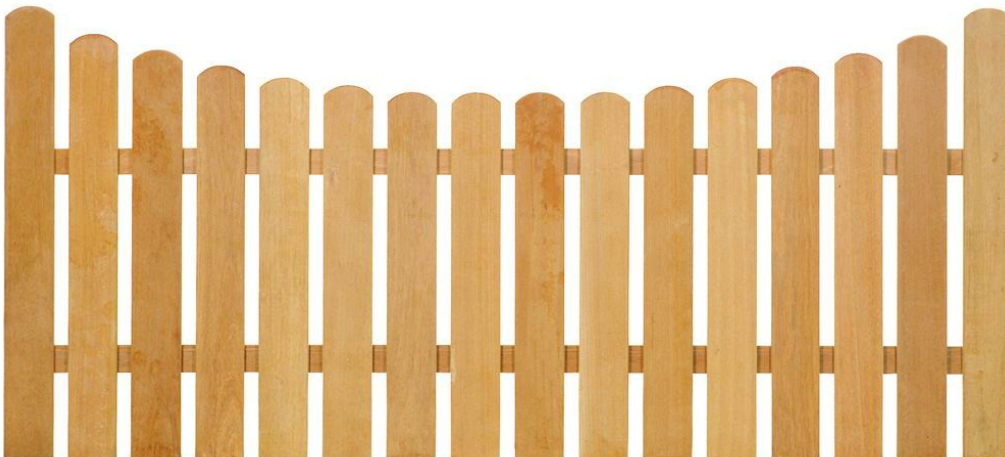

Z110503 | Width: 180cm |

Height: 180cm

Z110500 | Width: 90cm |

Height: 180cm

**FRAMED LATTICE
WITH ARCH**

BANGKIRAI
Z110603 | Width: 180cm |
Height: 180cm
Z110600 | Width: 90cm |
Height: 180cm

MASSIVE FENCE

BANGKIRAI / KERUING
Z110703 | Width: 180cm |
Height: 180cm

**MASSIVE FENCE
WITH ARCH**

BANGKIRAI / KERUING
Z110803 | Width: 180cm |
Height: 180cm

**GARDEN FENCE
STRAIGHT CUT**

BANGKIRAI
Z111200 | Width: 190cm |
Height: 80cm

**GARDEN FENCE
DEEP CURVE**

BANGKIRAI
Z111201 | Width: 190cm |
Height: 80/65cm

FENCE POST

BANGKIRAI / KAPUR /
KERUING

Dimensions: 88mm x
88mm / 90mm x 90mm |

Length: 100cm, 190cm
and 240cm
(Or 8 - 16ft)

CONSTRUCTION WOOD