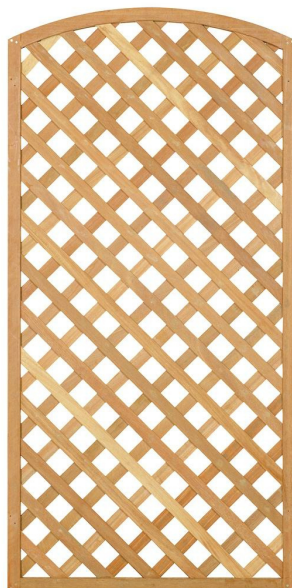

BANGKIRAI
Z110200 | Width: 90cm |
Height: 180cm

**MASSIVE FENCE
DOOR**

BANGKIRAI / KERUING
Z110700 | Width: 100cm |
Height: 180cm

**RECTANGULAR
FENCE**

BANGKIRAI
Z110101 | Width: 120cm |
Height: 180cm
Z110103 | Width: 180cm |
Height: 180cm

ARCH FENCE

BANGKIRAI

Z110201 | Width: 120cm |

Height: 180cm

Z110203 | Width: 180cm |

Height: 180cm

FRAMED LATTICE

BANGKIRAI

Z110503 | Width: 180cm |

Height: 180cm

Z110500 | Width: 90cm |

Height: 180cm

**FRAMED LATTICE
WITH ARCH**

BANGKIRAI
Z110603 | Width: 180cm |
Height: 180cm
Z110600 | Width: 90cm |
Height: 180cm

MASSIVE FENCE