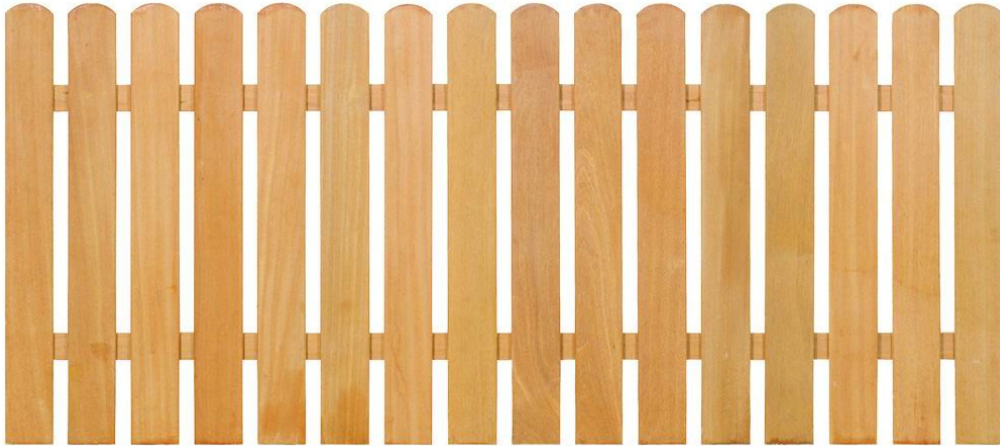

ARCH FENCE

BANGKIRAI

Z110201 | Width: 120cm |

Height: 180cm

Z110203 | Width: 180cm |

Height: 180cm

FRAMED LATTICE

BANGKIRAI

Z110503 | Width: 180cm |

Height: 180cm

Z110500 | Width: 90cm |

Height: 180cm

**FRAMED LATTICE
WITH ARCH**

BANGKIRAI
Z110603 | Width: 180cm |
Height: 180cm
Z110600 | Width: 90cm |
Height: 180cm

MASSIVE FENCE

BANGKIRAI / KERUING
Z110703 | Width: 180cm |
Height: 180cm

**MASSIVE FENCE
WITH ARCH**

BANGKIRAI / KERUING
Z110803 | Width: 180cm |
Height: 180cm

**GARDEN FENCE
STRAIGHT CUT**

BANGKIRAI
Z111200 | Width: 190cm |
Height: 80cm