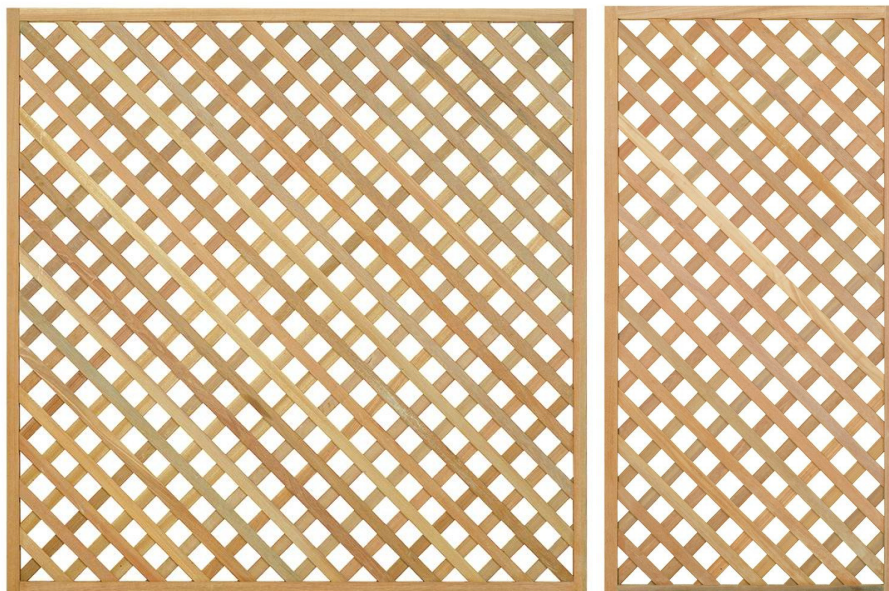

BANGKIRAI
Z110200 | Width: 90cm |
Height: 180cm

**MASSIVE FENCE
DOOR**

BANGKIRAI / KERUING
Z110700 | Width: 100cm |
Height: 180cm

**RECTANGULAR
FENCE**

BANGKIRAI
Z110101 | Width: 120cm |
Height: 180cm
Z110103 | Width: 180cm |
Height: 180cm

ARCH FENCE

BANGKIRAI

Z110201 | Width: 120cm |

Height: 180cm

Z110203 | Width: 180cm |

Height: 180cm

FRAMED LATTICE

BANGKIRAI

Z110503 | Width: 180cm |

Height: 180cm

Z110500 | Width: 90cm |

Height: 180cm

**FRAMED LATTICE
WITH ARCH**

BANGKIRAI
Z110603 | Width: 180cm |
Height: 180cm
Z110600 | Width: 90cm |
Height: 180cm

MASSIVE FENCE