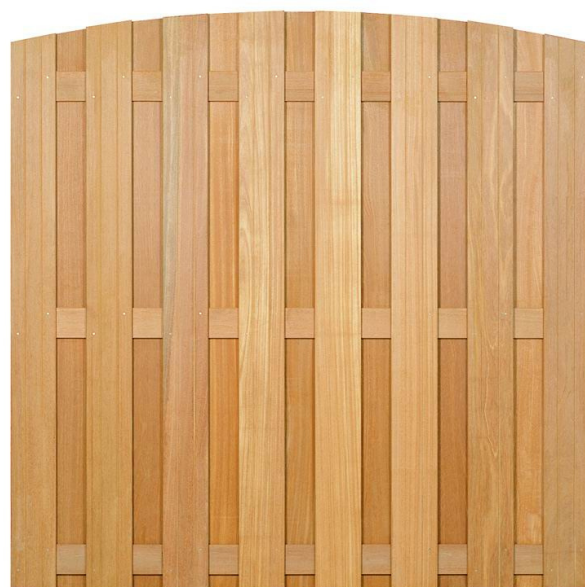

ARCH FENCE

BANGKIRAI

Z110201 | Width: 120cm |

Height: 180cm

Z110203 | Width: 180cm |

Height: 180cm

FRAMED LATTICE

BANGKIRAI

Z110503 | Width: 180cm |

Height: 180cm

Z110500 | Width: 90cm |

Height: 180cm

**FRAMED LATTICE
WITH ARCH**

BANGKIRAI
Z110603 | Width: 180cm |
Height: 180cm
Z110600 | Width: 90cm |
Height: 180cm

MASSIVE FENCE

BANGKIRAI / KERUING
Z110703 | Width: 180cm |
Height: 180cm

**MASSIVE FENCE
WITH ARCH**

BANGKIRAI / KERUING
Z110803 | Width: 180cm |
Height: 180cm

**GARDEN FENCE
STRAIGHT CUT**

BANGKIRAI
Z111200 | Width: 190cm |
Height: 80cm