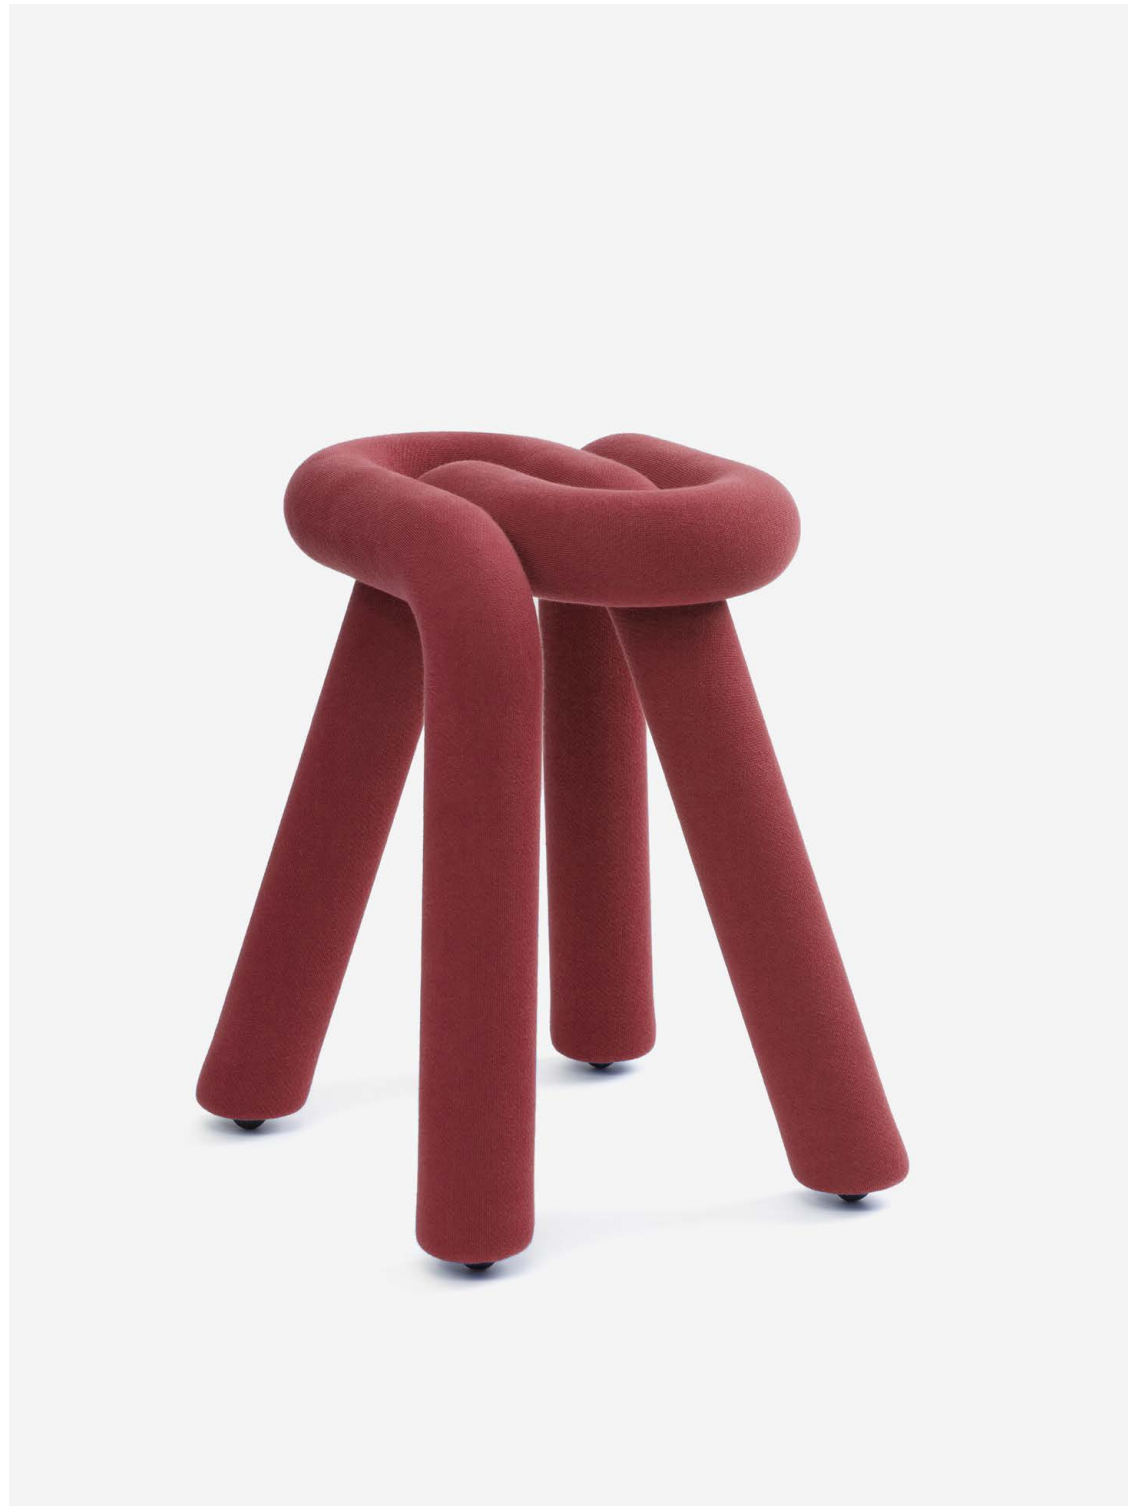

Public price
380€

32

33

Big-Game

Bold stool

Metal structure, foam and textile cover
Made in Norway

Chestnut
W. 36 cm x H. 46,5 cm x D. 39 cm
Réf.: BG II chestnut

Public price
380€