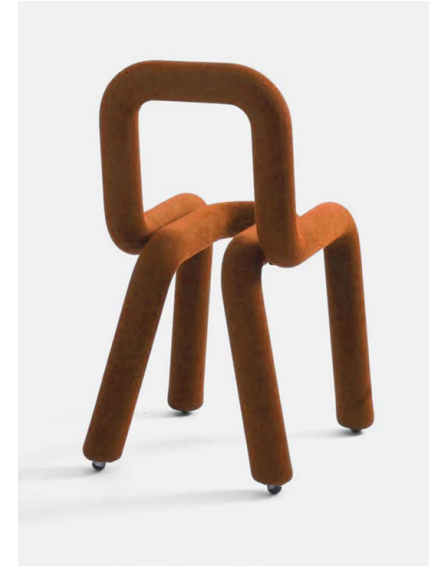

34

35

Big-Game

Bold stool

Metal structure, foam and textile cover
Made in Norway

Sage
W. 36 cm x H. 46,5 cm x D. 39 cm
Réf.: BG II sage

Public price
380€

36

37

Big-Game

Bold stool

Metal structure, foam and textile cover
Made in Norway

Sky blue
W. 36 cm x H. 46,5 cm x D. 39 cm
Réf.: BG II sky blue

Public price
380€

38

39

Big-Game

Bold chair

Metal structure, foam and textile cover
Made in Norway

Hazelnut
W. 39 cm x H. 77,5 cm x D. 53 cm
Réf.: BG 01 hazelnut

Public price
480€

40

41

Big-Game