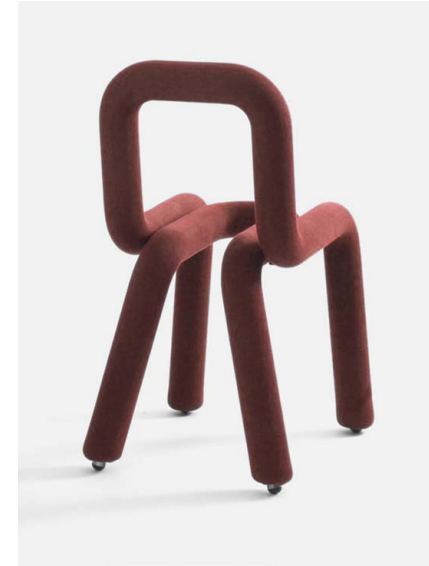

37

Big-Game

Bold stool

Metal structure, foam and textile cover
Made in Norway

Sky blue
W. 36 cm x H. 46,5 cm x D. 39 cm
Réf.: BG II sky blue

Public price
380€

38

39

Big-Game

Bold chair

Metal structure, foam and textile cover
Made in Norway

Hazelnut
W. 39 cm x H. 77,5 cm x D. 53 cm
Réf.: BG 01 hazelnut

Public price
480€

40

41

Big-Game

Bold chair

42

43

Metal structure, foam and textile cover
Made in Norway

Chestnut
W. 39 cm x H. 77,5 cm x D. 53 cm
Réf.: BG or chestnut

Public price
480€

Big-Game

Bold chair