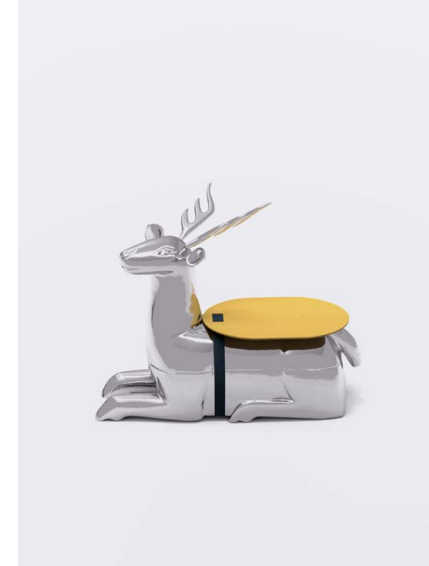

Lanna coffee table

138

139

Enamelled ceramic, laquered metal,
polyethylene belt
Made in Italy

Lilac
W. 105 cm x H. 81,5 cm x D. 56 cm
Réf.: REP 03 lilac

Public price
2500€

Moustache

Lanna coffee table