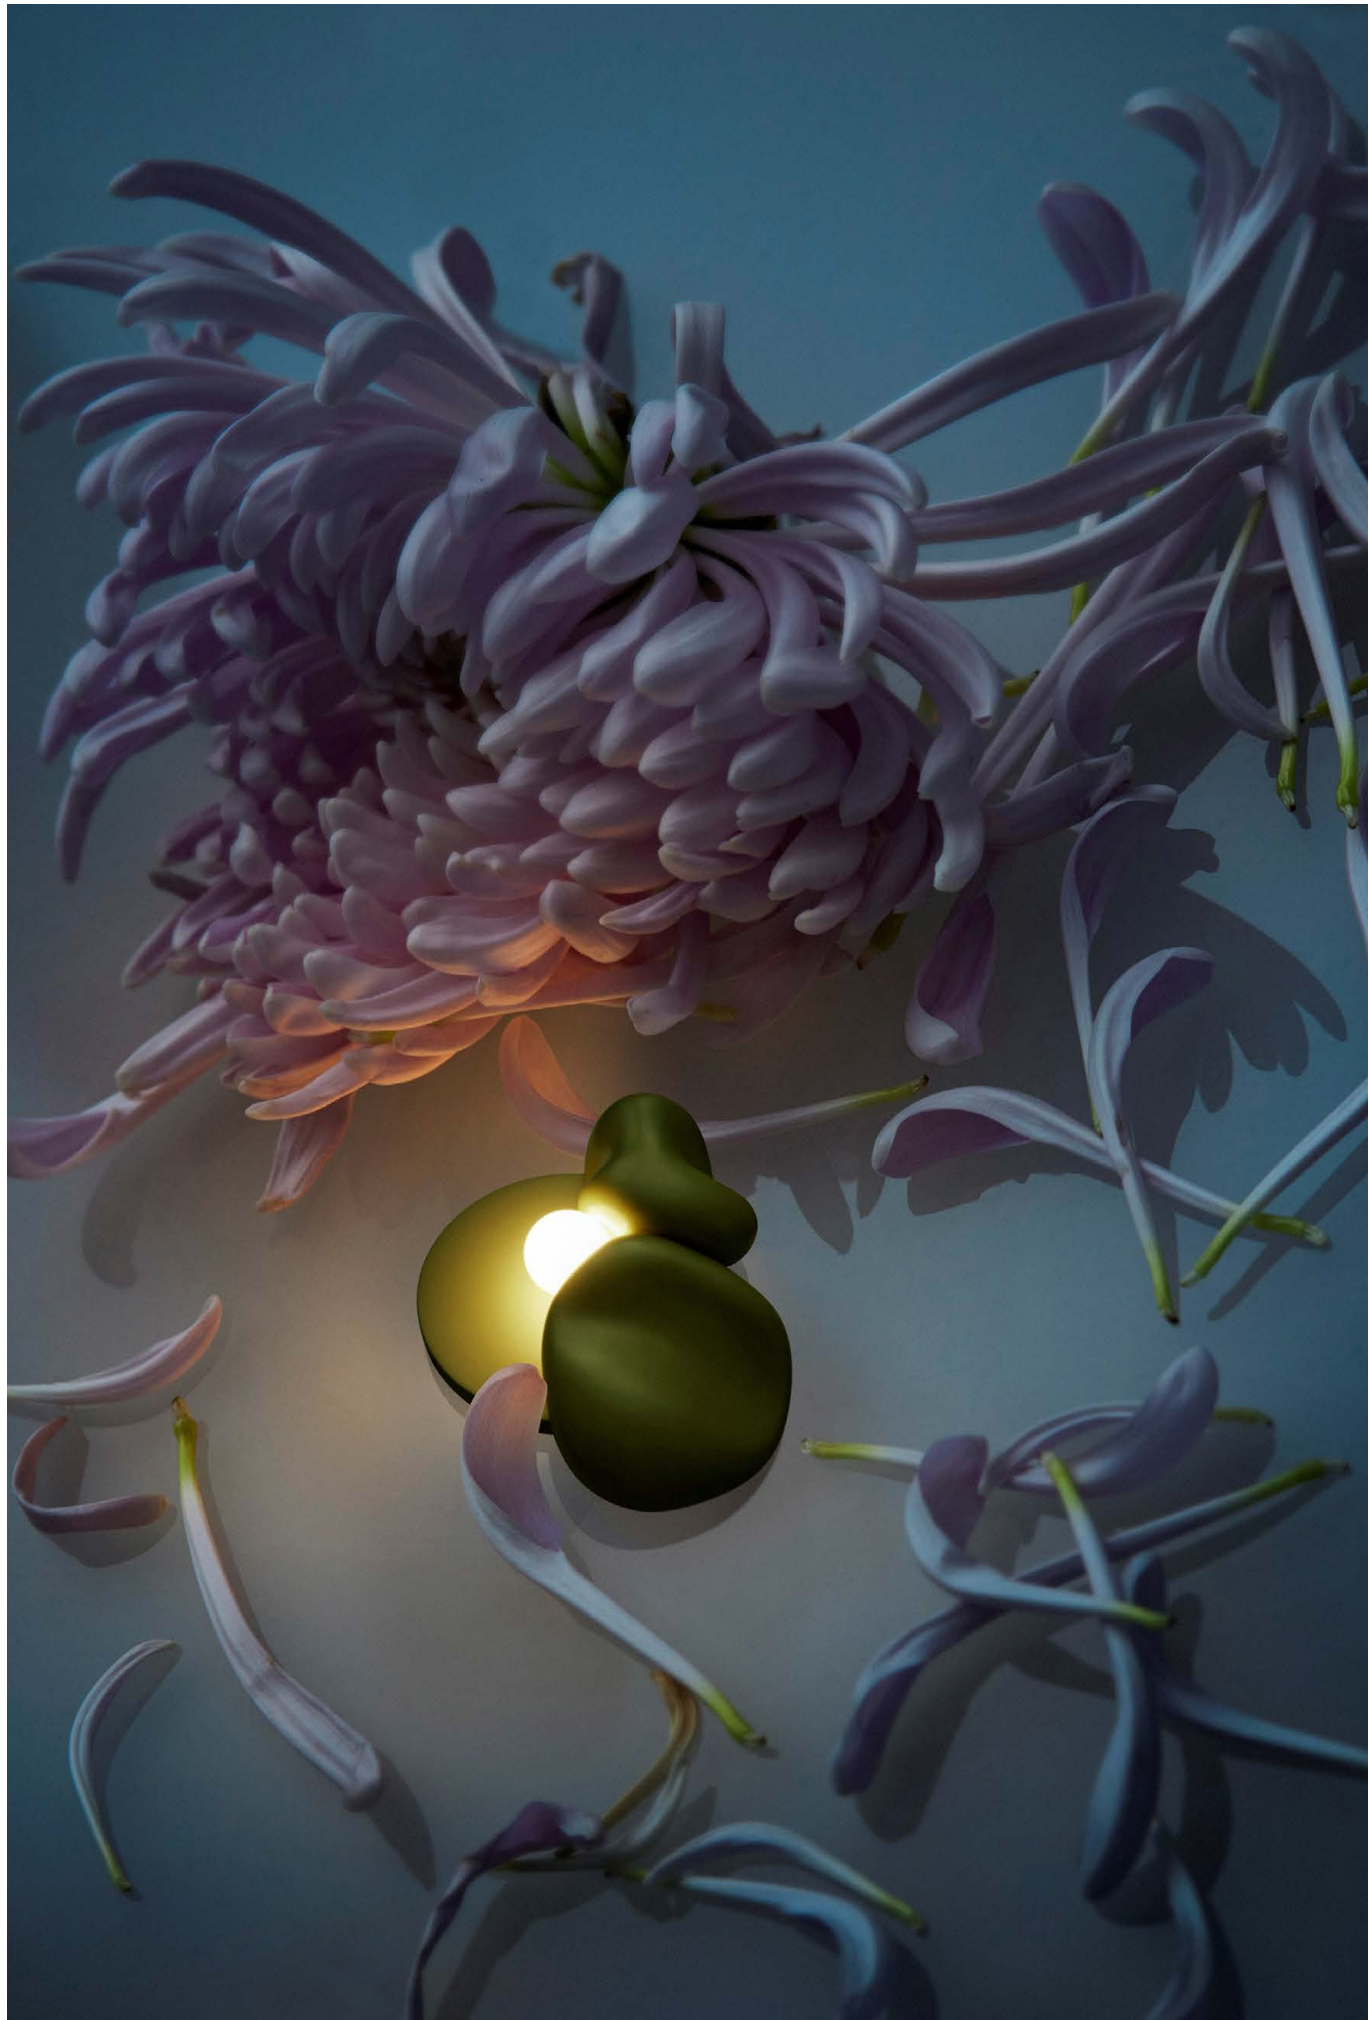

Moustache

New products - September 2022

**New
products**

8-51

Big-Game

Extra Bold – Kvadrat cover, armchair ⁹
Bold collection ³¹

54-83

Jean-Baptiste Fastrez