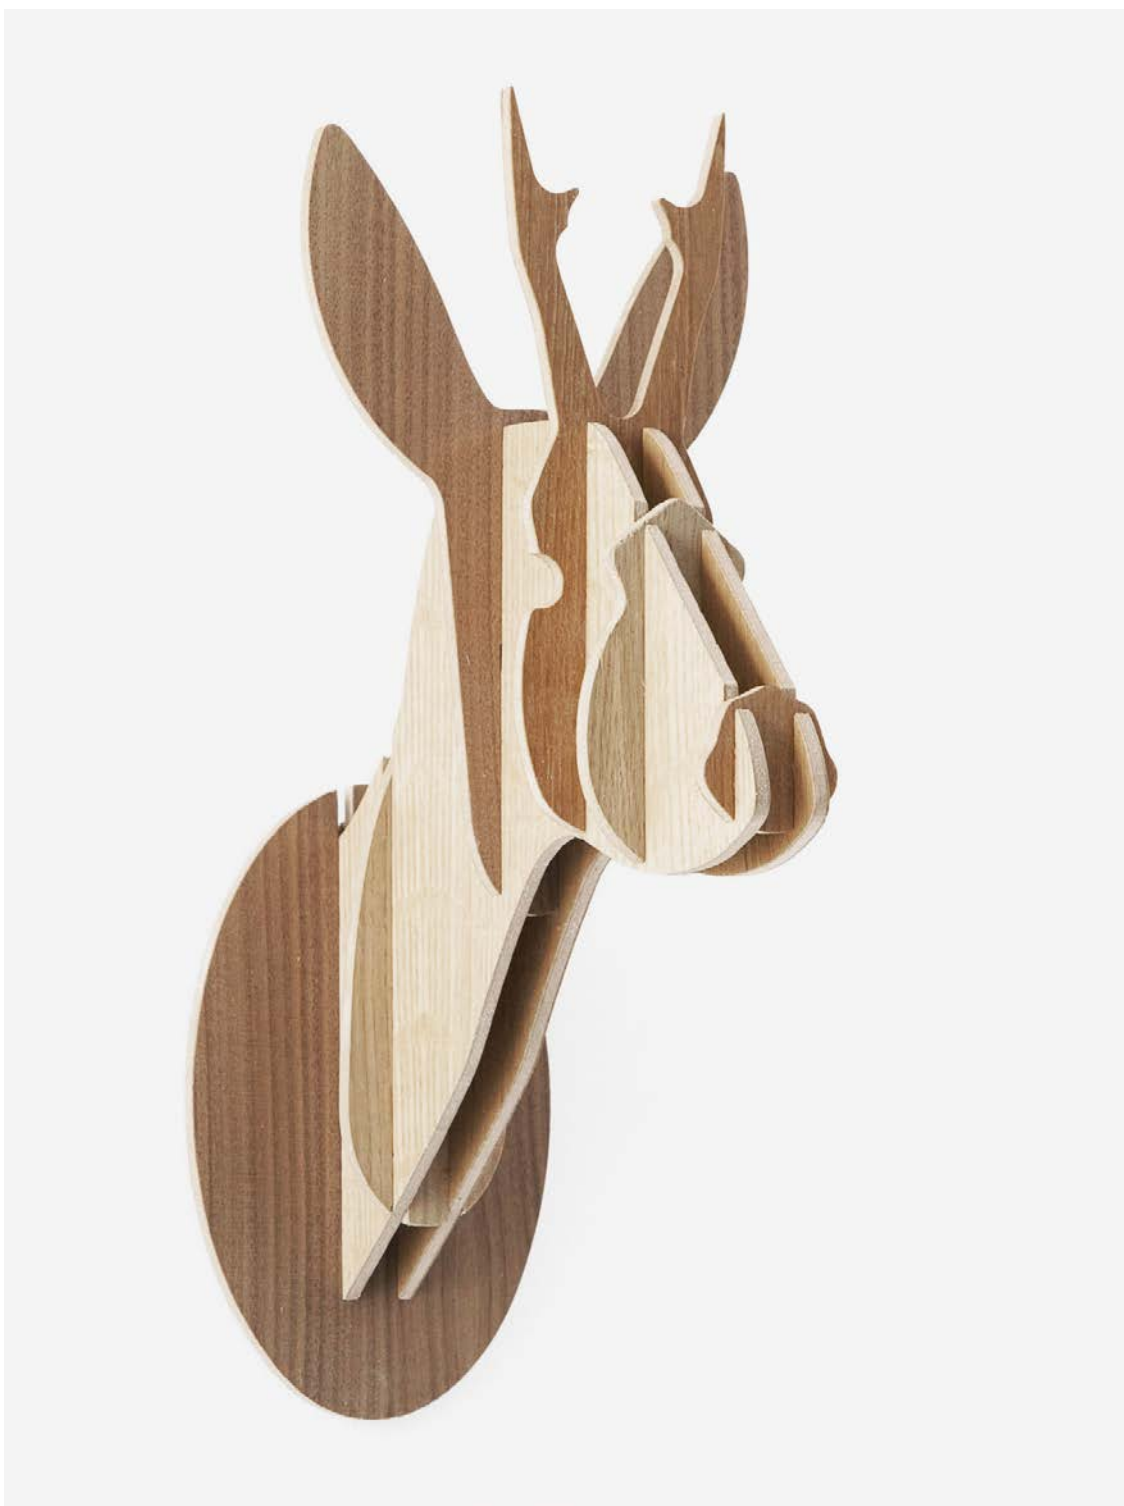

Public price
900 €

115

Jakob Robertsson

A moment in Time

116

Enamelled ceramic
Made in Italy

W. 65 cm x H. 32 cm x D. 25 cm
Réf. : JR01

Public price
700 €

Big-Game

Roedeer random

118

Oak, Teak, And American Walnut Plywoods
Really easy to assemble
Made in Belgium

W. 12 cm x H. 29,4 cm x D. 17,6 cm
Réf.: BGo9 S RANDOM

Public price
100 €

Roedeer

119

Plywood birch
Really easy to assemble
Made in Belgium

Light wood
W. 12 cm x H. 29.4 cm x D. 17.6 cm
Réf.: BGo8 S

Public price
60 €

Big-Game

Deer random

120

Oak, Teak, And American Walnut Plywoods
Really easy to assemble
Made in Belgium