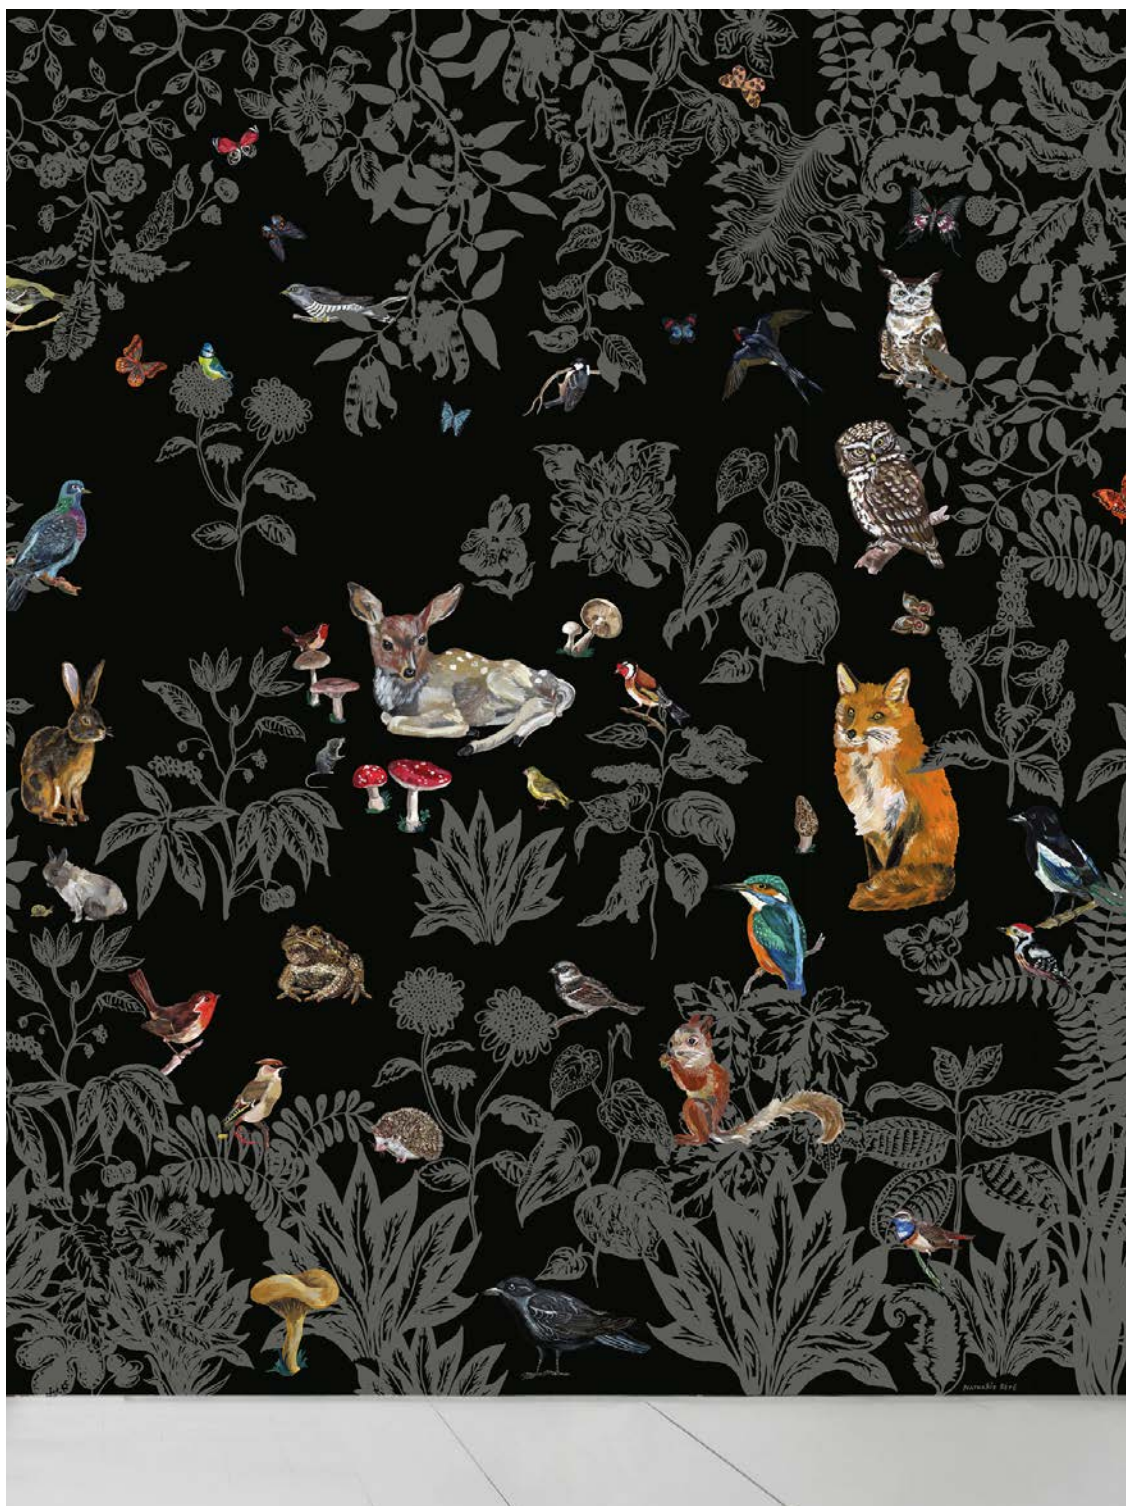

Nathalie Lété

Fôret noire

194

Scenic Wallpaper
Made in Germany

Black
8 strips ; W : 372 cm et H : 300 cm
Réf. : NDLo4I

Public price
540 €