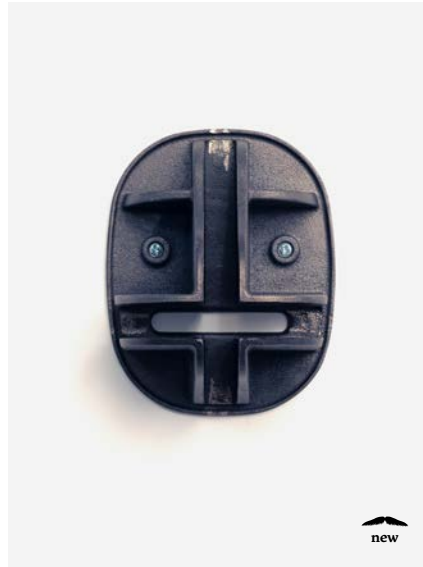

Raw
Height: W. 16 cm x H. 20 cm x D. 11 cm

Réf.: EBO 01 RAW

Public price
120 €