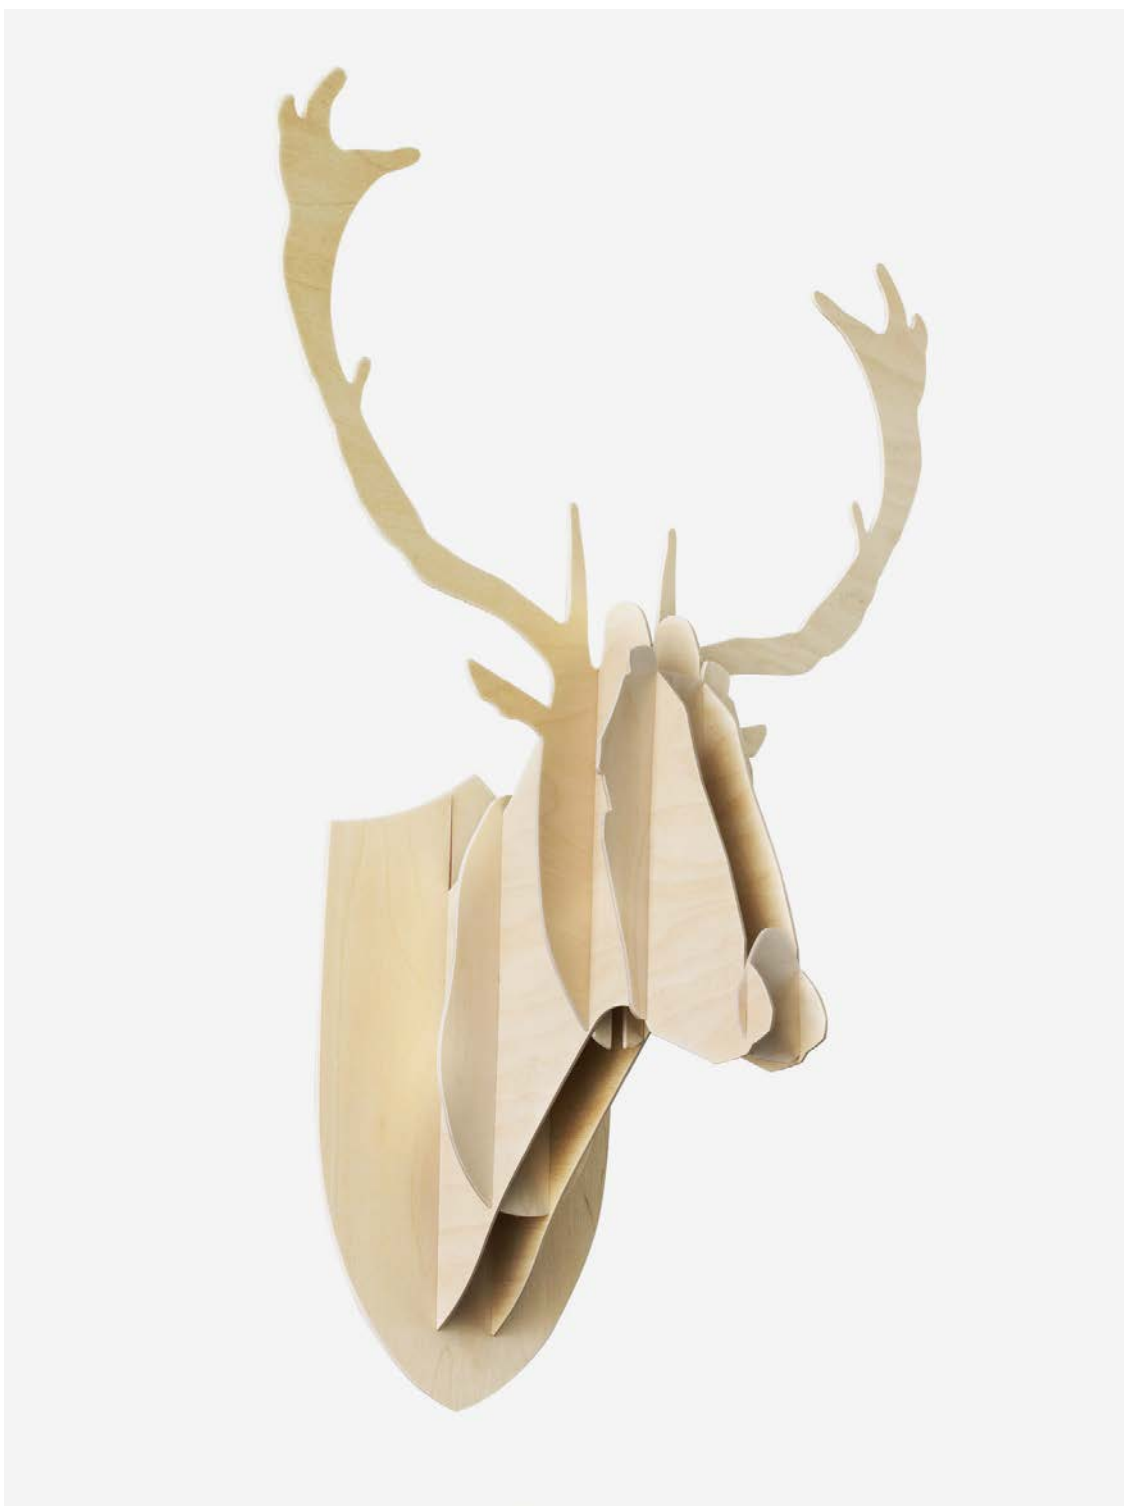

Plywood birch
Really easy to assemble
Made in Belgium

Light wood
W. 12 cm x H. 29.4 cm x D. 17.6 cm
Réf.: BGo8 S

Public price
60 €

Big-Game

Deer random

120

Oak, Teak, And American Walnut Plywoods
Really easy to assemble
Made in Belgium

W. 52 cm x H. 70 cm x D. 25,5 cm
Réf.: BGo9 M RANDOM

Public price
220 €

Deer

121

Plywood birch
Really easy to assemble
Made in Belgium

Light wood
W. 52 cm x H. 70 cm x D. 25,5 cm
Réf.: BGo8 M

Public price
140 €