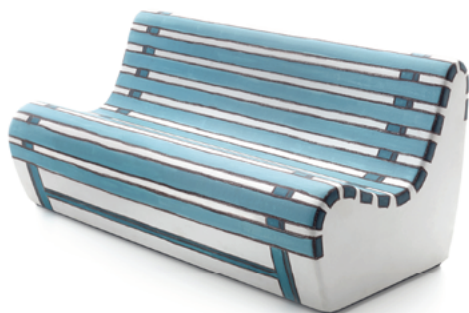

SUMMERTIME

Limited Edition 1/250

2013

Valerio Berruti

DESCRIPTION	Couch in soft polyurethane, finished and decorated by hand with Guflac® Plus. Designed for use indoors, it is suitable also for the outdoor.
DIMENSIONS	170×86×76 cm (66,9×33,8×29,9 in)
NET WEIGHT	~ 30 kg (~66 lb)
CODE	G10100