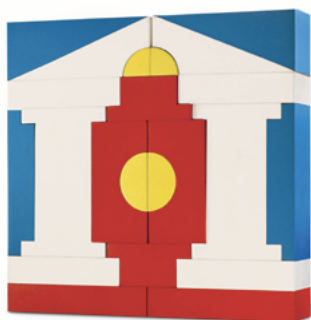

BABY-LONIA

Limited Edition 1/200

1975

Studio 65

DESCRIPTION	Construction toy of soft polyurethane, finished by hand with Guflac®.
DIMENSIONS	148×148×30 cm (58,2×58,2×11,8 in)
NET WEIGHT	~ 28 kg (~62 lb)
CODE	G27100