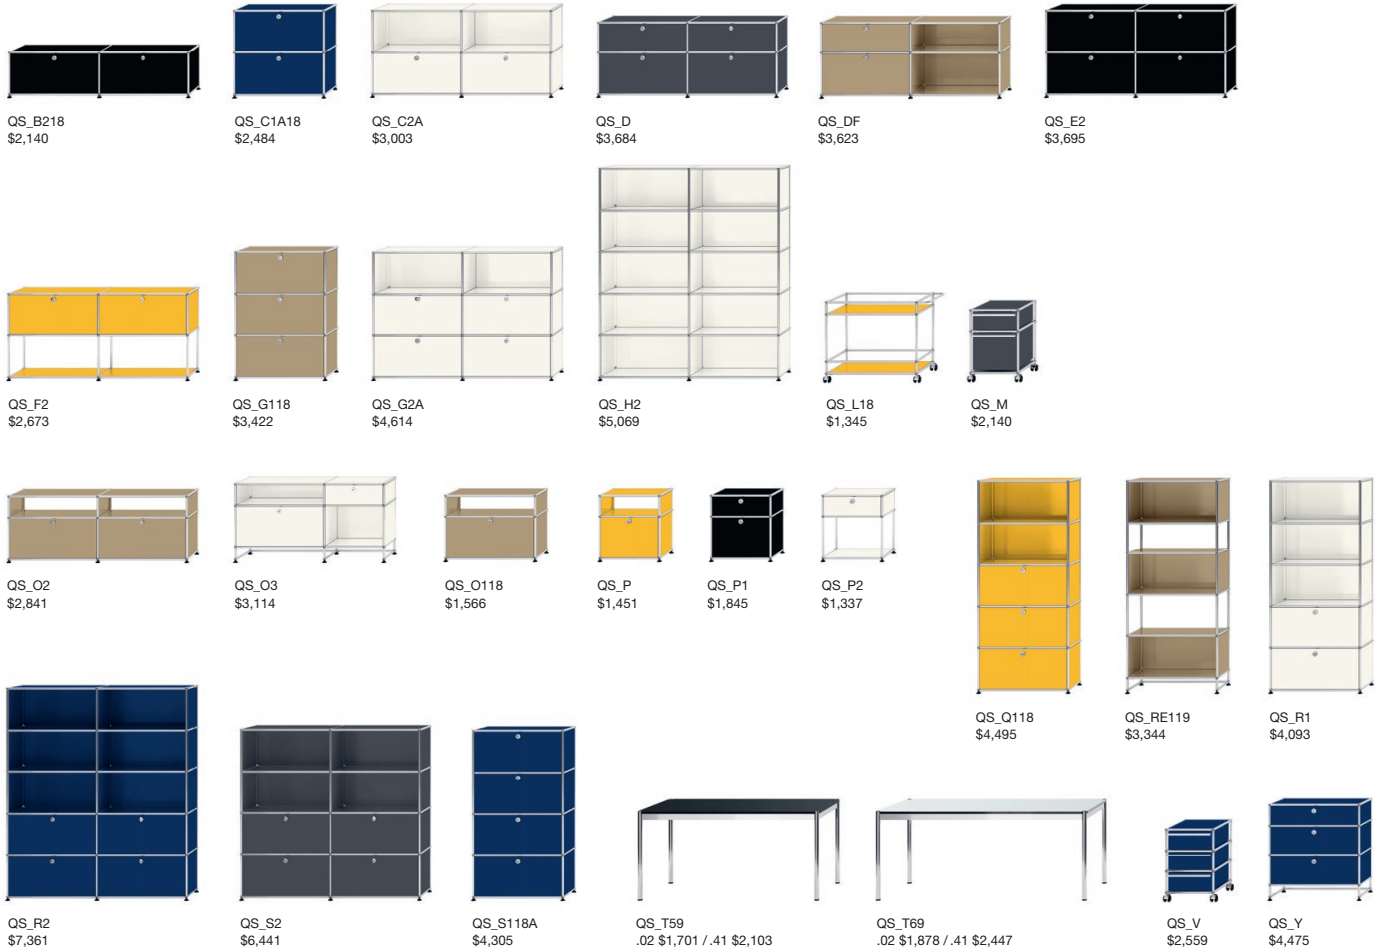

Modular furniture in timeless designs is available with Quick Ship delivery. USM Haller, a modern design classic made in Switzerland since 1963, continually represents high quality, precision and growth into the spaces of your future. In our Quick Ship program, we offer a distinct selection of USM Haller pieces in 6 colors for the home and office.

Quick Ship Colors