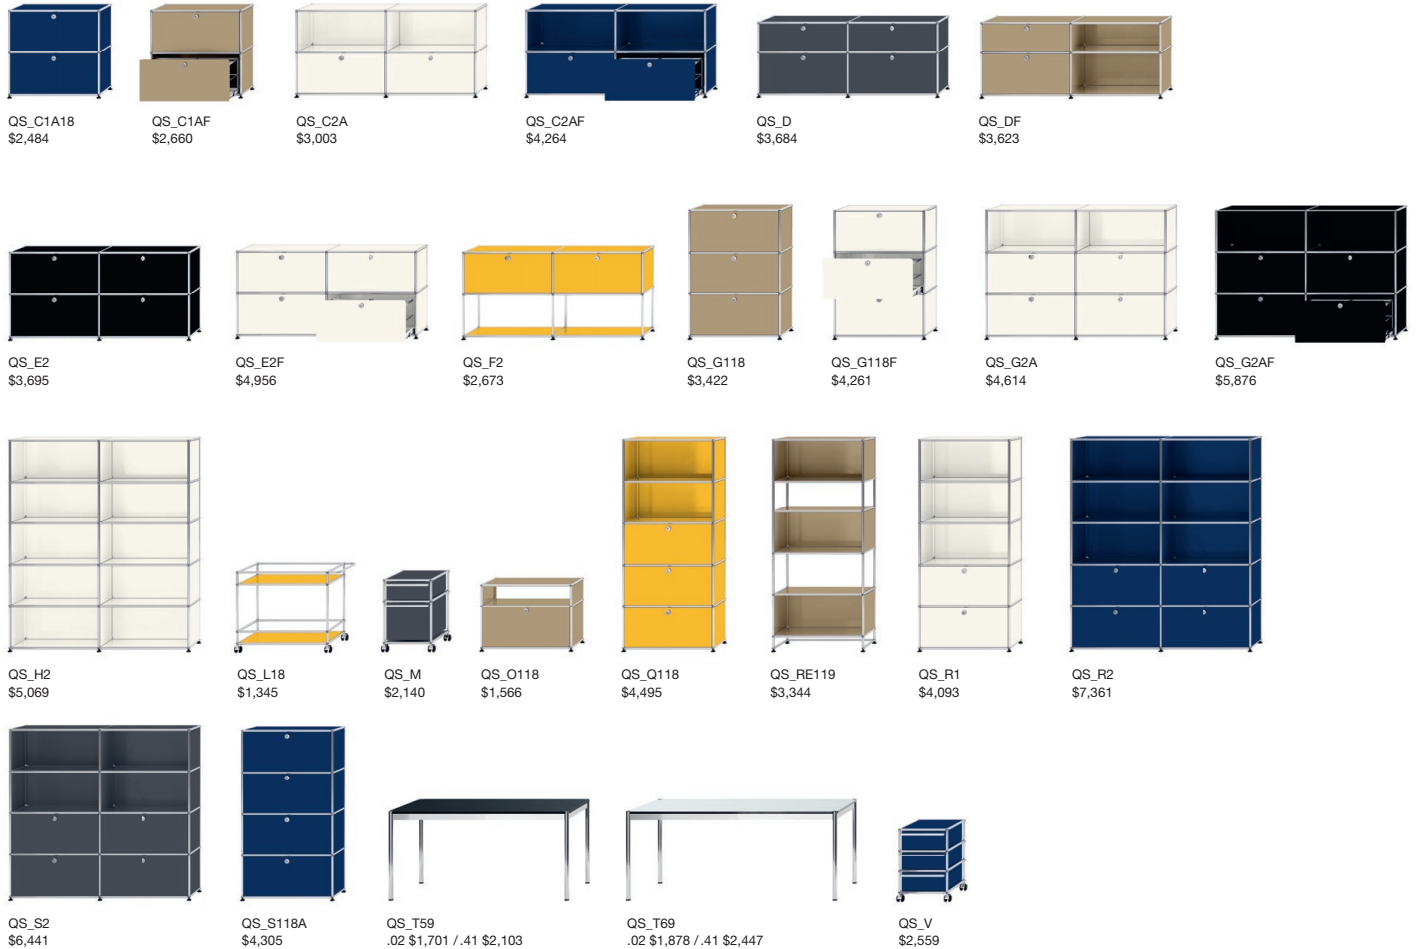

**USM Haller Shelving H2**  
60"W 15"D 71"H  
open shelving  
**USD \$5,069**

**USM Haller Shelving RE119**  
31"W 15"D 71"H  
with perforated panels  
and bottom frame  
**USD \$3,344**

**USM Haller Storage R1**  
31"W 15"D 71"H  
with one drop down door  
and one drawer  
**USD \$4,093**

**USM Haller Shelving Q118**  
31"W 15"D 71"H  
with two drop down doors,  
cable cut out and one drawer  
**USD \$4,495**

# The flexible office space.

**USM Haller Credenza DF**  
60"W 15"D 26"H  
with one drop down door and  
one extension door with filing  
**USD \$3,623**

**USM Haller Table T69**  
69"W 30"D 29"H

Pearl gray laminate .02  
**USD \$1,878**

Black linoleum .41  
**USD \$2,447**

**USM Haller Pedestal V**  
17"W 21"D 24"H  
with three 6" drawers  
**USD \$2,559**

Modular furniture in timeless designs is available with Quick Ship delivery. USM Haller, a modern design classic made in Switzerland since 1963, continually represents high quality, precision and growth into the spaces of your future. In our Quick Ship program, we offer a distinct selection of USM Haller pieces in 6 colors for the home and office.