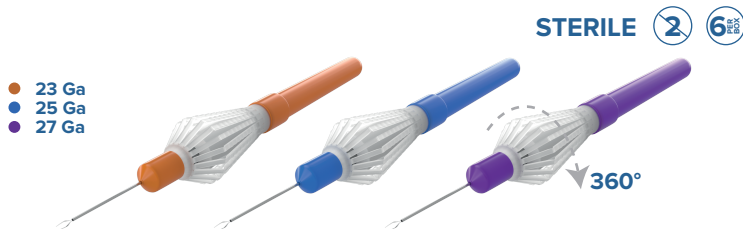

RUMEX DISPOSABLE VITREORETINAL INSTRUMENTS WITH PLASTIC HANDLE*

The unique 360° handle is designed to actuate the instrument from whatever position it falls in your hand or in the eye what enhances the utility of the instrument.

The instrument's weight is **less than 8 grams**. Lightweight plastic ergonomic handle especially valuable during hours-long surgeries.

ILM
Eckardt
End-Gripping Forceps
 12-410-23DP 23 Ga
 12-410-25DP 25 Ga
 12-410-27DP 27 Ga