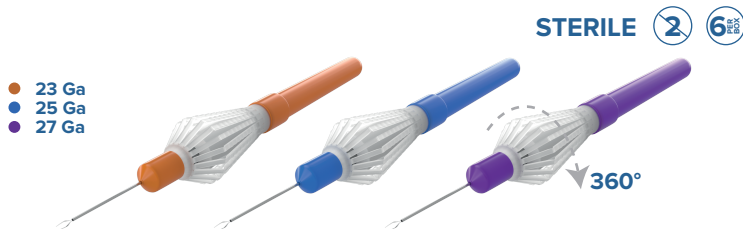

RUMEX DISPOSABLE VITREORETINAL INSTRUMENTS WITH PLASTIC HANDLE*

The unique 360° handle is designed to actuate the instrument from whatever position it falls in your hand or in the eye what enhances the utility of the instrument.

The instrument's weight is **less than 8 grams**.
Lightweight plastic ergonomic handle especially valuable during hours-long surgeries.

ILM
Eckardt
End-Gripping Forceps
12-410-23DP 23 Ga
12-410-25DP 25 Ga
12-410-27DP 27 Ga