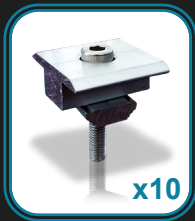

B | SHOCKED

Mounting Kits (End User Pricing)

x2

x10

x4

x12

x2

x6

RIIGPVTIN-KIT-6PV-BSNR

Suitable for 6pcs,
Rails are excluded

R 733.13

INCL. VAT

RIIGPVTIN-KIT-6PV-BSR

Suitable for 6pcs 2 x 6m,
1 x 4m Rails included

R 1 910.55

INCL. VAT

x3

x14

x8

x14

x2

x8

RIIGPVTIN-KIT-8PV-BSNR

Suitable for 8pcs,
Rails are excluded

R 980.89

INCL. VAT

RIIGPVTIN-KIT-8PV-BSR

Suitable for 8pcs 3 x 6m,
1 x 4m Rails included

R 2 557.60

INCL. VAT

x2

x10

x4

x12

x2

x6

RIIGPVTILE-KIT-6PV-BSNR

Suitable for 6pcs,
Rails are excluded

R 1 502.67

INCL. VAT

RIIGPVTILE-KIT-6PV-BSR

Suitable for 6pcs 2 x 6m,
1 x 4m Rails included

R 2 937.44

INCL. VAT

x3

x14

x8

x14

x2

x8

RIIGPVTILE-KIT-8PV-BSNR

Suitable for 8pcs,
Rails are excluded

R 1 809.35

INCL. VAT

RIIGPVTILE-KIT-8PV-BSR

Suitable for 8pcs 3 x 6m,
1 x 4m Rails included

R 3 726.00

INCL. VAT