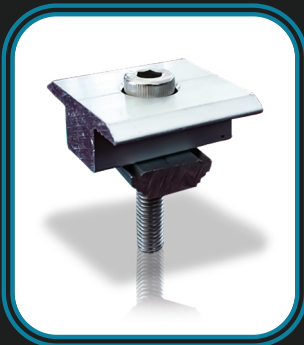

RIIGPV-MID-30/35

PV Mounting Mid-Clamp 30/35

R 18.90 *INCL. VAT*