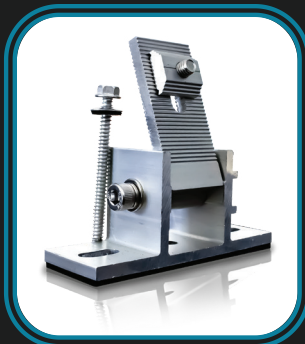

PV Mounting End-Clamp 30/35

R 16.95 *INCL. VAT*

RIIGPV-RAIL-SPLICE

PV Mounting Rail Splice

R 29.90 *INCL. VAT*

RIIGPV-GRD-LUG

PV Mounting Grounding Lug

R 14.76 *INCL. VAT*

RIIGPV-ADJUST-FR-LEG

PV Mounting Adjustable Leg Front

R 81.26 *INCL. VAT*

RIIGPV-ADJUST-RR-LEG

PV Mounting Adjustable Leg Rear

R 227.54 *INCL. VAT*

RIIGPV-GRD-CLIP

PV Mounting Grounding Clip