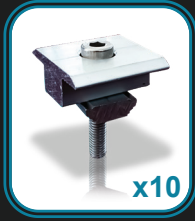

R 59.13 *INCL. VAT*

RIIGPV-TILE-RK-ST-NY

Standard Tile Roof Nylon Bracket

R 64.08 *INCL. VAT*

RIIGPV-RJ-NY

PV Mounting Rails Joint Nylon

R 26.29 *INCL. VAT*

RIIGPV-TINRF-IBR

PV Mounting IBR for Corugated Roof Nylon

R 35.71 *INCL. VAT*

RIIGPV-TINRF-CO-NY

PV Mounting IBR for Tin/Corugated Roof Nylon

R 39.43 *INCL. VAT*

B | SHOCKED

Mounting Kits (End User Pricing)

x2