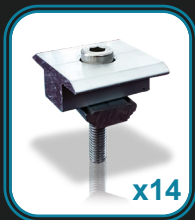

B | SHOCKED

Mounting Kits (End User Pricing)

x2

x10

x4

x12

x2

x6

RIIGPVTIN-KIT-6PV-BSNR

Suitable for 6pcs,
Rails are excluded

R 733.13

INCL. VAT

RIIGPVTIN-KIT-6PV-BSR

Suitable for 6pcs 2 x 6m,
1 x 4m Rails included

R 1 910.55

INCL. VAT

x3

x14

x8

x14

x2

x8

RIIGPVTIN-KIT-8PV-BSNR

Suitable for 8pcs,
Rails are excluded

R 980.89

INCL. VAT

RIIGPVTIN-KIT-8PV-BSR

Suitable for 8pcs 3 x 6m,
1 x 4m Rails included

R 2 557.60

INCL. VAT

x2

x10

x4

x12

x2

x6

RIIGPVTILE-KIT-6PV-BSNR

Suitable for 6pcs,
Rails are excluded

R 1 502.67

INCL. VAT

RIIGPVTILE-KIT-6PV-BSR

Suitable for 6pcs 2 x 6m,
1 x 4m Rails included

R 2 937.44

INCL. VAT

x3

x14

x8

x14

x2

x8

RIIGPVTILE-KIT-8PV-BSNR

Suitable for 8pcs,
Rails are excluded

R 1 809.35

INCL. VAT

RIIGPVTILE-KIT-8PV-BSR

Suitable for 8pcs 3 x 6m,
1 x 4m Rails included

R 3 726.00

INCL. VAT