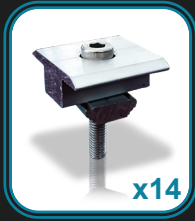

INCL. VAT

RIIGPVTIN-KIT-6PV-BSR

Suitable for 6pcs 2 x 6m,
1 x 4m Rails included

R 1 910.55

INCL. VAT

x3

x14

x8