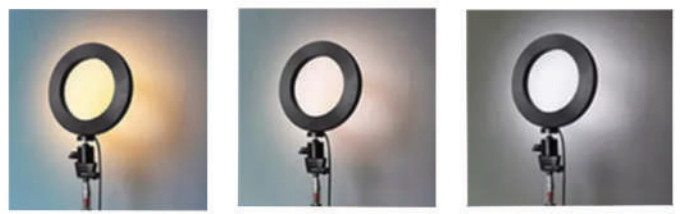

1 YEAR WARRANTY SELFIE RING LIGHTS CCT ADJUSTABLE

- CCT ADJUSTABLE RING LIGHT 2700K | 4200K | 6000K *INCLUDED IN RIIGOL-FL* RANGE
- FLEXIBLE PHONE SUPPORT BRACKET (ADJUSTABLE) *INCLUDED IN RIIGOL-FL* RANGE
- ANGLE & ADJUSTABLE ROTATABLE BALL POINT HEAD *INCLUDED IN RIIGOL-FL* RANGE
- FLOOR STANDING TRIPOD STAND COMPATIBLE WITH RIIGOL-FL* RANGE *EXCLUDING -RIIFOL-FL110