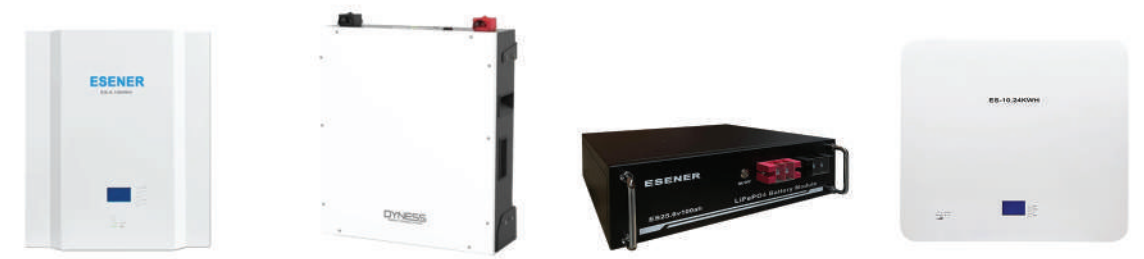

## BATTERIES

**LITHIUM - ION BATTERY RANGE**

ITEM CODE	RIIGES-5.12KWH	RIIGDYN-A48100-4.8KWH	RIIGES-2.56KWH	RIIGES-10.24KWH
NORMAL VOLTAGE	51.2VDC	48VDC	25.6VDC	51.2VDC
NORMAL CAPACITY	5120Wh   110Ah	4800Wh   100Ah	2560Wh   100Ah	10240Wh   200Ah
COMUNICATION PORT	1x CAN Bus, 1x RS-485 Battery Link ports, 2x Parallel Instruction Ports	1x CAN Bus, 1x RS-485 Battery Link ports	1x Positive Socket, 1x Negative Socket, 1x Power switch	1x CAN Bus, 1x RS-485 Battery Link ports, 2x Parallel Instruction Ports
DIMENSIONS	505 x 162 x 543mm	504 x 597 x 155mm	484 x 420 x 133mm	673 x 618 x 193mm
WEIGHT	46 kg	45 kg	23.7 kg	98 kg
DESIGN LIFE	+/- 15 years @ 25°C	+/- 10 years @ 25°C	+/- 10 years @ 25°C	+/- 15 years @ 25°C
CYCLE LIFE (@ DOD)	+/- 4000 Cycle @ 25°C	+/- 6000 Cycle @ 90% DOD	+/- 2200 Cycle @ 100% DOD	+/- 4000 Cycle @ 100% DOD