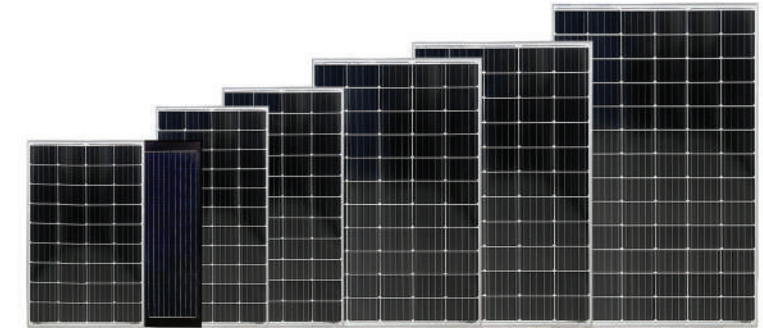

PV SOLAR PANELS

25 LINEAR WARRANTY AT 90%

ITEM CODE	MAXIMUM POWER (P_{max} | W) | CELL TYPE	SHORT CIRCUIT CURRENT (I_{sc} | A)	DIMENSIONS L x H x W (mm)	POWER WARRANTY	MODULE EFFICIENCY (%)	CURRENT @ P_{MAX} (I_{pm} | A)	VOLTAGE @ P_{MAX} (V_{pm} | V)	OPEN CIRCUIT VOLTAGE (V_{oc} | V)
RIIGOSP-100	100W Mono-si	5.94A	670 x 1020 x 30mm	25yrs	-	5.56A	18V	21V
RIIGOSP-101	100W Mono-si	5.94A	670 x 1020 x 30mm	25yrs	-	5.56A	18V	21V
RIIGOSP-151	150W Mono-si	5.76A	670 x 1020 x 30mm	25yrs	-	5.43A	18V	22.08V
RIIGOSP-201	200W Mono-si	8.60A	700 x 1300 x 35mm	25yrs	-	8.11A	18V	22.20V
RIIGOSP-202	200W Mono-si	11.89A	680 x 1480 x 35mm	25yrs	-	8.11A	18V	21.60V
RIIGOSP-261	261W Mono-si	11.41A	700 x 1715 x 35mm	25yrs	-	10.75A	18V	22.32V
RIIGOSP-332	300W Mono-si	8.92A	992 x 1956 x 35mm	25yrs	-	8.33A	36V	43.2V
RIIGOSP-331	330W Mono-si	7.75A	990 x 1640 x 35mm	25yrs	-	11.5A	36V	41.04V
RIIGOSP-401	400W Mono-si	9.78A	992 x 1966 x 35mm	25yrs	-	13.90A	36V	38V
RIIGOSP-461	460W Mono-si			25yrs				

25 YEAR WARRANTY