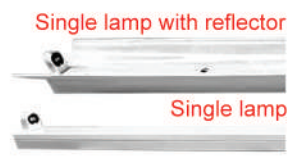

T8 LED OPEN CHANNEL FITTING

ITEM CODE	WATTAGE	LENGTH	REFLECTOR	DIMENSIONS
RIIGNT-SZDZ1.2	16W - 24W	4ft	YES	1245 X 265 X 150mm
RIIGNT-SZPG1.2	16W - 24W	4ft	NO	1245 X 265 X 150mm

Prewired Open channel fittings for T8 LED Tubes (LED TUBE EXCLUDED) **NAVIGATE**

ITEM CODE	WATTAGE	LENGTH	REFLECTOR	DIMENSIONS
RIIGNT-SZPG1.5	18W - 58W	5ft	NO	1550 X 210 X 110mm

Prewired Open channel fittings for T8 LED Tubes (LED TUBE EXCLUDED) **NAVIGATE**

ITEM CODE	WATTAGE	LENGTH	REFLECTOR	DIMENSIONS
RIIGNT-DZDZ1.2	16W - 24W	4ft	YES	1245 X 265 X 150mm
RIIGNT-DZPG1.2	16W - 24W	4ft	NO	1245 X 265 X 150mm
RIIGNT-DZPG1.5	18W - 58W	5ft	NO	1550 X 210 X 110mm

Prewired Open channel fittings for T8 LED Tubes (LED TUBE EXCLUDED) **NAVIGATE**

ITEM CODE	WATTAGE	LENGTH	REFLECTOR	DIMENSIONS
RIIGNT-DZJ1.2	16W - 24W	4ft	NO	1240 X 208 X 178mm

Prewired Open channel fittings for T8 LED Tubes (LED TUBE EXCLUDED) **NAVIGATE**

2 YEAR WARRANTY