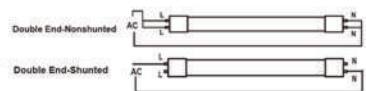

2 YEAR WARRANTY

LED T8 TUBULAR LIGHTING

DOUBLE ENDED T8

ITEM CODE	WATTAGE	COLOR TEMP	LENGTH	LUMENS	VOLTAGE
RIIGNT-T8YP09 DL	9W	6500K	600mm(2ft)	700Lm	175-265V
RIIGNT-T8YP18	18W	6500K	1200mm(4ft)	1600Lm	175-265V
RIIGNT-T8YP20	20W	6500K	1200mm(4ft)	1800Lm	175-265V
RIIGNT-T8YP24	24W	6500K	1500mm(5ft)	2400Lm	175-265V
RIIGNT-T8RC30MGJ	30W	6500K	1200mm(4ft)	3000Lm	85-265V

IP 20 | Life Span-25,000 hrs | Frosted Glass | Double Ended **NAVIGATE**

ITEM CODE	WATTAGE	COLOR TEMP	LENGTH	LUMENS	VOLTAGE
RIIGOL-FL20W4	20W	6500K	1200mm(4ft)	1600Lm	175-265V
RIIGOL-FL24W4	24W	6500K	1500mm(5ft)	1920Lm	175-265V
RIIGOL-FL24W7	24W	6500K	1200mm(4ft)	1600Lm	175-265V

IP 20 | Life Span-25,000 hrs | Frosted Glass | Double ended **OMEGA**

ITEM CODE	WATTAGE	COLOR TEMP	LENGTH	LUMENS	VOLTAGE
RIIGOL-FL18W4	18W	6500K	1200mm(4ft)	1500Lm	160-265V

IP20 | Life Span-25,000 hrs | Clear Glass | Double ended **OMEGA**

ITEM CODE	WATTAGE	COLOR TEMP	LENGTH	LUMENS	VOLTAGE
RIIGOL-FL18W1	18W	6500K	1240mm(4ft)	1850Lm	85-265V
RIIGOL-FL24W1	24W	6500K	1500mm(5ft)	2500Lm	85-265V

IP20 | Life Span-25,000 hrs | Clear, Plastic, Aluminum | Double ended **OMEGA**

ITEM CODE	WATTAGE	COLOR TEMP	LENGTH	LUMENS	VOLTAGE
RIIGOL-FL18W2	18W	6500K	1240mm(4ft)	1600Lm	85-265V
RIIGOL-FL24W2	24W	6500K	1500mm(5ft)	2300Lm	85-265V

IP-20 | Life Span 25,000 hrs | Frosted, Plastic, Aluminum | Double ended **OMEGA**