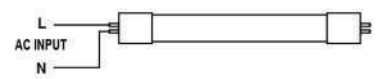

SINGLE ENDED T8

ITEM CODE	WATTAGE	COLOR TEMP	LENGTH	LUMENS	VOLTAGE	MATERIAL
RIIGOL-FL18W6	18W	6500K	1240mm(4ft)	1600Lm	85-265V	Frosted Pc | Alu
RIIGNT-T8YP20-DDSR	20W	6500K	1240mm(4ft)	1800Lm	175-265V	Frosted Glass
RIIGOL-FL24W6	24W	6500K	1540mm(5ft)	2140Lm	85-265V	Frosted Pc | Alu

IP-20 | Life Span 25,000 hrs | Single ended **NAVIGATE** **OMEGA**

2 YEAR WARRANTY