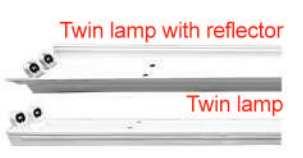

T8 LED OPEN CHANNEL FITTING

ITEM CODE	WATTAGE	LENGTH	REFLECTOR	DIMENSIONS
RIIGNT-SZDZ1.2	16W - 24W	4ft	YES	1245 X 265 X 150mm
RIIGNT-SZPG1.2	16W - 24W	4ft	NO	1245 X 265 X 150mm

Prewired Open channel fittings for T8 LED Tubes (LED TUBE EXCLUDED) **NAVIGATE**

ITEM CODE	WATTAGE	LENGTH	REFLECTOR	DIMENSIONS
RIIGNT-SZPG1.5	18W - 58W	5ft	NO	1550 X 210 X 110mm

Prewired Open channel fittings for T8 LED Tubes (LED TUBE EXCLUDED) **NAVIGATE**

ITEM CODE	WATTAGE	LENGTH	REFLECTOR	DIMENSIONS
RIIGNT-DZDZ1.2	16W - 24W	4ft	YES	1245 X 265 X 150mm
RIIGNT-DZPG1.2	16W - 24W	4ft	NO	1245 X 265 X 150mm
RIIGNT-DZPG1.5	18W - 58W	5ft	NO	1550 X 210 X 110mm

Prewired Open channel fittings for T8 LED Tubes (LED TUBE EXCLUDED) **NAVIGATE**

ITEM CODE	WATTAGE	LENGTH	REFLECTOR	DIMENSIONS
RIIGNT-DZJ1.2	16W - 24W	4ft	NO	1240 X 208 X 178mm

Prewired Open channel fittings for T8 LED Tubes (LED TUBE EXCLUDED) **NAVIGATE**

2 YEAR WARRANTY