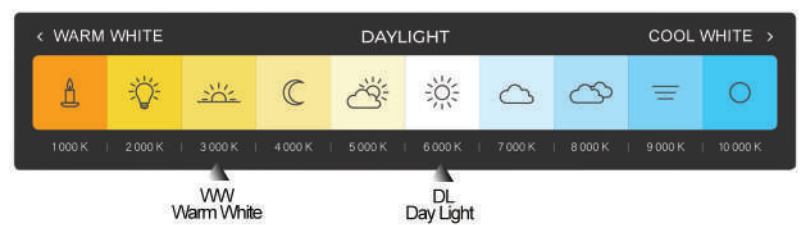

1 YEAR WARRANTY SELFIE RING LIGHTS CCT ADJUSTABLE

- CCT ADJUSTABLE RING LIGHT 2700K | 4200K | 6000K *INCLUDED IN RIIGOL-FL* RANGE
- FLEXIBLE PHONE SUPPORT BRACKET (ADJUSTABLE) *INCLUDED IN RIIGOL-FL* RANGE
- ANGLE & ADJUSTABLE ROTATABLE BALL POINT HEAD *INCLUDED IN RIIGOL-FL* RANGE
- FLOOR STANDING TRIPOD STAND COMPATIBLE WITH RIIGOL-FL* RANGE *EXCLUDING -RIIFOL-FL110