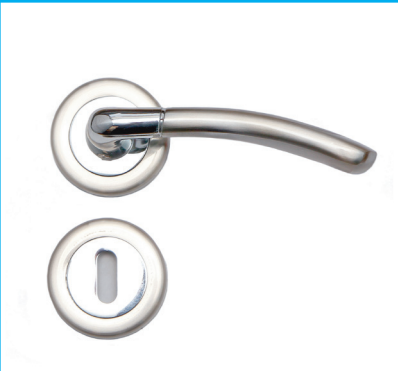

BW402SC Florence -Satin Chrome