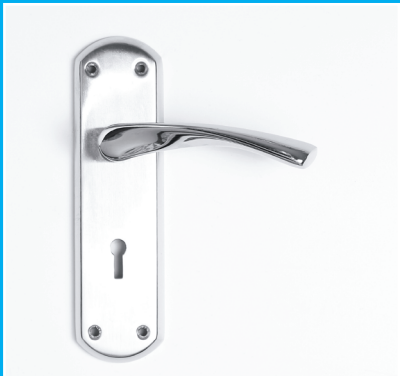

All Sonnato handles are available boxed, Visi Packed or in a Lockset format. Locksets consist of a pair of handles and 2 lever easy reversible mortice lock with adjustable receiver and either 2 or 3 fire rated 1 hour ball bearing hinges.

BW076SC Onda - Satin Chrome

BW744SC Navona - Satin Chrome

BW745PL Monti - Polished Brass

BW625SC Tempio - Satin Chrome

Lever On Plate

The Sonnato handle range is available in Standard Keyhole Latch and Bathroom Thumb Turn.

BW450SN Bari - Satin Chrome

BW450PB Bari - Polished Brass

BW450M Bari - Mahogany

BW20SN Porto - Satin Chrome

BW20PB Porto - Polished Brass

BW800-PC/SC Verona - Satin Chrome

BW604SC Torino - Satin Chrome

BW604PB Torino - Polished Brass