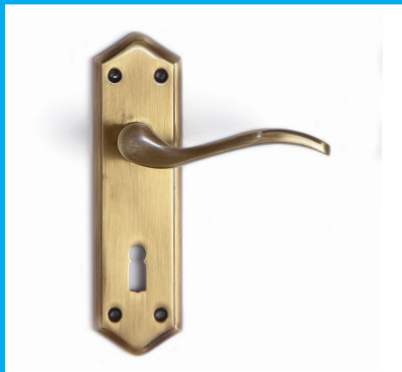

BW076SC Onda - Satin Chrome

BW744SC Navona - Satin Chrome

BW745PL Monti - Polished Brass

BW625SC Tempio - Satin Chrome

Lever On Plate

The Sonnato handle range is available in Standard Keyhole Latch and Bathroom Thumb Turn.

All Sonnato handles are available boxed, Visi Packed or in a Lockset format. Locksets consist of a pair of handles and 2 lever easy reversible mortice lock with adjustable receiver and either 2 or 3 fire rated 1 hour ball bearing hinges.

BW450SN Bari - Satin Chrome

BW450PB Bari - Polished Brass

BW450M Bari - Mahogany

BW20SN Porto - Satin Chrome

BW20PB Porto - Polished Brass

BW800-PC/SC Verona - Satin Chrome

BW604SC Torino - Satin Chrome

BW604PB Torino - Polished Brass

BW604B Torino - Mahogany

BW600SN Nova - Satin Chrome

BW600PB Nova - Polished Brass

BW600CH Nova - Polished Chrome

Lever On Latch Plate

BW604SC-L Torino - Satin Chrome

BW604PB-L Torino - Polished Brass

BW604B-L Torino - Mahogany