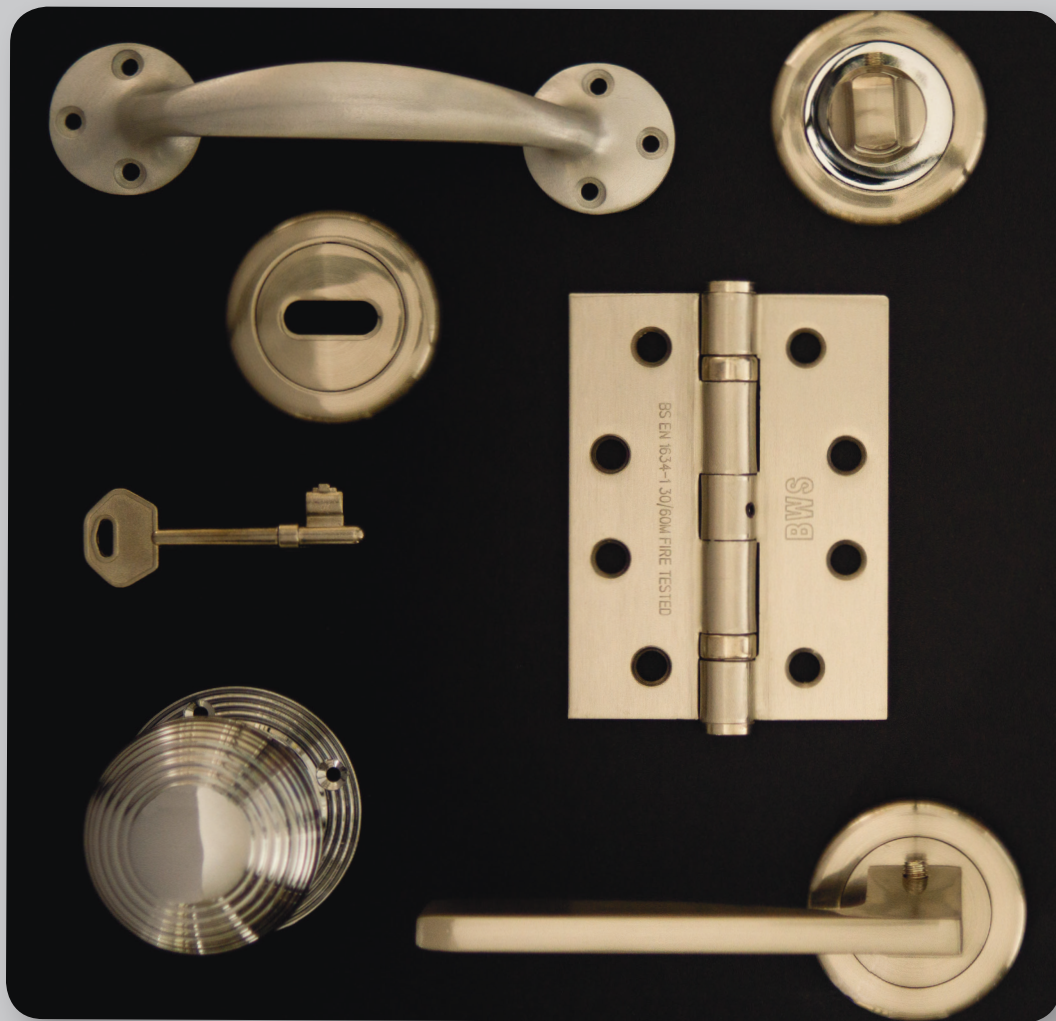

Sonnato®

Contemporary Italian Design

www.bwhardware.ie

Contact: sales@bwhardware.ie for your nearest store

10 Year Guarantee Mechanical Parts