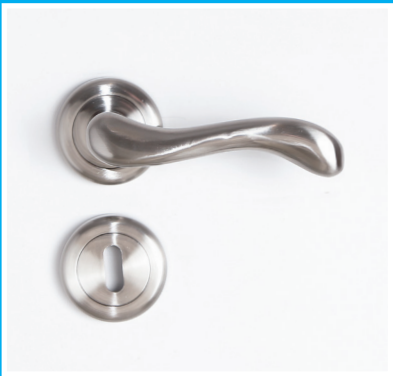

bw

Hardware
Est 1991

Home of Sonnato

 **01 4513616**

www.bwhardware.ie

Sonnato Door Handles are covered by a 10 Year Guarantee on Mechanical Parts

Lever On Rose

The Sonnato handle range is available in Standard Keyhole Latch and Bathroom Thumb Turn.

All Sonnato handles are available boxed, Visi Packed or in a Lockset format. Locksets consist of a pair of handles and 2 lever easy reversible mortice lock with adjustable receiver and either 2 or 3 fire rated 1 hour ball bearing hinges.