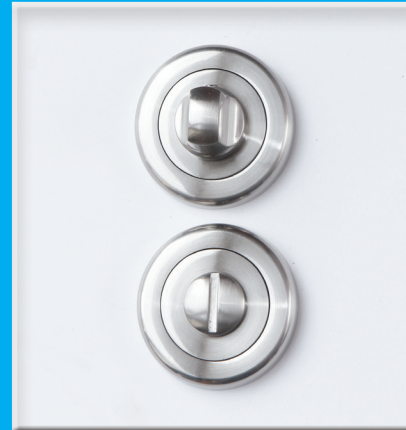

JV42PB

JV35SC

JV42SC

Sonnato Accessories

**FLEUR DE LYS
BLACK - BW1401**

Also available in a Lockset

**BATHROOM THUMB TURN
BW00-SN-WC**

Sonnato Thumb Turn available in Satin Nickle, Brass, Bronze, SN/CP

**BW307
BATHROOM LOCK**
Available in 2½" or 3"
Satin Nickle, Brass,
Bronze.

BWS 4" Satin Nickle Ball Bearing Hinge
Grade 11 one hour fire rated. Available 2 pack SN,
Brass, Mahogany, Bronze. Black.
Available 3 pack SN, Brass, Bronze.

**BW306
MORTICE LOCK**
Available in 2½" or 3"
Satin Nickle, Brass, Bronze, Black

**MORTICE LATCH
8019-25/3**
Mortice latch available in 2½",
3", 4" Satin Nickle, Brass.

EURO PROFILE CYLINDER
Cylinders available in Satin Nickle and Brass.
Available in various sizes
Also available Key/Key
Available in Anti -Snap or Standard