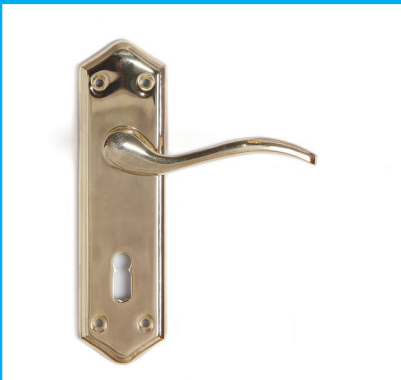

BW076SC Onda - Satin Chrome

BW744SC Navona - Satin Chrome

BW745PL Monti - Polished Brass

BW625SC Tempio - Satin Chrome

Lever On Plate

The Sonnato handle range is available in Standard Keyhole Latch and Bathroom Thumb Turn.

All Sonnato handles are available boxed, Visi Packed or in a Lockset format. Locksets consist of a pair of handles and 2 lever easy reversible mortice lock with adjustable receiver and either 2 or 3 fire rated 1 hour ball bearing hinges.

BW450SN Bari - Satin Chrome

BW450PB Bari - Polished Brass

BW450M Bari - Mahogany

BW20SN Porto - Satin Chrome

BW20PB Porto - Polished Brass

BW800-PC/SC Verona - Satin Chrome

BW604SC Torino - Satin Chrome

BW604PB Torino - Polished Brass

BW604B Torino - Mahogany

BW600SN Nova - Satin Chrome

BW600PB Nova - Polished Brass

BW600CH Nova - Polished Chrome

Lever On Latch Plate

BW604SC-L Torino - Satin Chrome

BW604PB-L Torino - Polished Brass

BW604B-L Torino - Mahogany