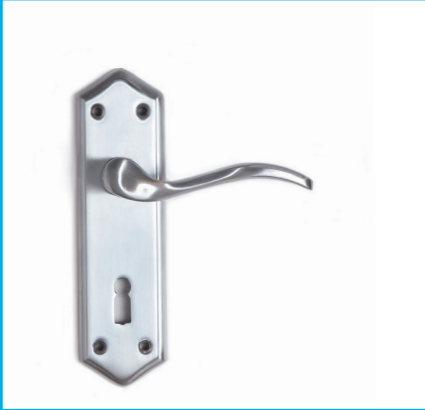

All Sonnato handles are available boxed, Visi Packed or in a Lockset format. Locksets consist of a pair of handles and 2 lever easy reversible mortice lock with adjustable receiver and either 2 or 3 fire rated 1 hour ball bearing hinges.

BW450SN Bari - Satin Chrome

BW450PB Bari - Polished Brass

BW450M Bari - Mahogany

BW20SN Porto - Satin Chrome

BW20PB Porto - Polished Brass

BW800-PC/SC Verona - Satin Chrome

BW604SC Torino - Satin Chrome

BW604PB Torino - Polished Brass