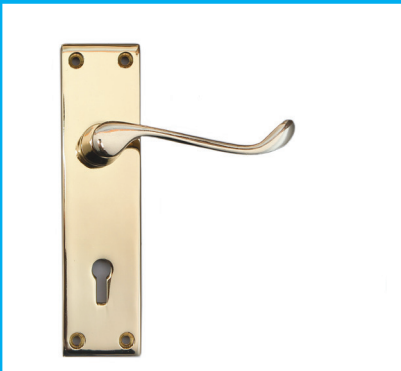

BW076SC Onda - Satin Chrome

BW744SC Navona - Satin Chrome

BW745PL Monti - Polished Brass

BW625SC Tempio - Satin Chrome

Lever On Plate

The Sonnato handle range is available in Standard Keyhole Latch and Bathroom Thumb Turn.

All Sonnato handles are available boxed, Visi Packed or in a Lockset format. Locksets consist of a pair of handles and 2 lever easy reversible mortice lock with adjustable receiver and either 2 or 3 fire rated 1 hour ball bearing hinges.

BW450SN Bari - Satin Chrome

BW450PB Bari - Polished Brass

BW450M Bari - Mahogany

BW20SN Porto - Satin Chrome

BW20PB Porto - Polished Brass

BW800-PC/SC Verona - Satin Chrome

BW604SC Torino - Satin Chrome

BW604PB Torino - Polished Brass

BW604B Torino - Mahogany

BW600SN Nova - Satin Chrome

BW600PB Nova - Polished Brass

BW600CH Nova - Polished Chrome

Lever On Latch Plate

BW604SC-L Torino - Satin Chrome

BW604PB-L Torino - Polished Brass

BW604B-L Torino - Mahogany