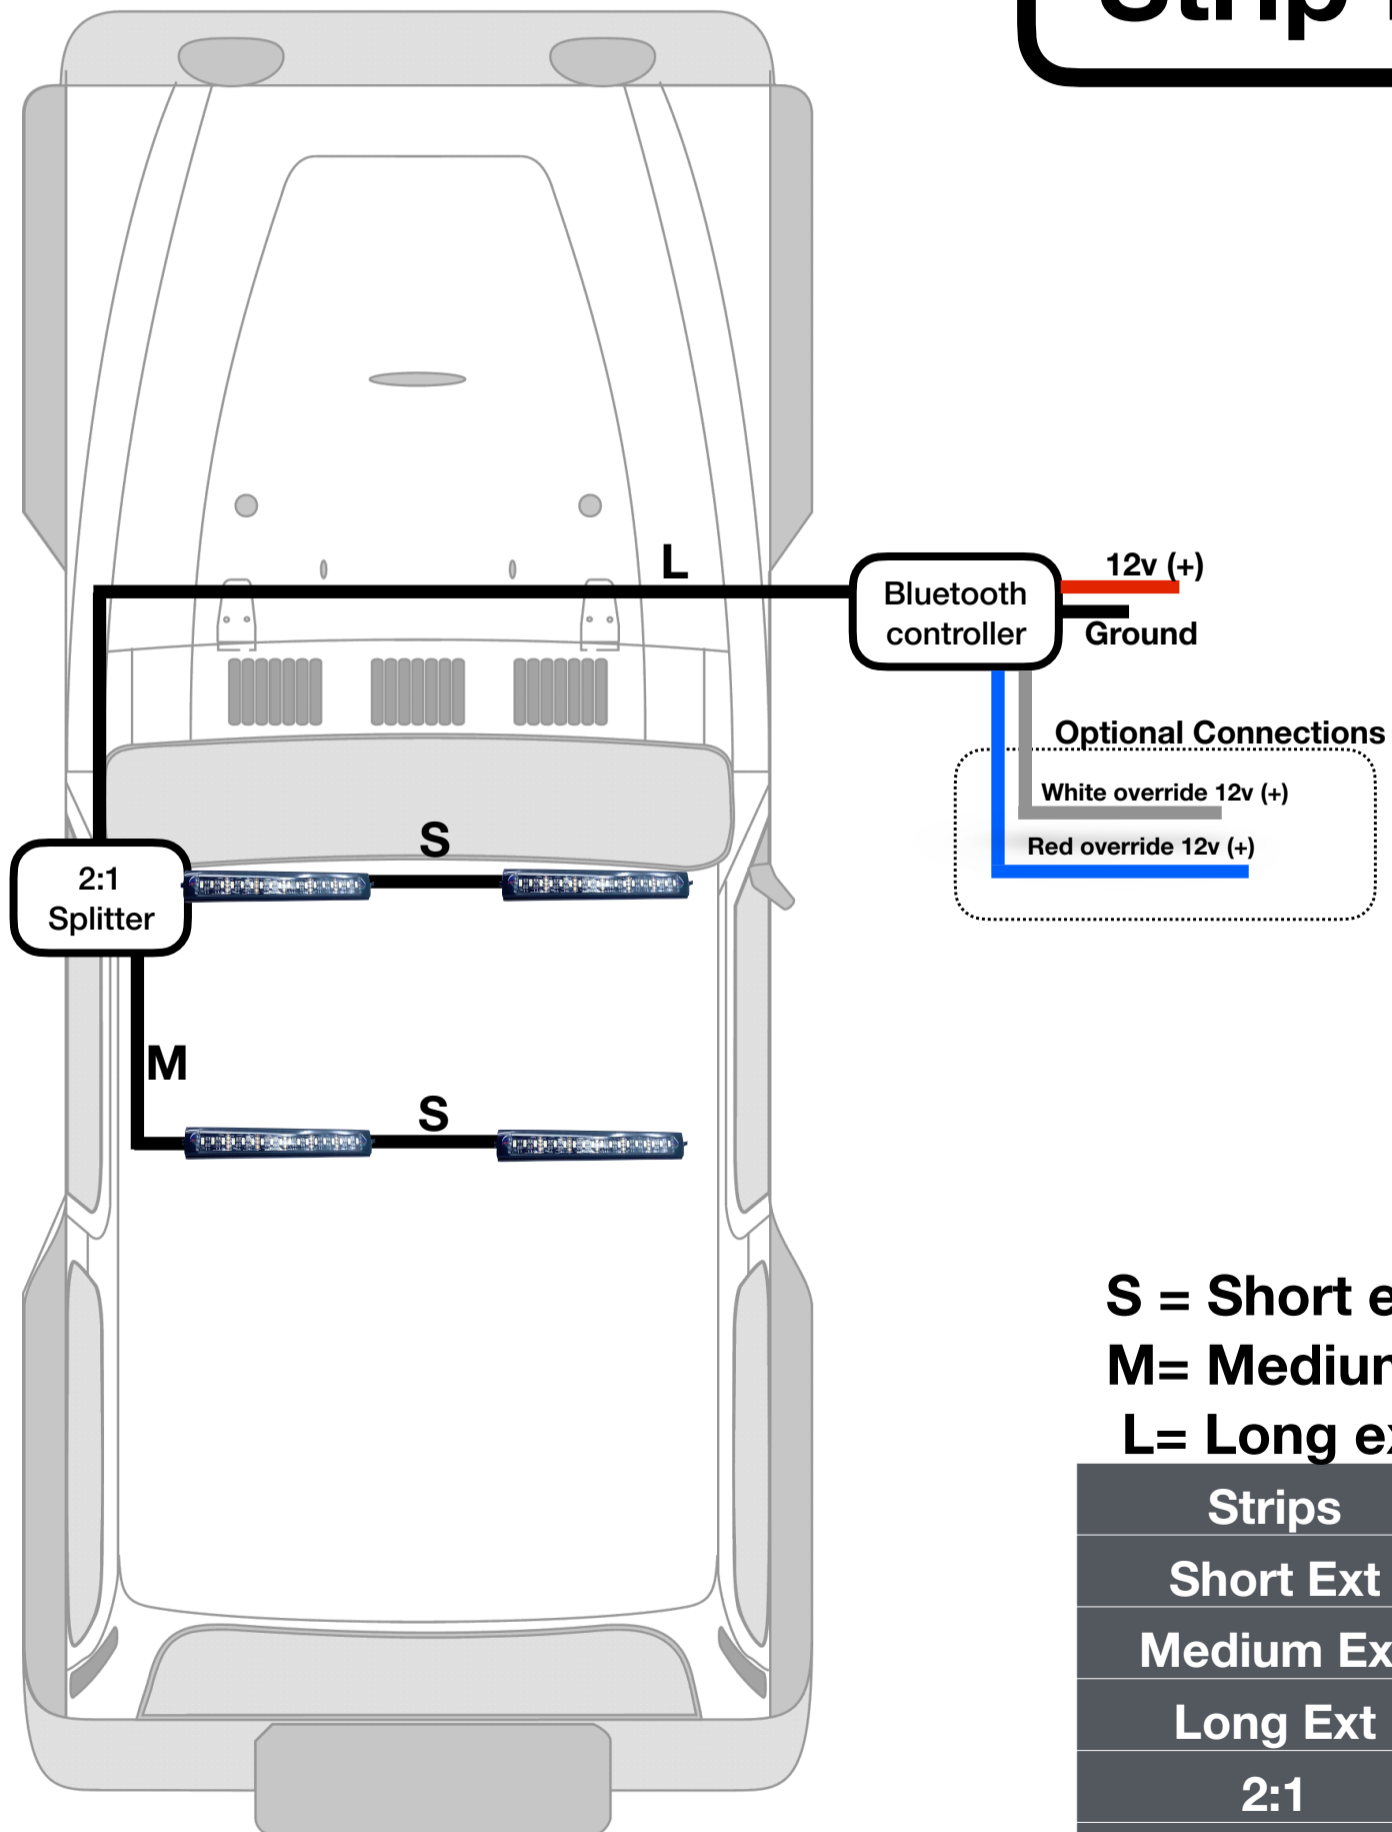

Highland Series Rock Lights - Wiring Schematic

Interior Strip Kit

S = Short extension
M = Medium extension
L = Long extension

| | |
|------------|---|
| Strips | 4 |
| Short Ext | 2 |
| Medium Ext | 1 |
| Long Ext | 1 |
| 2:1 | 1 |
| 4:1 | - |
| 6:1 | - |
| 8:1 | - |