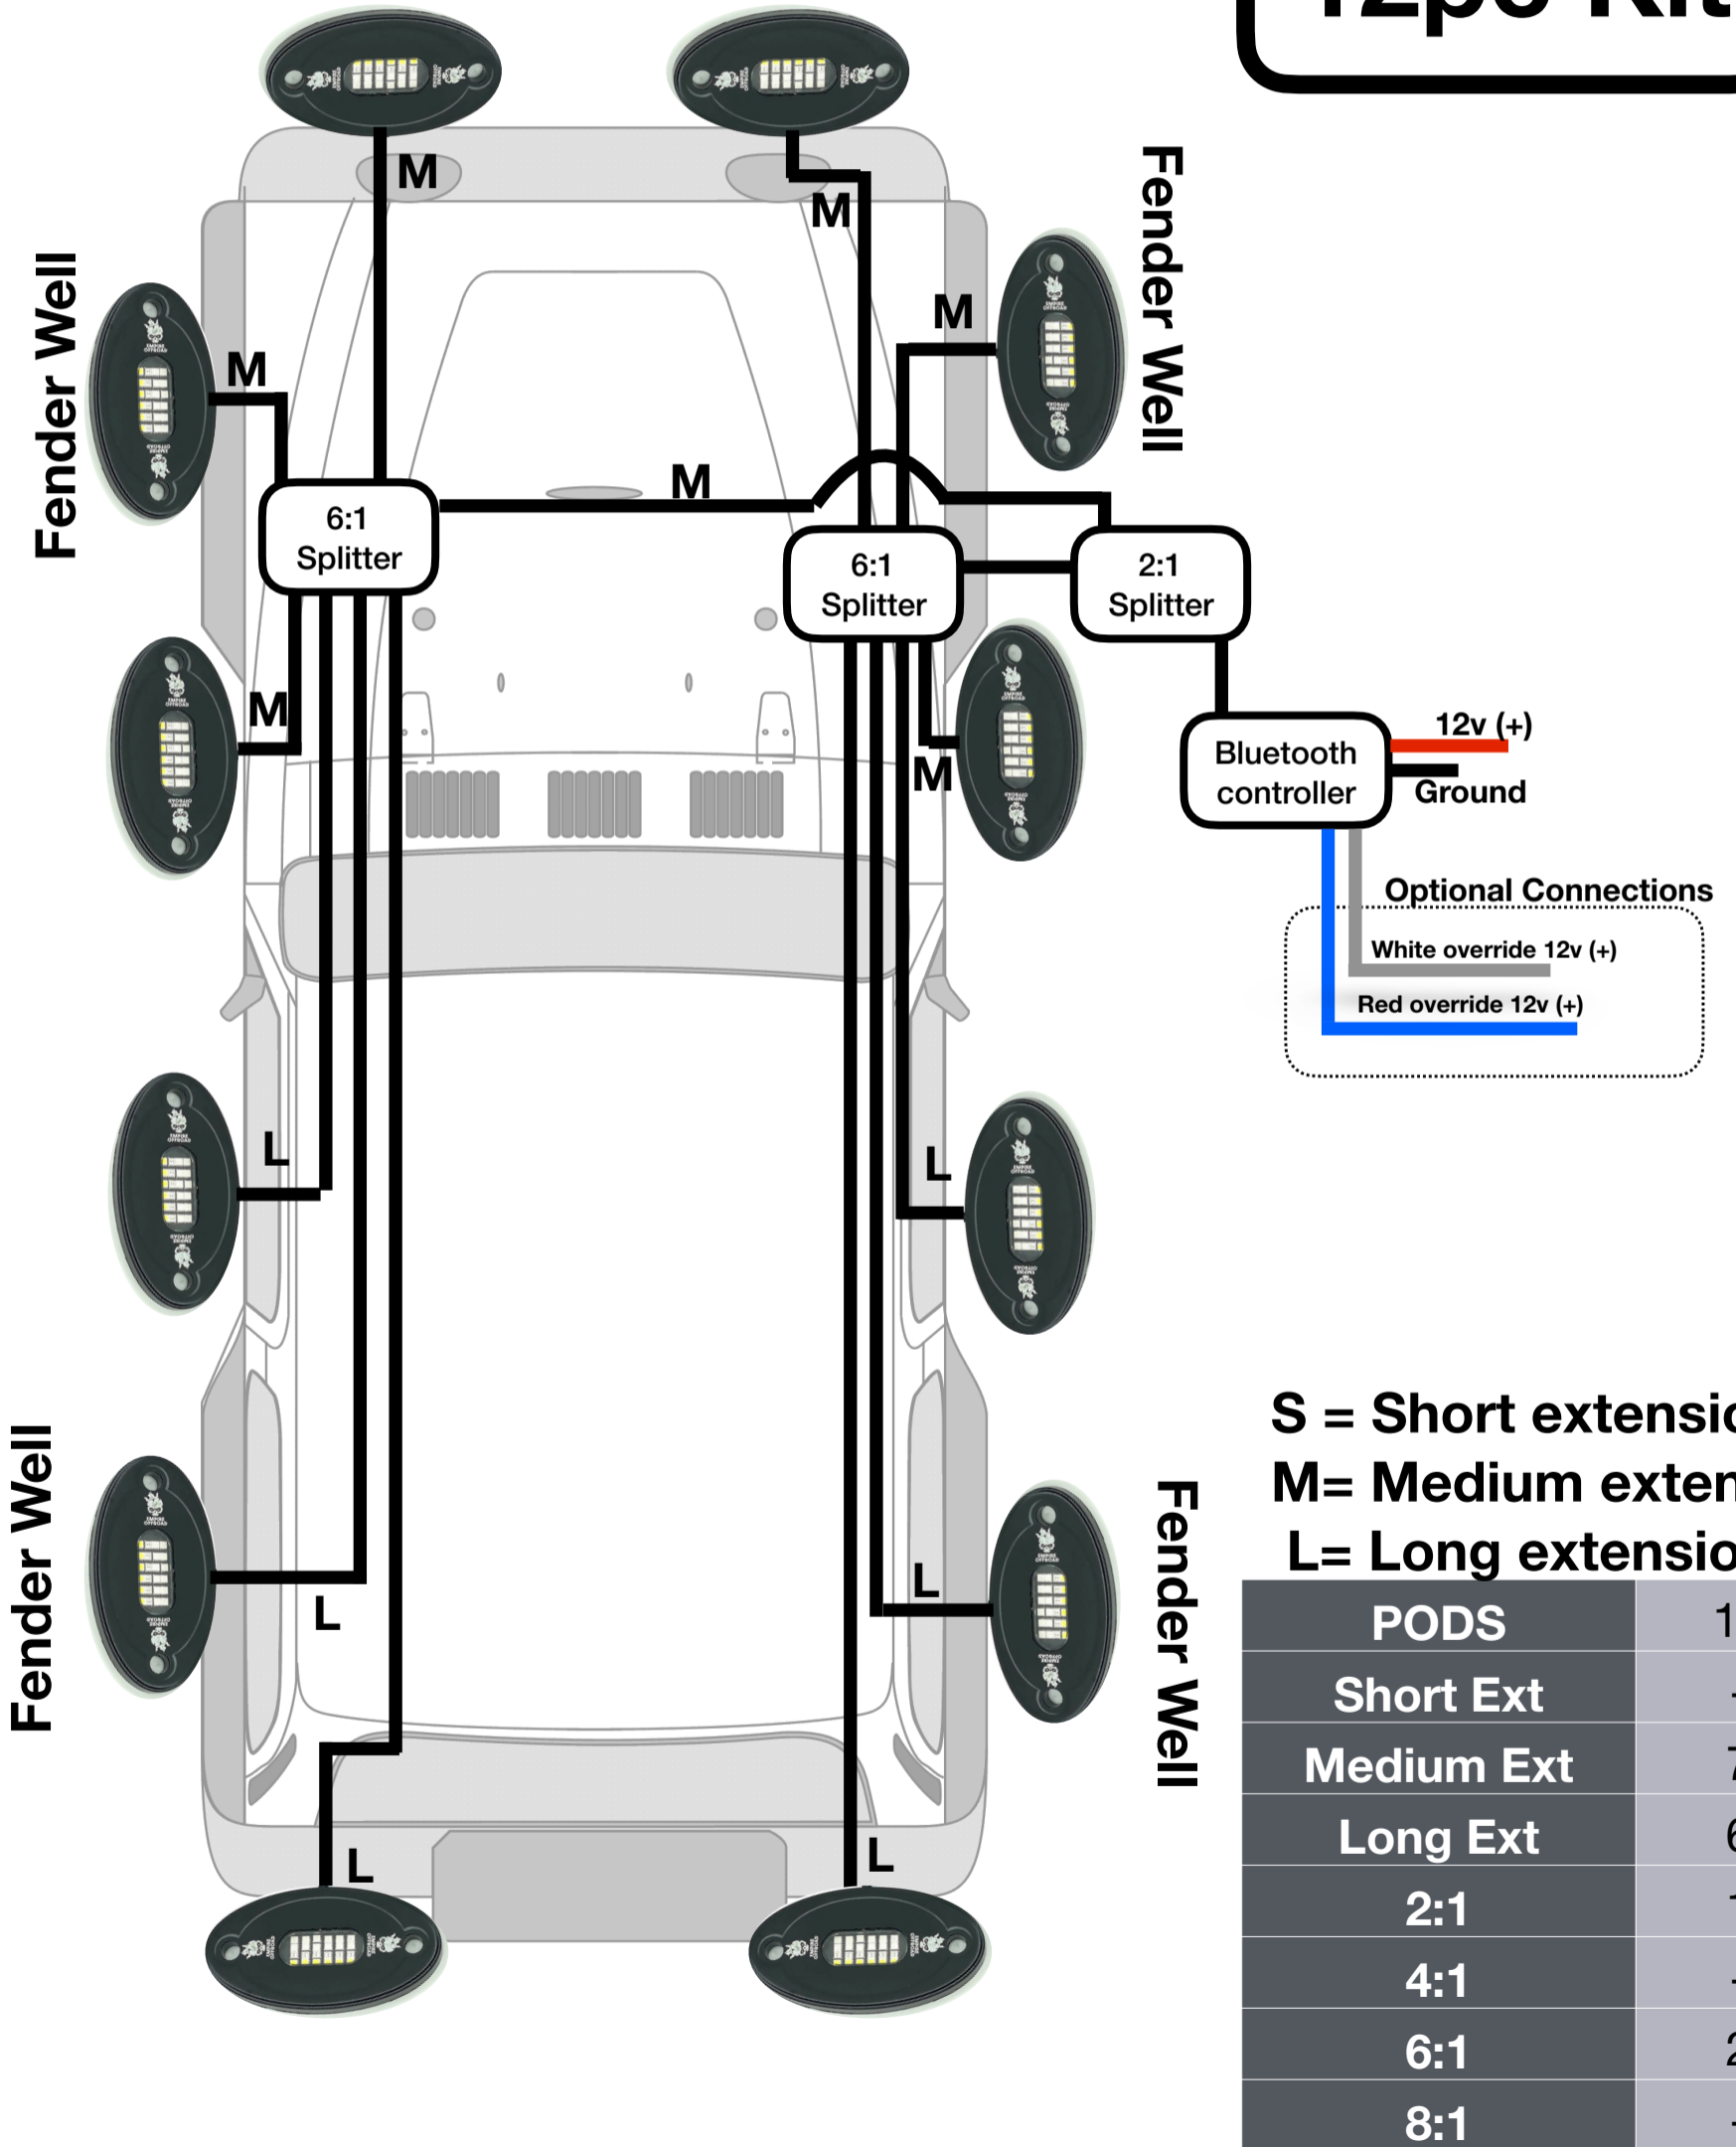

EMPIRE OFFROAD

Highland Series Rock Lights - Wiring Schematic

8pc Modular Frame Kit

S = Short extension
M = Medium extension
L = Long extension

| | |
|------------|---|
| PODS | 8 |
| Short Ext | 3 |
| Medium Ext | 2 |
| Long Ext | 3 |
| 2:1 | 1 |
| 4:1 | 2 |
| 6:1 | - |
| 8:1 | - |

EMPIRE OFFROAD

Highland Series Rock Lights - Wiring Schematic

8pc Modular Fender Kit

| | |
|------------|---|
| PODS | 8 |
| Short Ext | 1 |
| Medium Ext | 1 |
| Long Ext | 2 |
| 2:1 | 4 |
| 4:1 | 1 |
| 6:1 | - |
| 8:1 | - |

EMPIRE OFFROAD

Highland Series Rock Lights - Wiring Schematic

12pc Kit

Highland Series Rock Lights - Wiring Schematic

**12pc Kit
Alternate**

S = Short extension
M = Medium extension
L = Long extension

| | |
|------------|----|
| PODS | 12 |
| Short Ext | - |
| Medium Ext | 11 |
| Long Ext | 3 |
| 2:1 | - |
| 4:1 | 4 |
| 6:1 | - |
| 8:1 | - |

EMPIRE OFFROAD

Highland Series Rock Lights - Wiring Schematic

16pc Kit