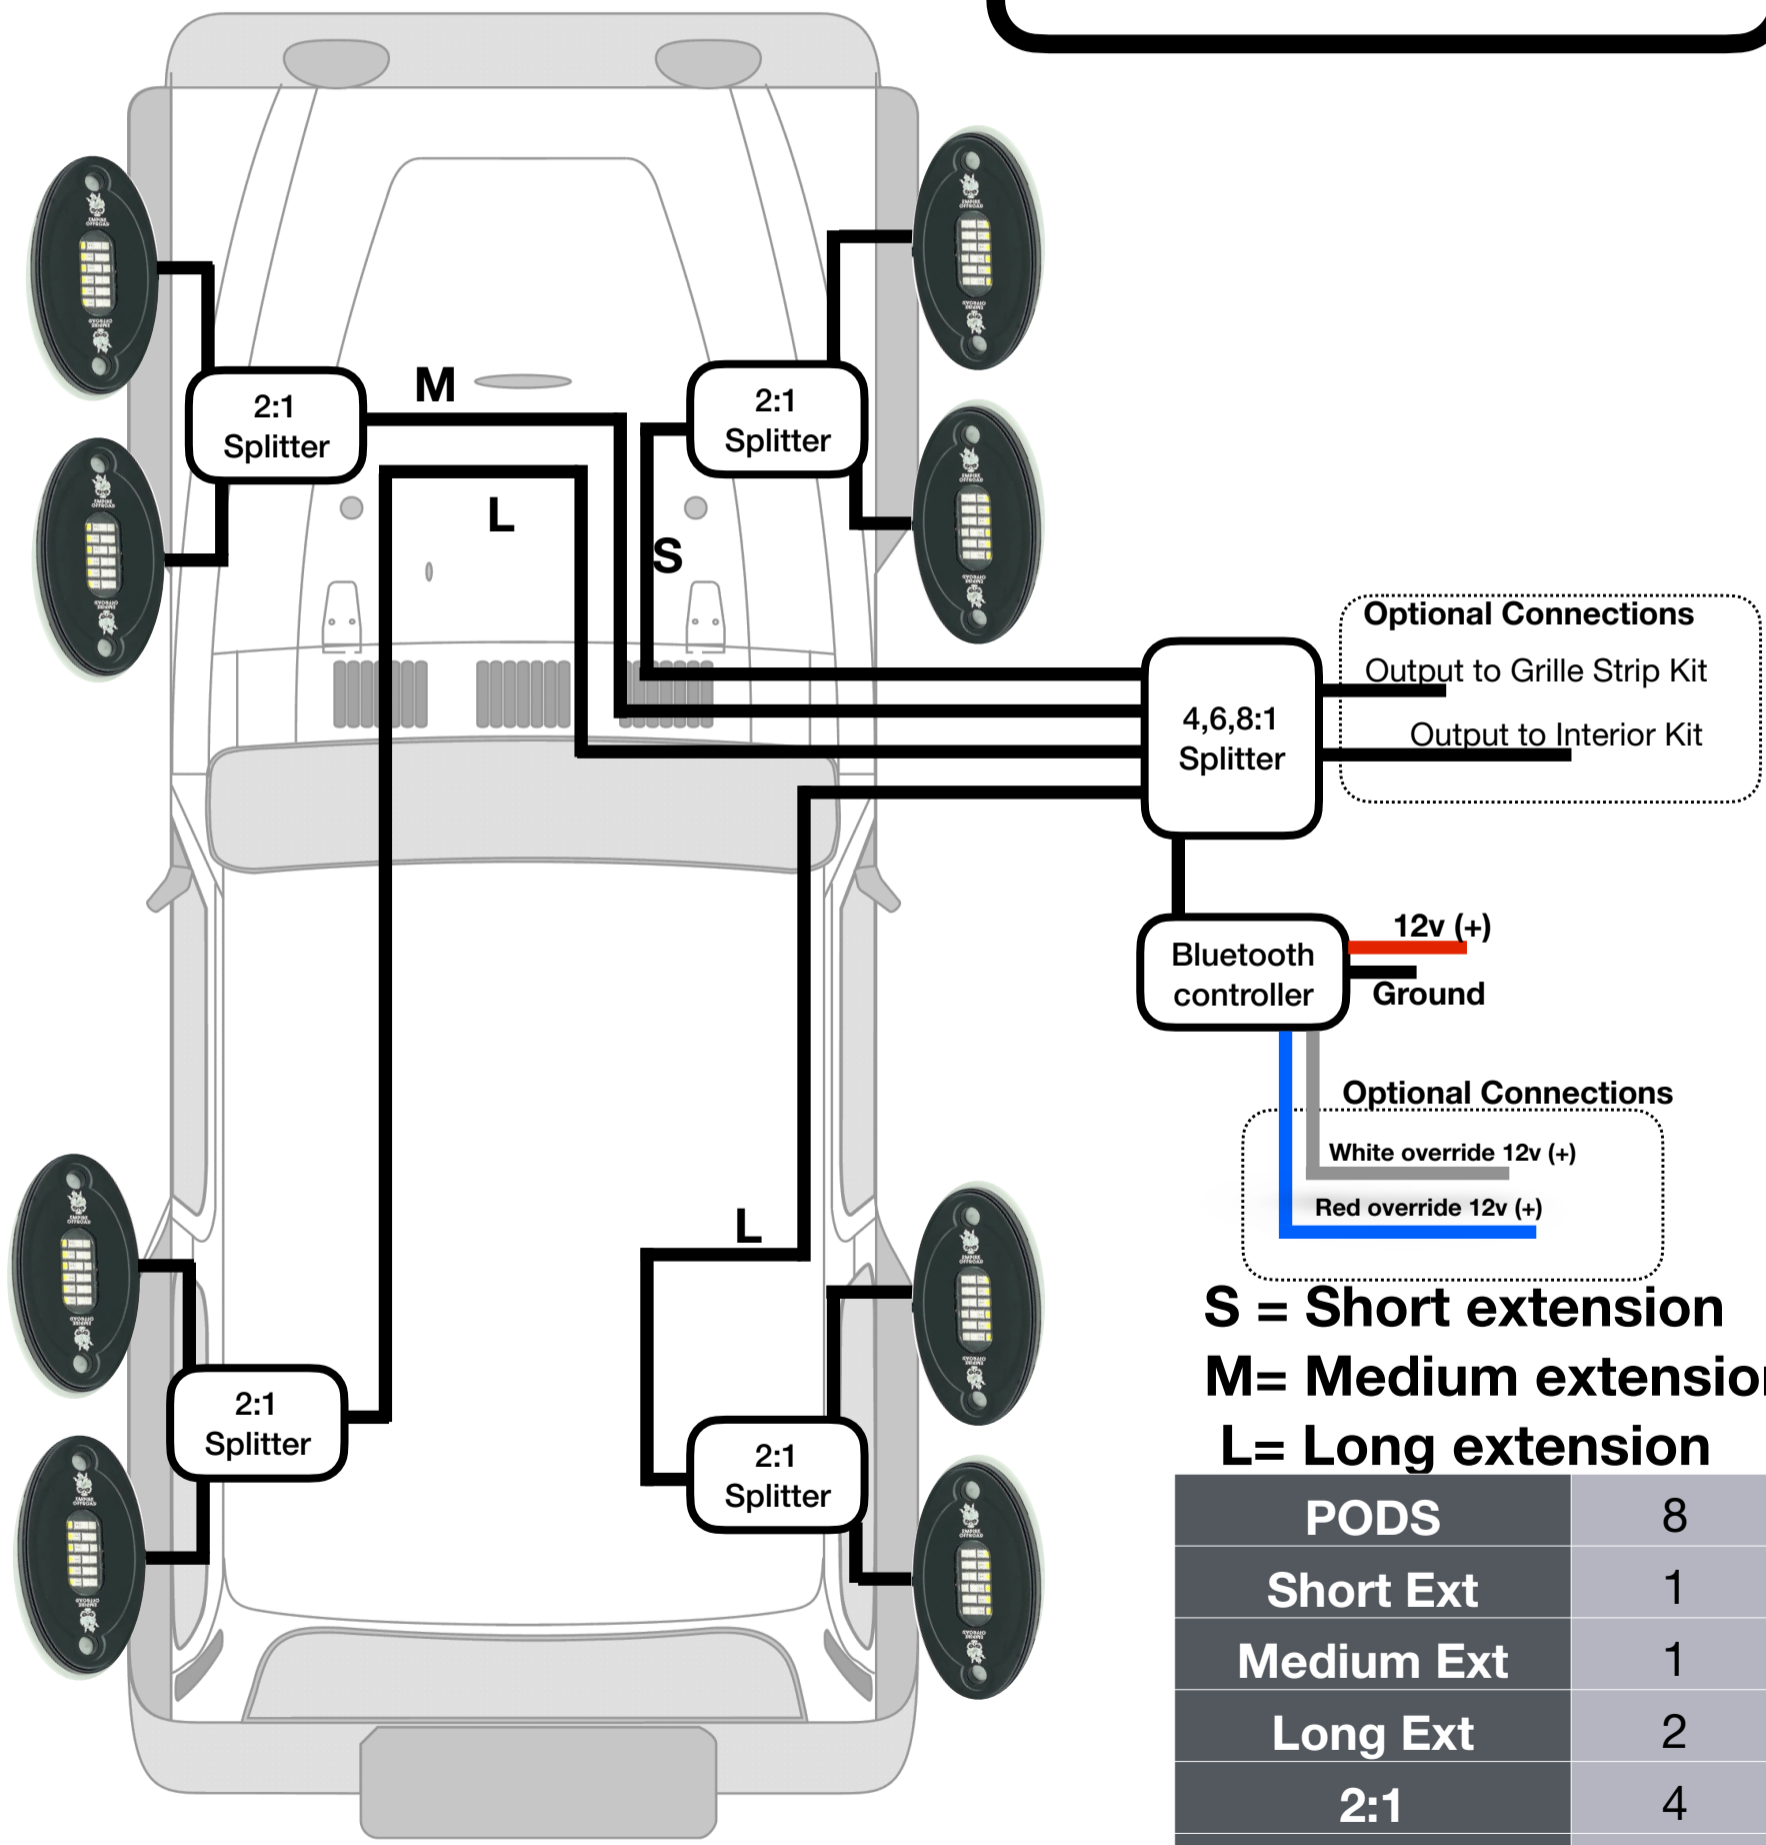

EMPIRE OFFROAD

Highland Series Rock Lights - Wiring Schematic

8pc Kit

S = Short extension
M = Medium extension
L = Long extension

| | |
|------------|---|
| PODS | 8 |
| Short Ext | - |
| Medium Ext | 2 |
| Long Ext | 6 |
| 2:1 | - |
| 4:1 | - |
| 6:1 | - |
| 8:1 | 1 |

EMPIRE OFFROAD

Highland Series Rock Lights - Wiring Schematic

8pc Modular Frame Kit

S = Short extension
M = Medium extension
L = Long extension

| | |
|------------|---|
| PODS | 8 |
| Short Ext | 3 |
| Medium Ext | 2 |
| Long Ext | 3 |
| 2:1 | 1 |
| 4:1 | 2 |
| 6:1 | - |
| 8:1 | - |

EMPIRE OFFROAD

Highland Series Rock Lights - Wiring Schematic

8pc Modular Fender Kit

| | |
|------------|---|
| PODS | 8 |
| Short Ext | 1 |
| Medium Ext | 1 |
| Long Ext | 2 |
| 2:1 | 4 |
| 4:1 | 1 |
| 6:1 | - |
| 8:1 | - |

EMPIRE OFFROAD

Highland Series Rock Lights - Wiring Schematic

12pc Kit

Highland Series Rock Lights - Wiring Schematic

**12pc Kit
Alternate**

S = Short extension
M = Medium extension
L = Long extension

| | |
|------------|----|
| PODS | 12 |
| Short Ext | - |
| Medium Ext | 11 |
| Long Ext | 3 |
| 2:1 | - |
| 4:1 | 4 |
| 6:1 | - |
| 8:1 | - |