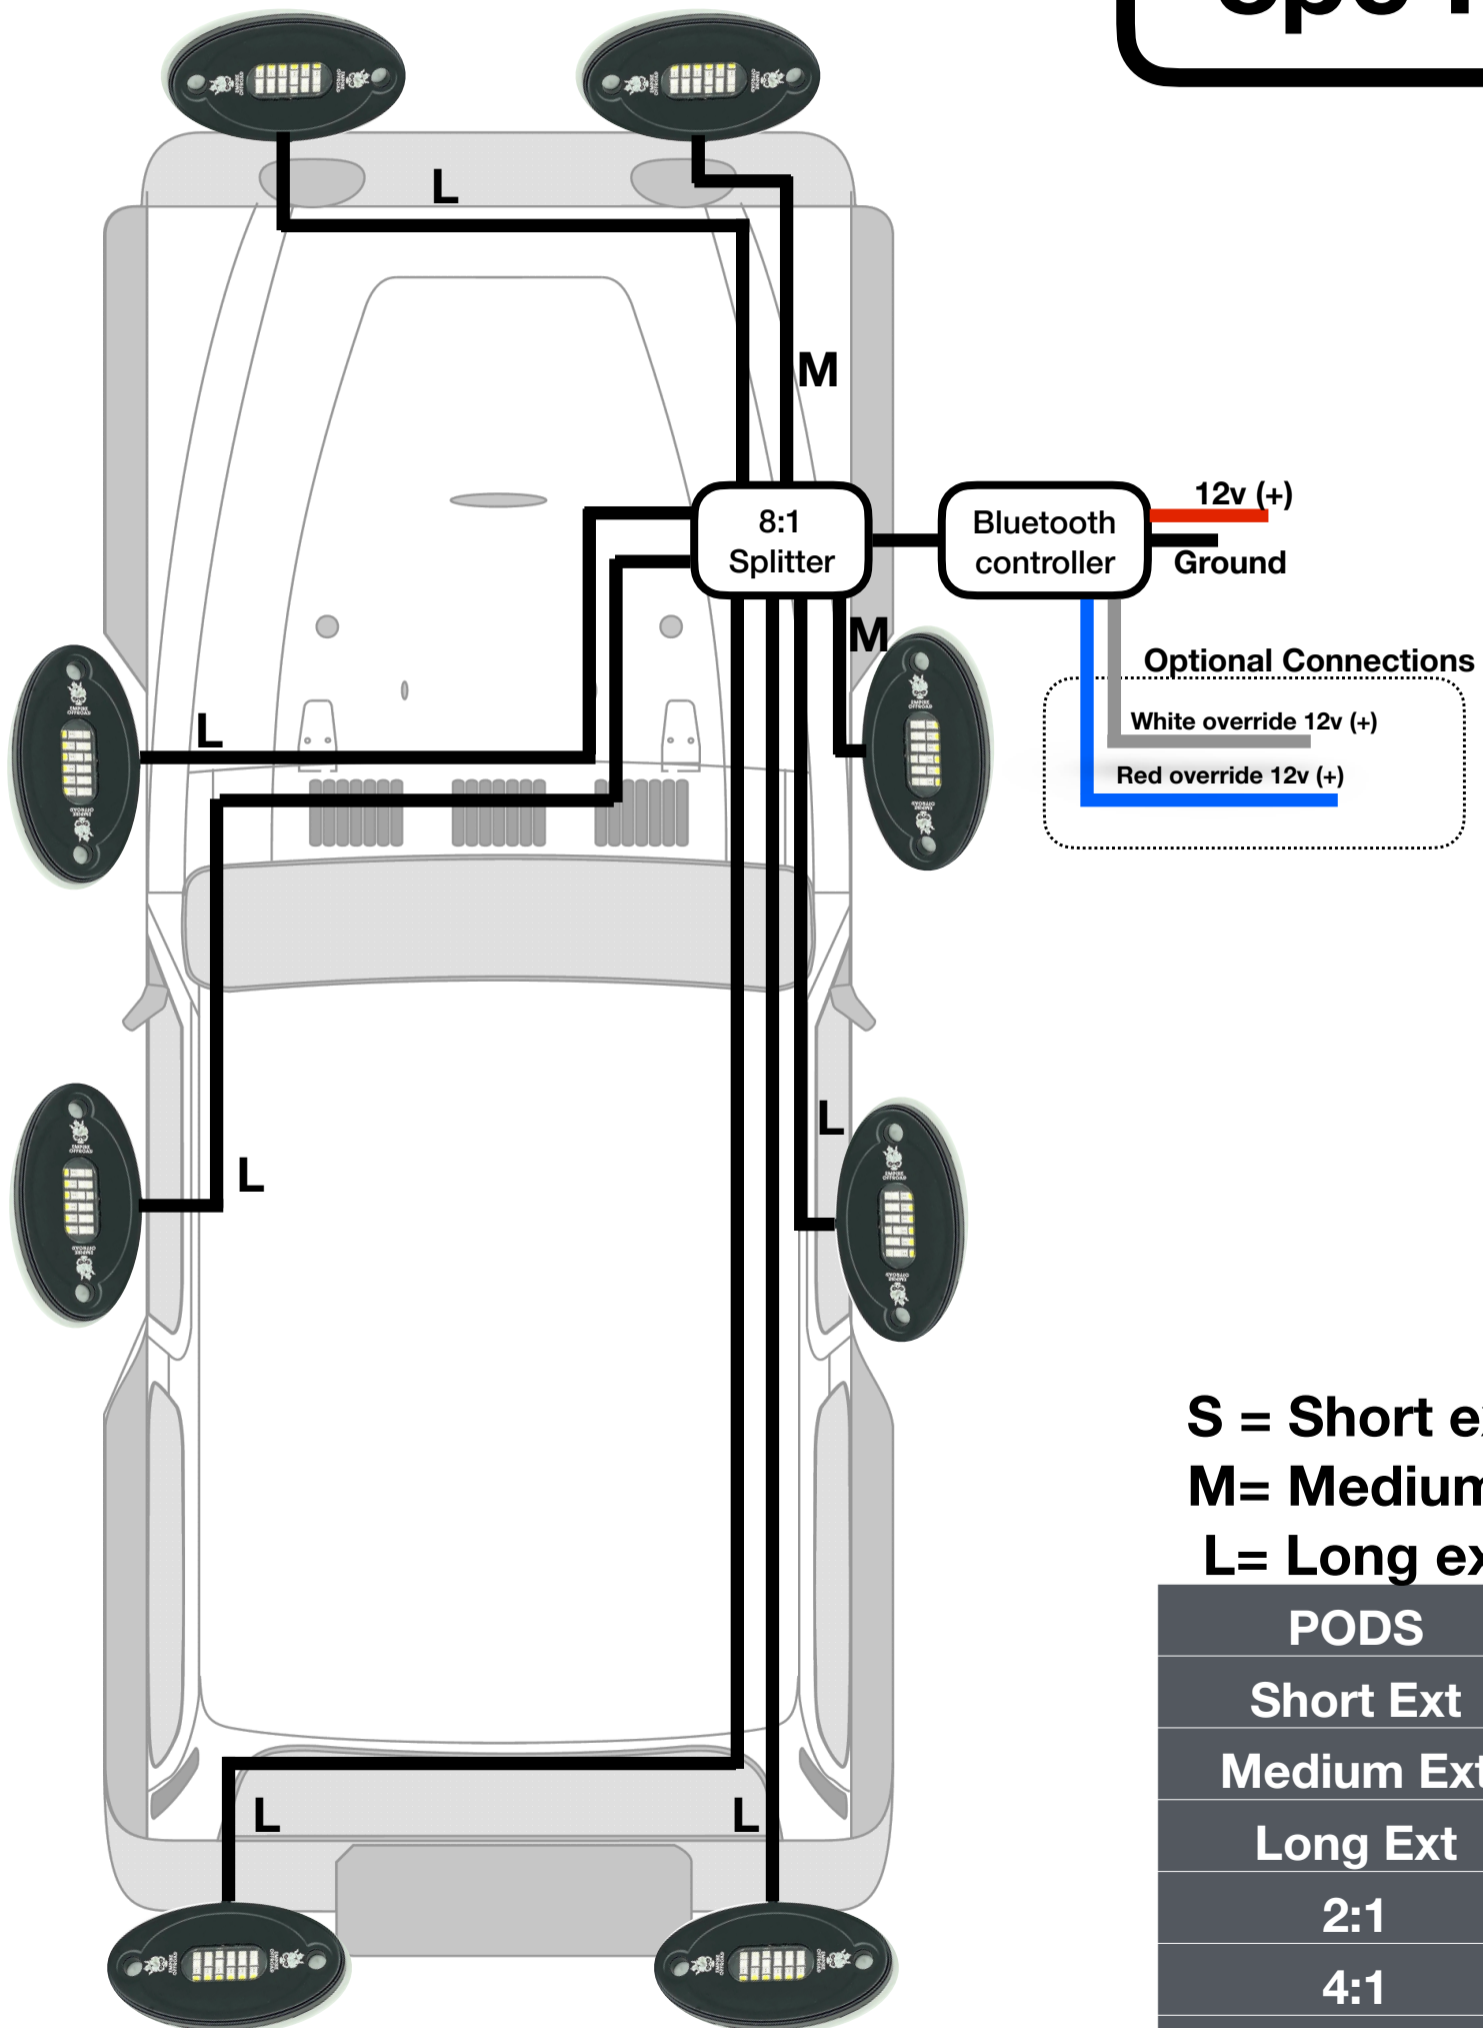

Highland Series Rock Lights - Wiring Schematic

Interior Strip Kit

S = Short extension
M = Medium extension
L = Long extension

| | |
|------------|---|
| Strips | 4 |
| Short Ext | 2 |
| Medium Ext | 1 |
| Long Ext | 1 |
| 2:1 | 1 |
| 4:1 | - |
| 6:1 | - |
| 8:1 | - |

EMPIRE OFFROAD

Highland Series Rock Lights - Wiring Schematic

8pc Kit

S = Short extension
M = Medium extension
L = Long extension

| | |
|------------|---|
| PODS | 8 |
| Short Ext | - |
| Medium Ext | 2 |
| Long Ext | 6 |
| 2:1 | - |
| 4:1 | - |
| 6:1 | - |
| 8:1 | 1 |