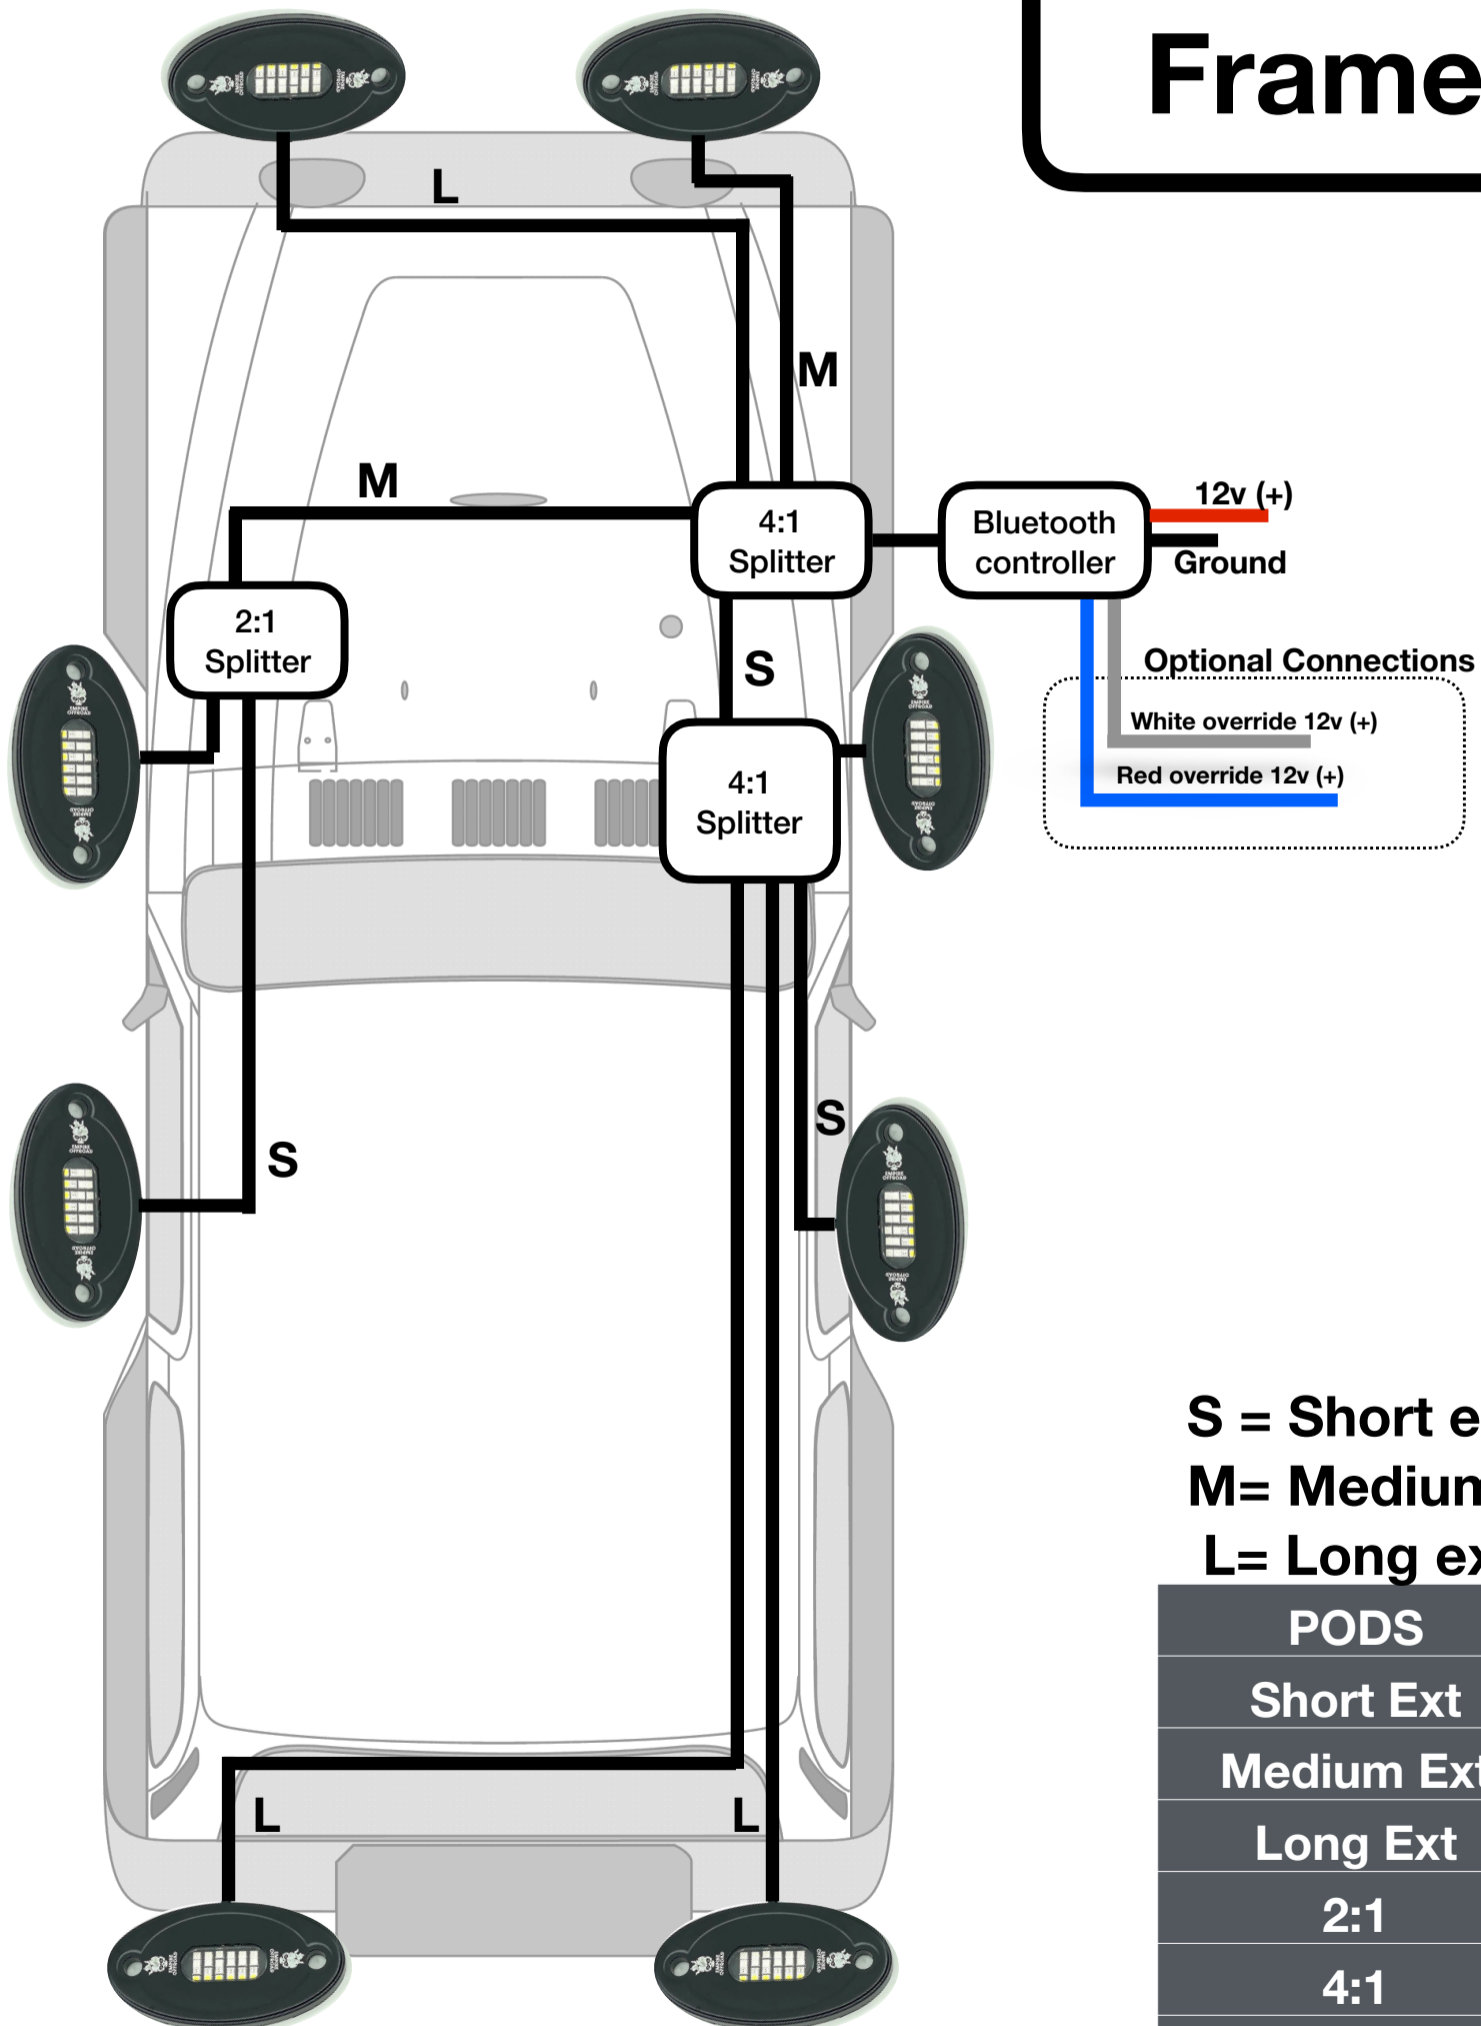

Highland Series Rock Lights - Wiring Schematic

Interior Strip Kit

S = Short extension
M = Medium extension
L = Long extension

| | |
|------------|---|
| Strips | 4 |
| Short Ext | 2 |
| Medium Ext | 1 |
| Long Ext | 1 |
| 2:1 | 1 |
| 4:1 | - |
| 6:1 | - |
| 8:1 | - |

EMPIRE OFFROAD

Highland Series Rock Lights - Wiring Schematic

8pc Kit

S = Short extension
M = Medium extension
L = Long extension

| | |
|------------|---|
| PODS | 8 |
| Short Ext | - |
| Medium Ext | 2 |
| Long Ext | 6 |
| 2:1 | - |
| 4:1 | - |
| 6:1 | - |
| 8:1 | 1 |

EMPIRE OFFROAD

Highland Series Rock Lights - Wiring Schematic

8pc Modular Frame Kit

S = Short extension
M = Medium extension
L = Long extension

| | |
|------------|---|
| PODS | 8 |
| Short Ext | 3 |
| Medium Ext | 2 |
| Long Ext | 3 |
| 2:1 | 1 |
| 4:1 | 2 |
| 6:1 | - |
| 8:1 | - |

EMPIRE OFFROAD

Highland Series Rock Lights - Wiring Schematic

12pc Kit

Highland Series Rock Lights - Wiring Schematic

**12pc Kit
Alternate**

S = Short extension
M = Medium extension
L = Long extension

| | |
|------------|----|
| PODS | 12 |
| Short Ext | - |
| Medium Ext | 11 |
| Long Ext | 3 |
| 2:1 | - |
| 4:1 | 4 |
| 6:1 | - |
| 8:1 | - |