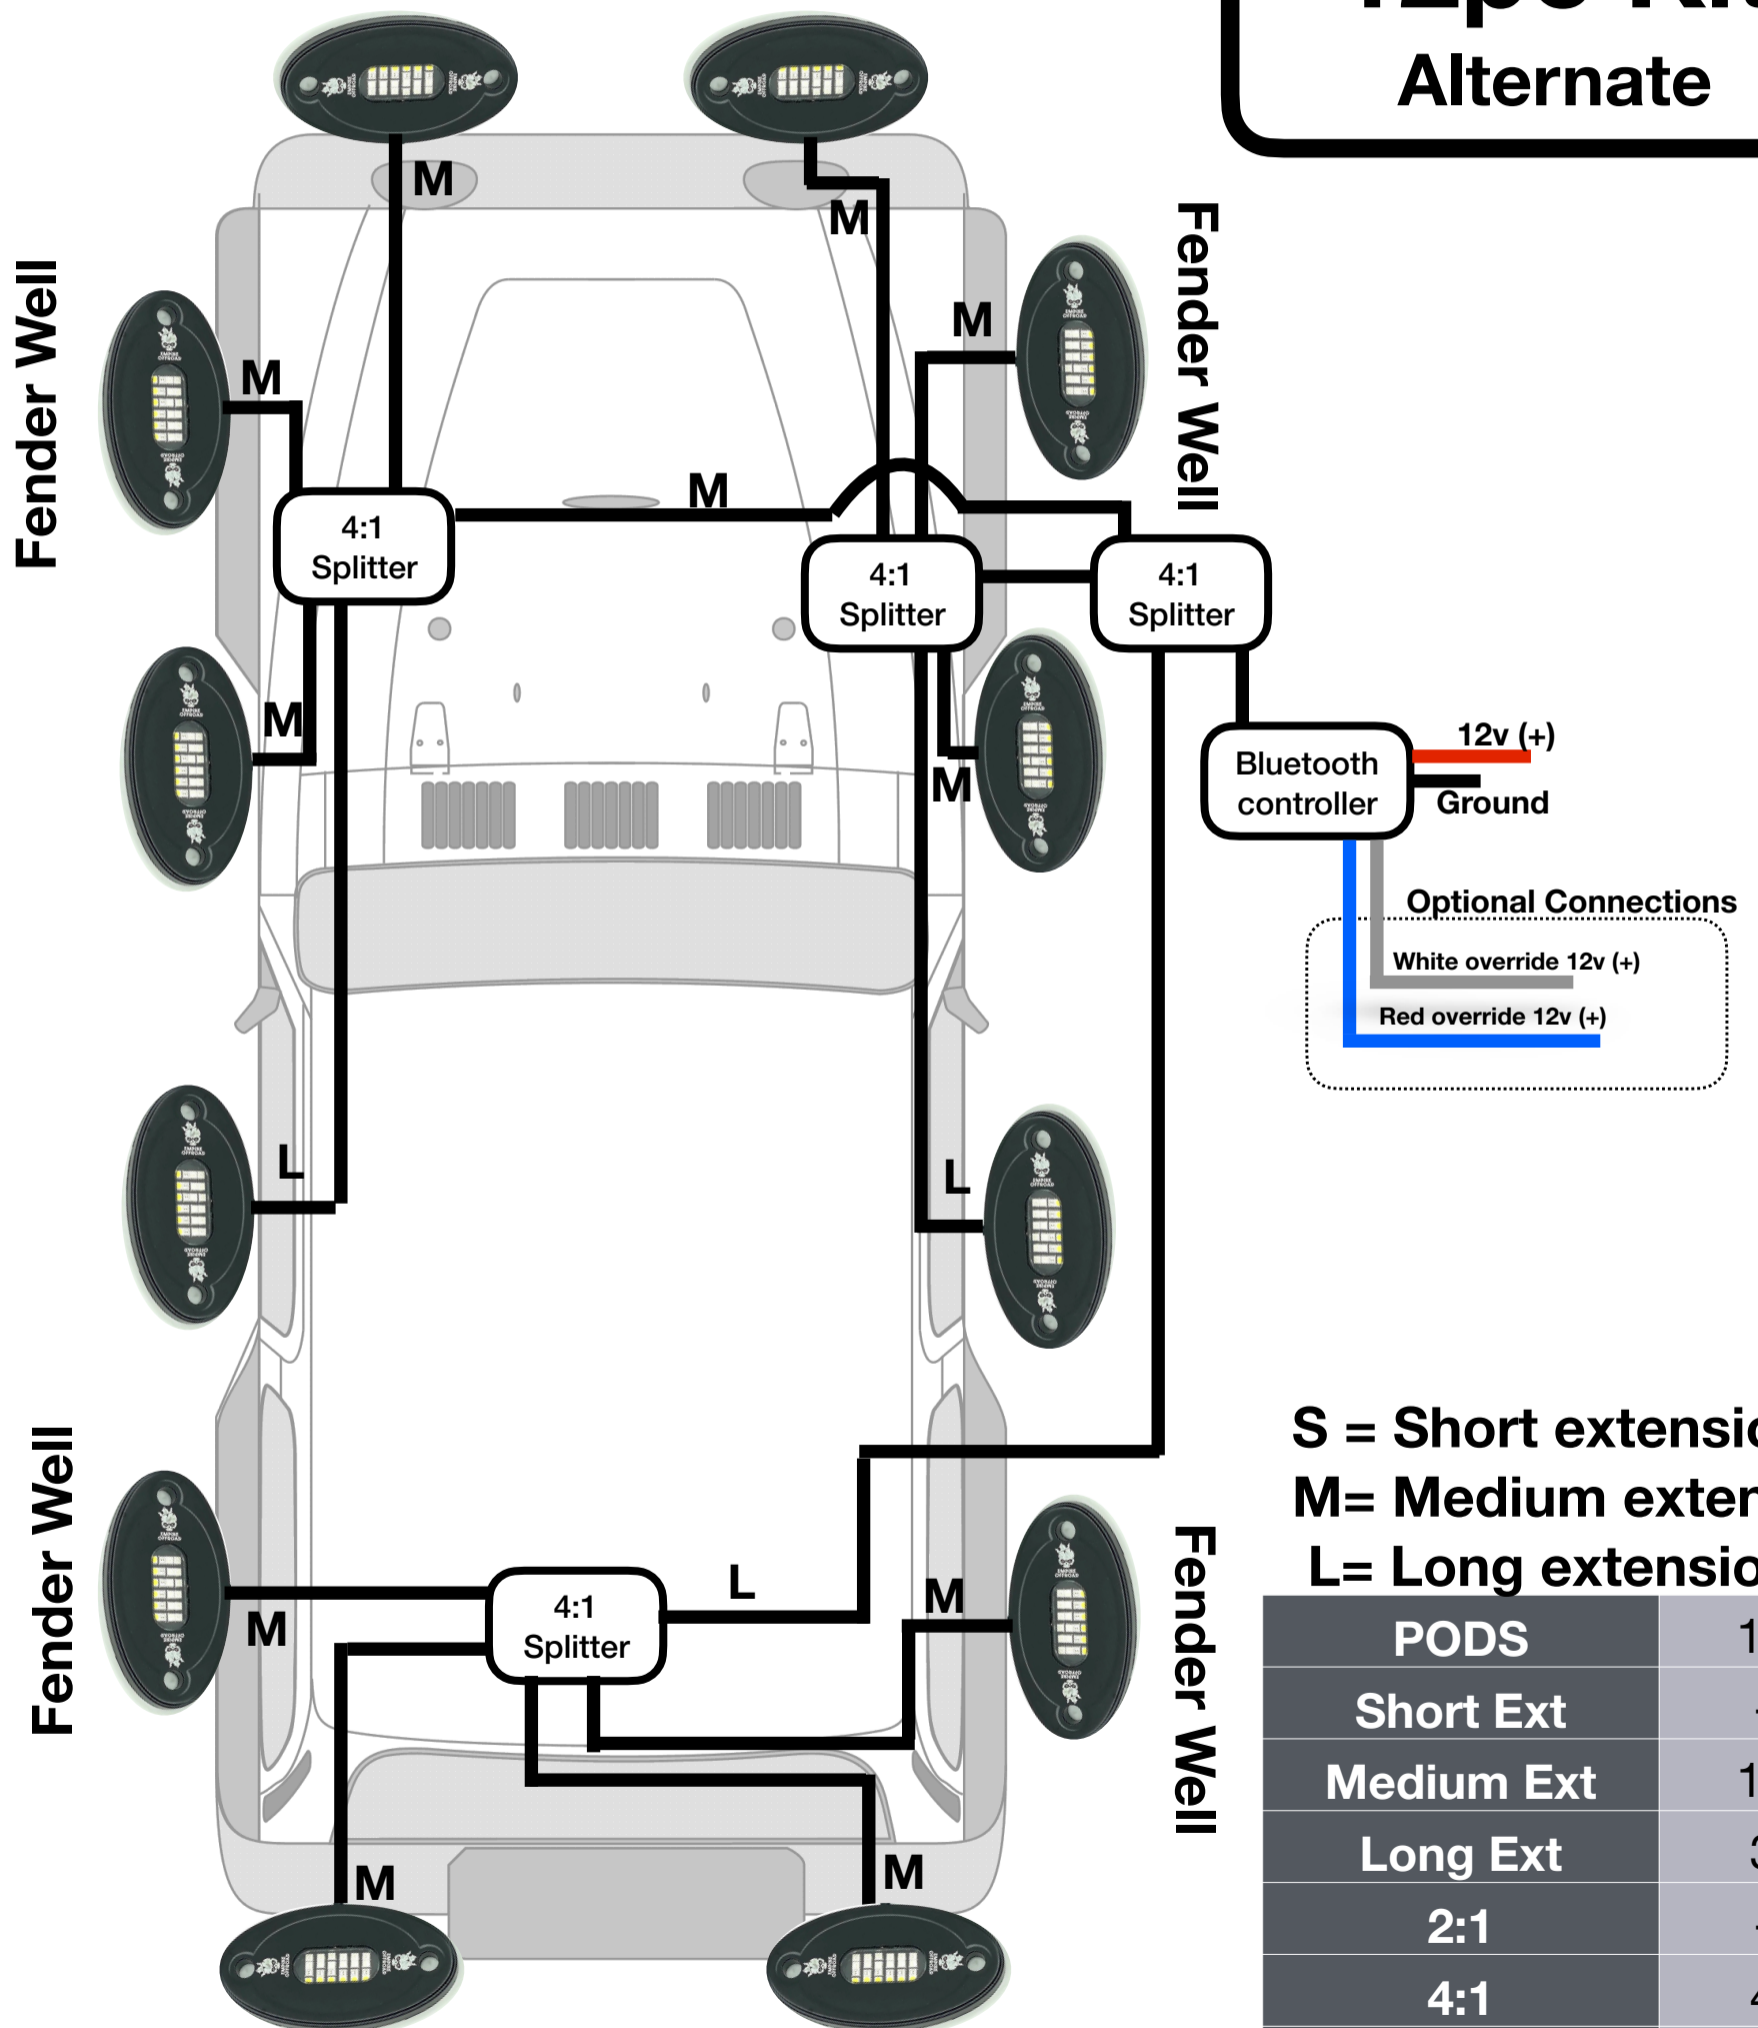

EMPIRE OFFROAD

Highland Series Rock Lights - Wiring Schematic

8pc Modular Frame Kit

S = Short extension
M = Medium extension
L = Long extension

| | |
|------------|---|
| PODS | 8 |
| Short Ext | 3 |
| Medium Ext | 2 |
| Long Ext | 3 |
| 2:1 | 1 |
| 4:1 | 2 |
| 6:1 | - |
| 8:1 | - |

EMPIRE OFFROAD

Highland Series Rock Lights - Wiring Schematic

8pc Modular Fender Kit

| | |
|------------|---|
| PODS | 8 |
| Short Ext | 1 |
| Medium Ext | 1 |
| Long Ext | 2 |
| 2:1 | 4 |
| 4:1 | 1 |
| 6:1 | - |
| 8:1 | - |

EMPIRE OFFROAD

Highland Series Rock Lights - Wiring Schematic

12pc Kit

Highland Series Rock Lights - Wiring Schematic

**12pc Kit
Alternate**

S = Short extension
M = Medium extension
L = Long extension

| | |
|------------|----|
| PODS | 12 |
| Short Ext | - |
| Medium Ext | 11 |
| Long Ext | 3 |
| 2:1 | - |
| 4:1 | 4 |
| 6:1 | - |
| 8:1 | - |

EMPIRE OFFROAD

Highland Series Rock Lights - Wiring Schematic

16pc Kit