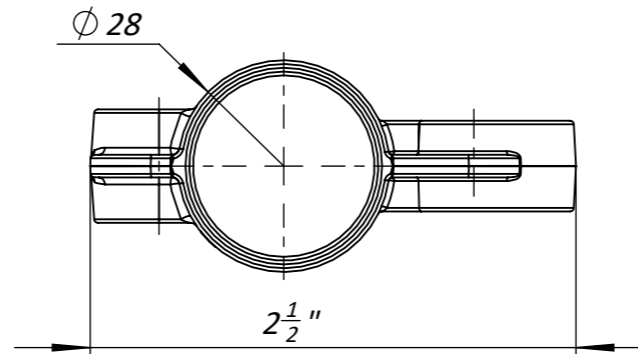

Orig. Inv. No.	Sign. and date	Repl. Inv. No.	Copy inv. No.	Sign. and date	Reference No.	Primary Usage

Plastic Edging Anhor

					Art. 8970-M			
					Plastic Edging Anhor			
					8970-M	Let.	Weight (lb)	Scale
							0.22	1:2
						Sheet	Sheets 1	
					Plastic			