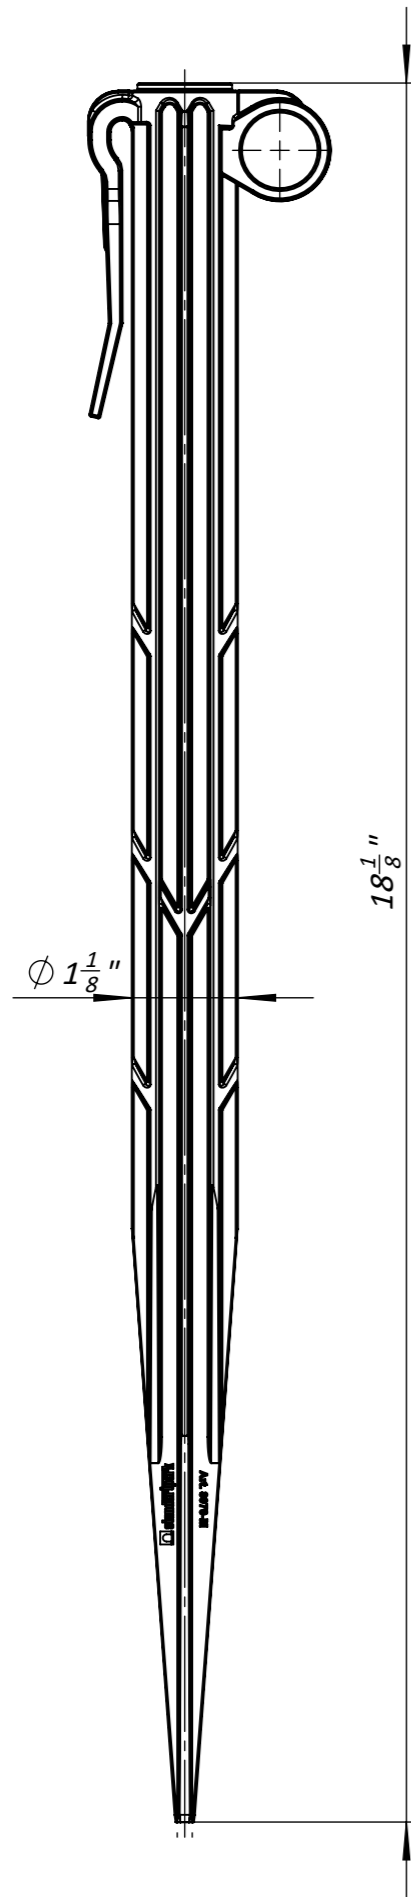

Orig. Inv. No.	Sign. and date	Repl. Inv. No.	Copy inv. No.	Sign. and date	Reference No.	Primary Usage

Plastic Edging Anhor

					Art. 8970-M			
					Plastic Edging Anhor			
					8970-M	Let.	Weight (lb)	Scale
							0.22	1:2
						Sheet	Sheets 1	
					Plastic			