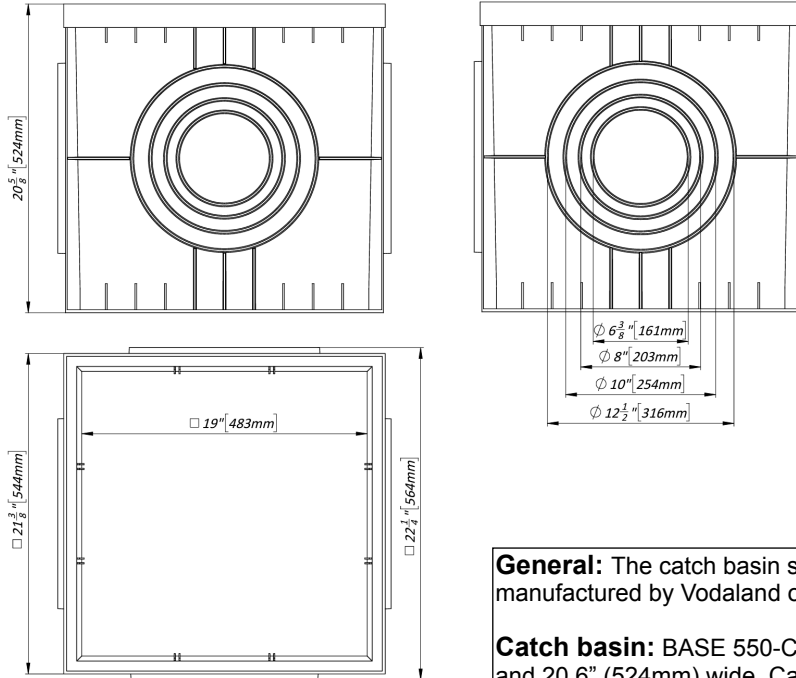

BASE 550-CBP CATCH BASIN - LOAD CLASS A15

22" (550mm) BASE PLASTIC CATCH BASIN

General: The catch basin shall be Vodaland Canada BASE 550-CBP as manufactured by Vodaland or approved equal.

Catch basin: BASE 550-CBP catch basin shall be 22.0" (550mm) deep and 20.6" (524mm) wide. Catch basins shall be manufactured from UV stabilized 100% recycled polypropylene. Units shall have four outlet sizes on each side. Catch basins shall be equipped with a specified grate to withstand a required EN1433 load class and debris basket made of galvanized steel.

Catch basin

Name	Article	H, in	H, mm	W, in	W, mm	Load Class
22x22 Plastic catch basin	8570-GY	15.4	391	15.9	403	C250
22x22 Steel basket	61991-P	1.0	33	15.4	389	-
21x21 Plastic grate (green)	3580-GN	1.0	33	16	389	A15
21x21 Plastic grate (tray)	3580-GY	1.0	26	15.4	391	A15
21x21 Galvanized Steel Grate (mesh)	3520	0.9	24	15.4	390	A15
21x21 Stainless steel grate (slotted)	355028	7.3	186	13.0	330	C250

Outlet sizes:

1. Ø161mm
2. Ø203mm
3. Ø254mm
4. Ø316mm