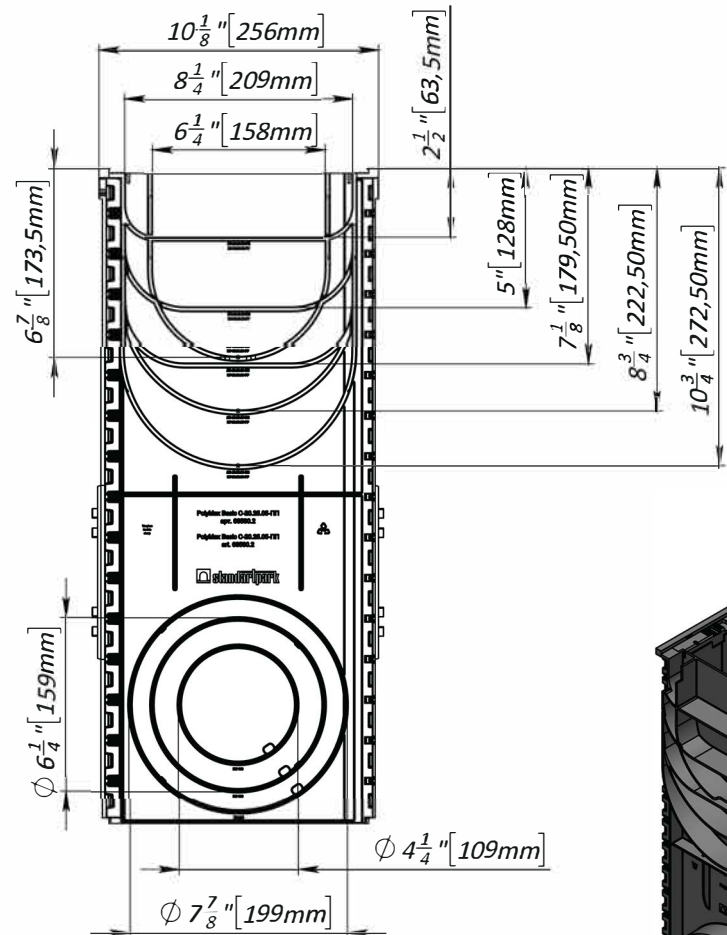

8" Plastic Sand Trap

Deviation of the actual weight of the nominal can be up to 10%

				Art. 858007		
				8" Plastic Sand Trap		
Rev. Sheet	Doc. No.	Sign.	Data	Let.	Weight (lb)	Scale
			11.09.14		9.4	1:5
				Sheet		Sheets 1
				858007		
				Load Class C		
				Plastic		
				VODALAND		