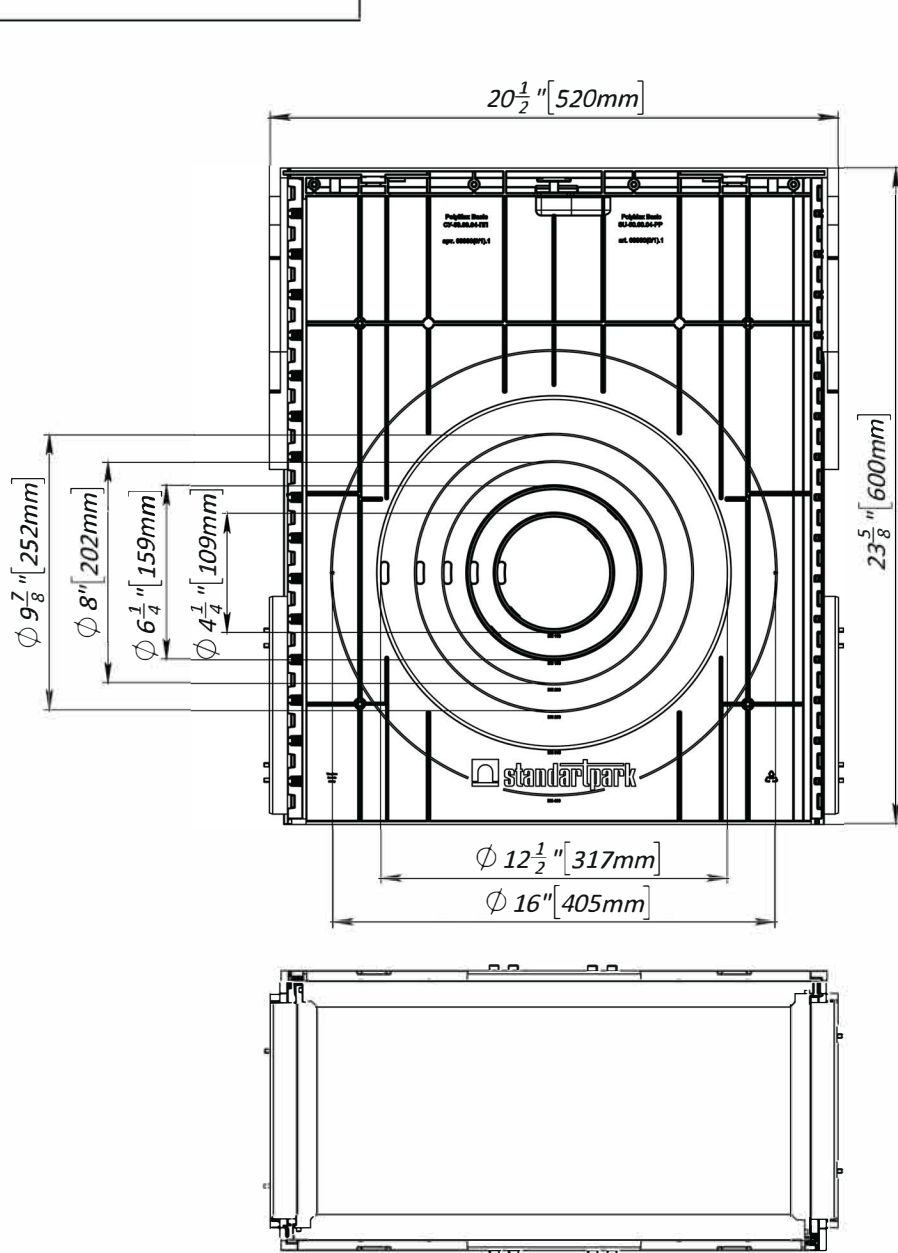

8" Plastic Sand Trap

Deviation of the actual weight of the nominal can be up to 10%

				Art. 858007		
				8" Plastic Sand Trap		
Rev. Sheet	Doc. No.	Sign.	Data	Let.	Weight (lb)	Scale
			11.09.14		9.4	1:5
				Sheet		Sheets 1
				858007		
				Load Class C		
				Plastic		
				VODALAND		