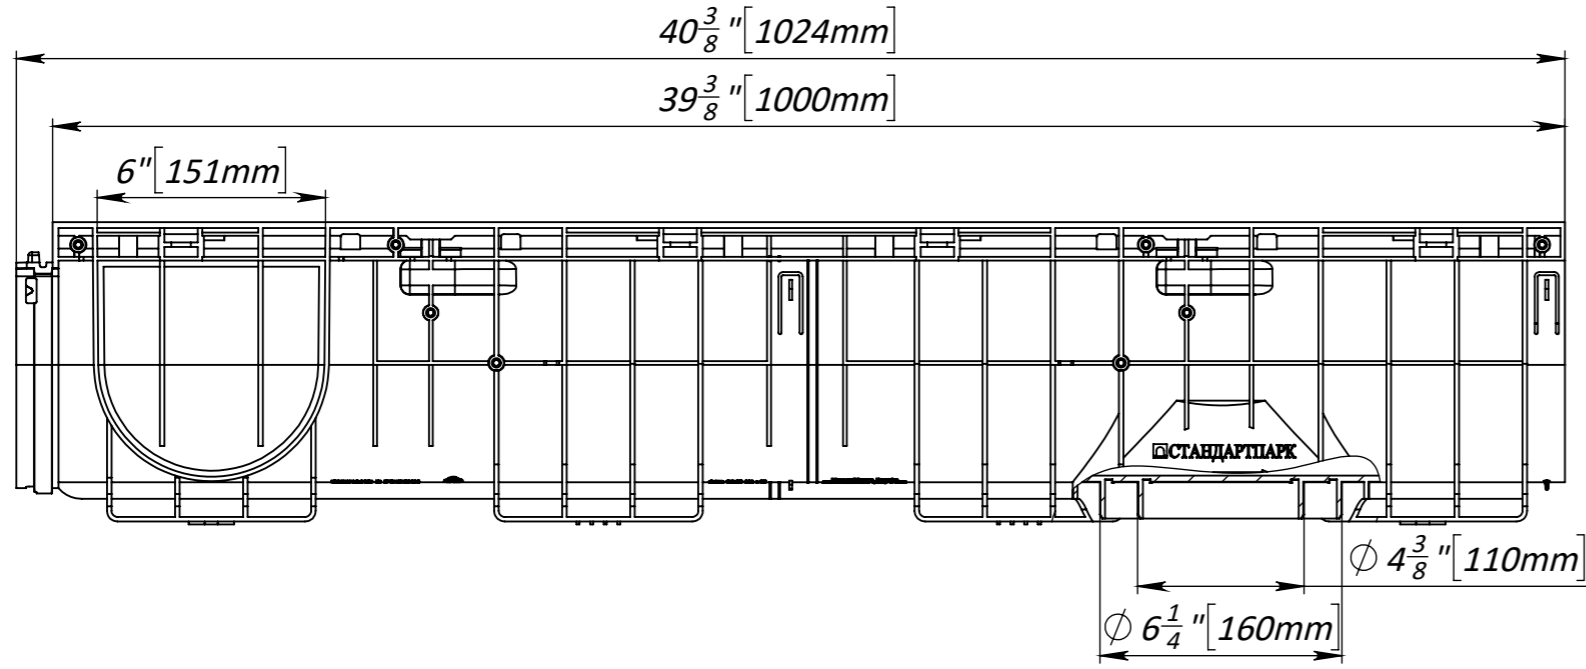

Primary Usage

Reference No.

Sign. and date

Copy inv. No.

Repl. Inv. No.

Sign. and date

Orig. Inv. No.

6" Plastic Channel

Deviation of the actual weight of the nominal can be up to 10%

						Art. 8240-M
						6" Plastic Channel
						Let. Weight (lb) Scale
						6.2 1:5
						Sheet Sheets 1
						Plastic