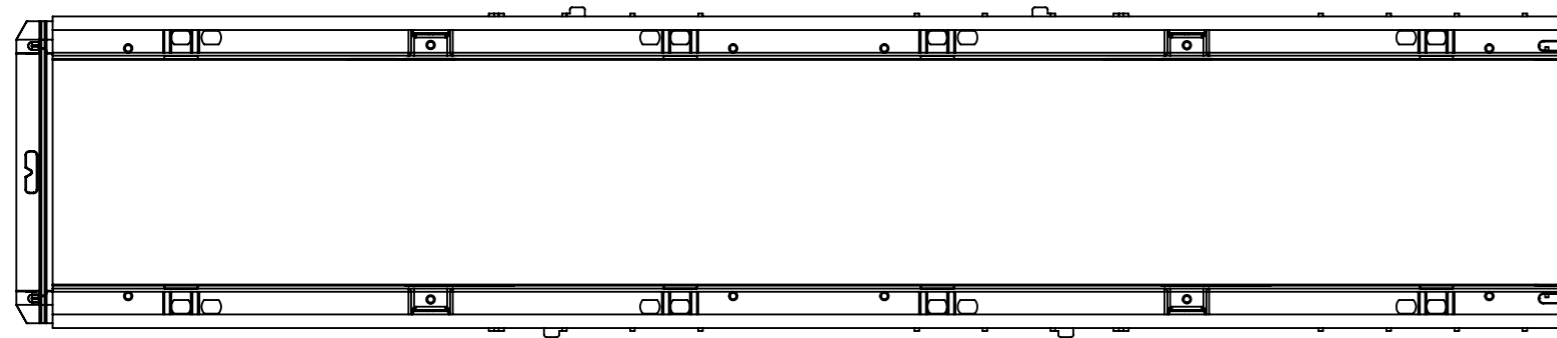

Primary Usage

Reference No.

Sign. and date

Copy inv. No.

Repl. Inv. No.

Sign. and date

Orig. Inv. No.

6" Plastic Channel

Deviation of the actual weight of the nominal can be up to 10%

						Art. 8240-M
						6" Plastic Channel
						Let. Weight (lb) Scale
						6.2 1:5
						Sheet Sheets 1
						Plastic