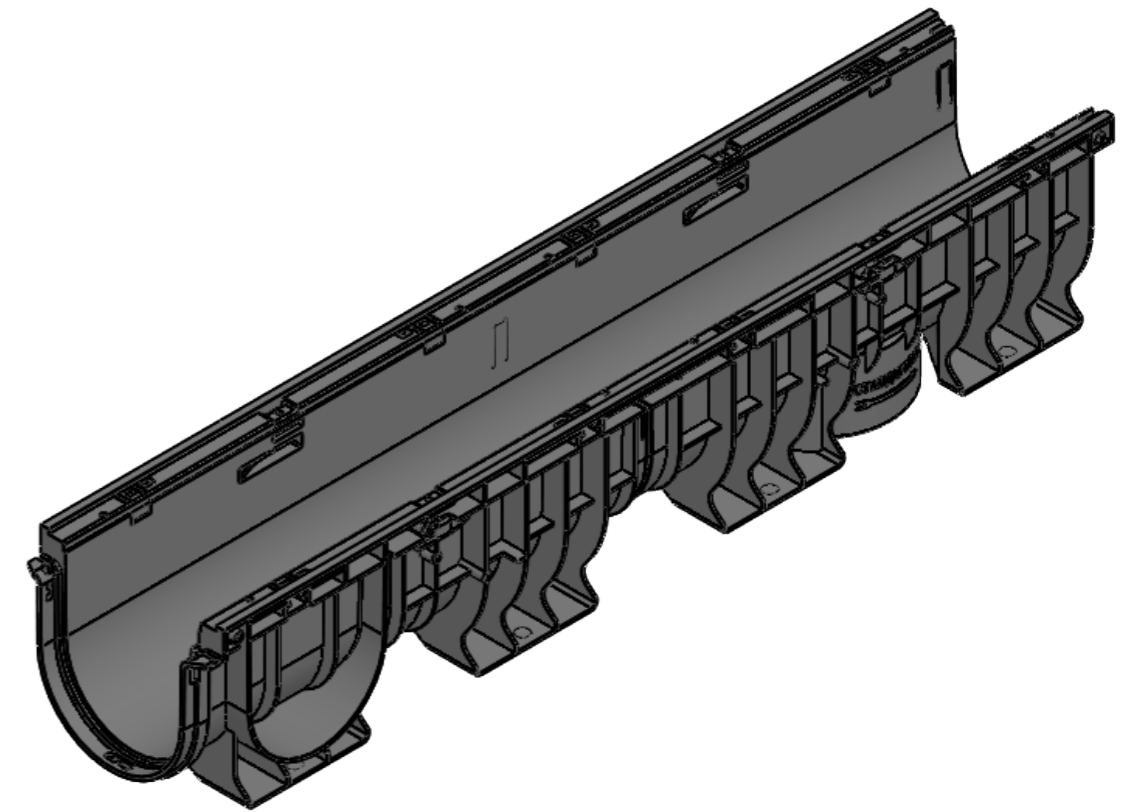

Primary Usage

Reference No.

Sign. and date

Copy inv. No.

Repl. Inv. No.

Sign. and date

Orig. Inv. No.

6" Plastic Channel

Deviation of the actual weight of the nominal can be up to 10%

						Art. 8240-M
						6" Plastic Channel
						Let. Weight (lb) Scale
						6.2 1:5
						Sheet Sheets 1
						Plastic