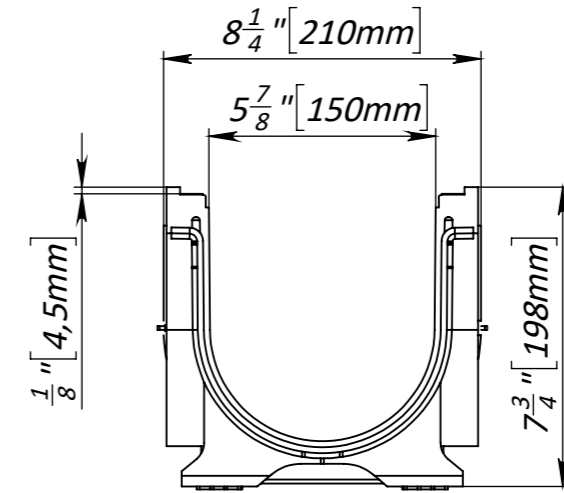

Primary Usage

Reference No.

Sign. and date

Copy inv. No.

Repl. Inv. No.

Sign. and date

Orig. Inv. No.

6" Plastic Channel

Deviation of the actual weight of the nominal can be up to 10%

						Art. 8240-M
						6" Plastic Channel
						Let. Weight (lb) Scale
						6.2 1:5
						Sheet Sheets 1
						Plastic