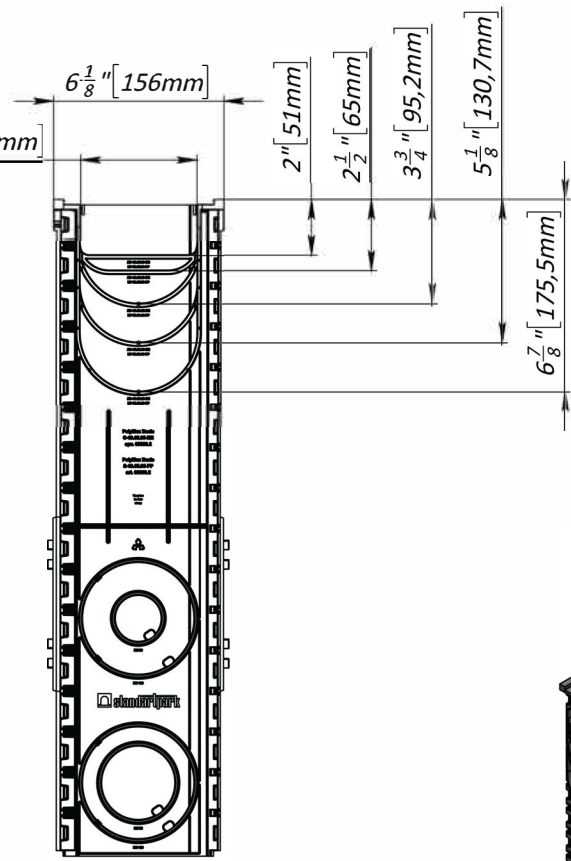

4" Plastic Sand Trap

Deviation of the actual weight of the nominal can be up to 10%

				Art. 808007			
				4" Plastic Sand Trap			
Rev. Sheet	Doc. No.	Sign.	Data	808007	Let.	Weight (lb)	Scale
			11.09.18			7.8	1:5
				Load Class C	Sheet	Sheets 1	
				Plastic			