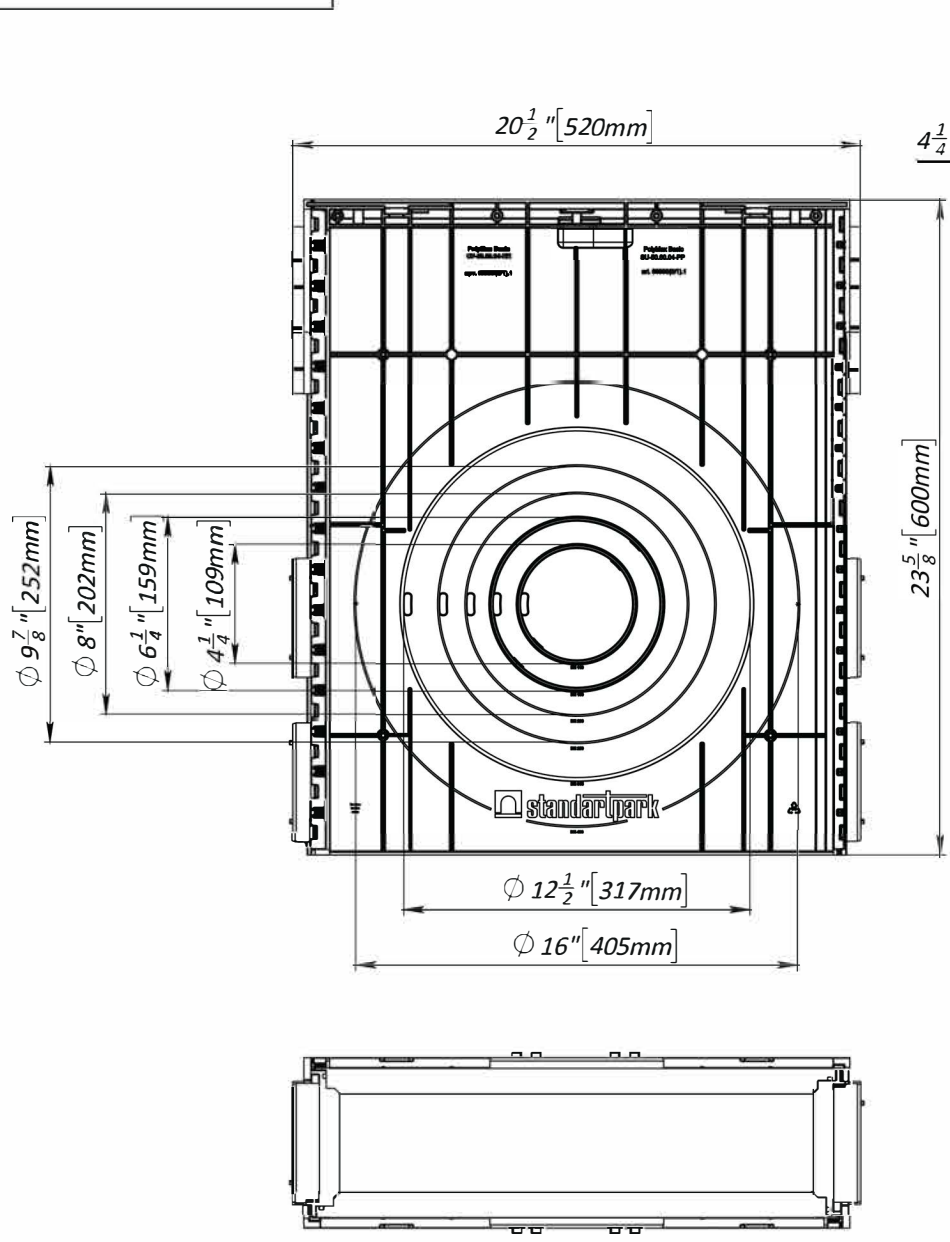

4" Plastic Sand Trap

Deviation of the actual weight of the nominal can be up to 10%

				Art. 808007			
				4" Plastic Sand Trap			
Rev. Sheet	Doc. No.	Sign.	Data	808007	Let.	Weight (lb)	Scale
			11.09.18			7.8	1:5
				Load Class C	Sheet	Sheets 1	
				Plastic			