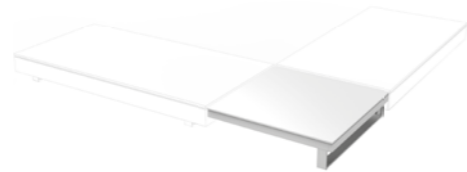

FARBOPTIONEN
COLOUR OPTIONS

Oberfläche Surface
Corian® weiß
Corian® white

Unterkonstruktion
Frame and leg
Aluminium pulverbeschichtet
weiß Aluminum powder
coated white

Auch freistehend erhältlich
Also available as an independent
module

FARBOPTIONEN
COLOUR OPTIONS

Oberfläche Surface
Teak geölt
Oiled teak

Unterkonstruktion
Frame and leg
Aluminium pulverbeschichtet
weiß Aluminum powder
coated white

Auch freistehend erhältlich
Also available as an independent
module