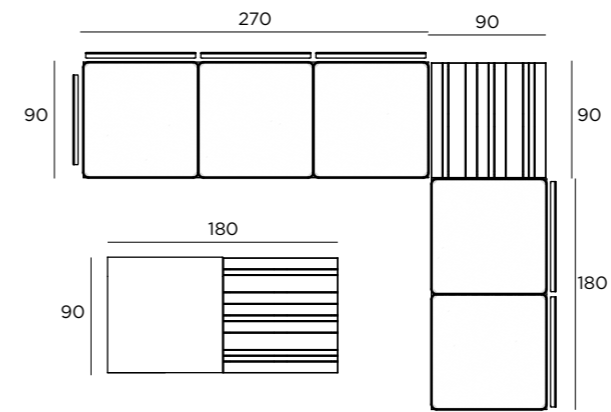

CONFIGURATION LARGE

PURE VERSION L1

1x Module 270, 1x Module 180, Corian 5x back- and 1x armrests,
Basic cushions (5x seat, 5x back, 1x side)
1x Wooden Module 90, 1x Wooden Module 90 Table +
Leg Frame + 1x Concrete Table