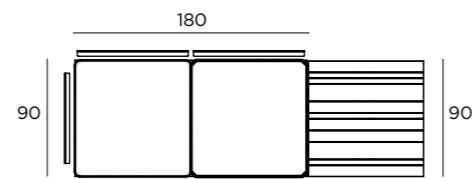

CONFIGURATION SMALL

PURE VERSION S1

1x Module 180, Corian 2x back- and 2x armrests
Basic cushions (2x seat, 2x back, 2x side)
1x Light Module 90 table + 1x Leg Frame

PURE VERSION S2

1x Module 180, Corian 2x back- and 1x armrests,
Basic cushions (2x seat, 2x back, 1x side)
1x Wooden Module 90