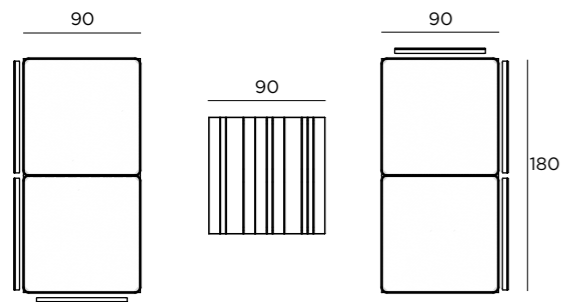

CONFIGURATION MEDIUM

PURE VERSION M1

2x Module 180, Corian 4x back- and 2x armrests
Basic cushions (4x seat, 4x back, 2x side)
1x Wooden Module 90 table + 1x Leg Frame