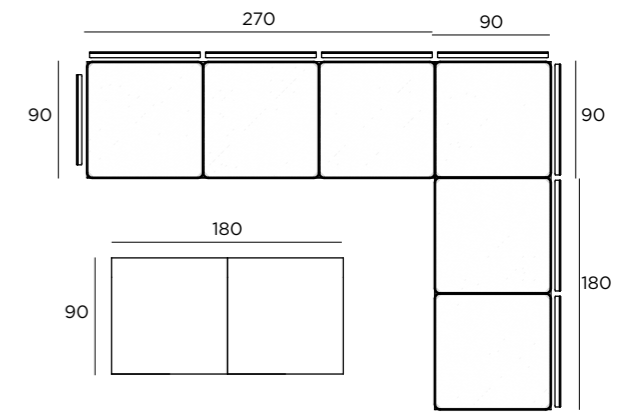

PURE VERSION L2

2x Module 270, Corian 7x back- and 1x armrests,
Basic cushions (6x seat, 5x back, 1x corner, 1x side)
1x Light Module 90 Table + 1x Leg Frame + 1x Concrete Table