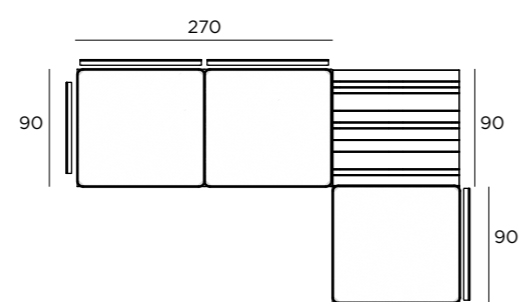

PURE VERSION M2

1x Module 180, 1x Module 90, Corian 3x back- and 1x armrests
Basic cushions (3x seat, 3x back, 1x side)
1x Wooden Module 90 + 1x Connection Rail