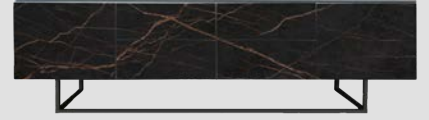

## Large TV Units

H 60cm x W 200cm x D 45cm

2 Doors

1 Door 3 Drawer

6 Drawers