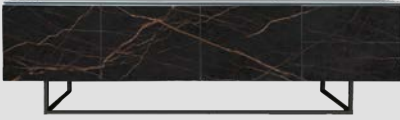

Large TV Units

H 60cm x W 200cm x D 45cm

2 Doors