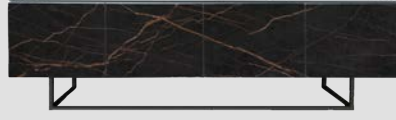

1 Door 3 Drawer