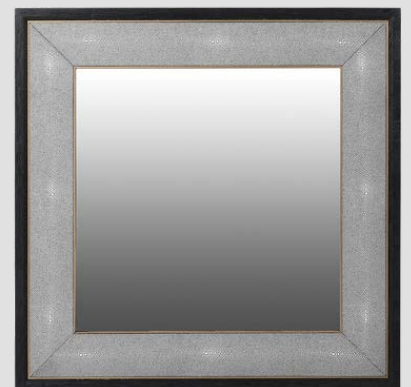

## The Tokyo Collection

Our Tokyo collection is crafted with a luxurious Shagreen texture, set aglow with black-stained oak surrounds and enhanced with a stingray pattern and inset brass detailing. These features combine to create an upscale look and feel, perfect for any modern living, dining or bedroom space.

**Lamp Table with Drawer**  
H 61cm x W 50cm x D 50cm

**2 Drawer Coffee Table**  
H 43cm x W 140cm x D 80cm

**Wall Mirror**  
H 75cm x W 75cm x D 3cm

**Narrow Console Table**  
H 87cm x W 120cm x D 35cm

**2 Drawer Console Table**  
H 83cm x W 150cm x D 45cm