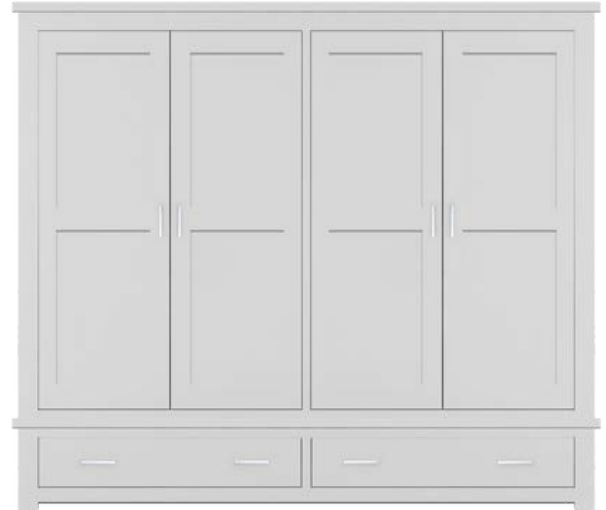

King Size Wardrobe Two Drawers
H 200 x W 185 x D 61cm
OP061