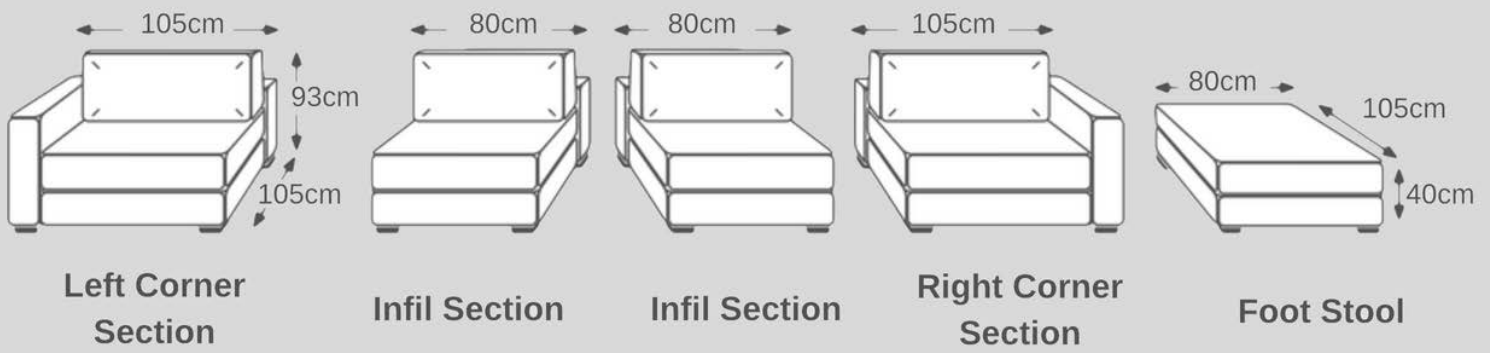

After many fruitless years of searching for the 'perfect' corner sofa we have decided to design our own!

Our Lambourn Sofa is the perfect modular sofa; designed for comfortable, stylish, flexible and future proof contemporary living.

Featuring a modular design which enables numerous configurations; from a 2 seat to a 3 or 4 seat sofa, to a left or right corner sofa - even a king-size sofa bed without compromising on comfort.

Once you have chosen the perfect configuration to suit your home; the Lambourn sections are linked together using hidden brackets, which are easy to engage and decouple as required.