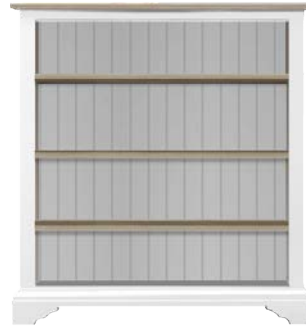

## 1 Door 2 Shelf TV Unit

Medium H 69cm W 150cm D 45cm

CAV4007

Large H 69cm W 180cm D 45cm

2 Lower Door Bookcase

Semi Glazed Bookcase

Open Bookcase

2 Door Cupboard

Various sizes are available - please ask a member of staff for more information

Single Pedestal Desk  
H 77cm W 131cm D 50cm

Double Pedestal Desk  
H 77cm W 183cm D 50cm

Kneehole spacing 60cm - Keyboard tray optional - Choose your required pedestals