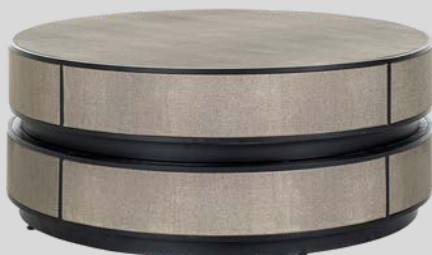

 [pavilioninteriorsuk](https://www.instagram.com/pavilioninteriorsuk)

Our stunning Beaumont collection is made from black-stained oak, which features a ray-skin print on the top and sides of each unit. The handles are beautifully finished in a brushed gold colour.

Side Table

H 51cm x W 48cm x D 48cm

Coffee Table

H 38cm x W 92cm x D 92cm

Nesting Coffee Tables

H 42cm x W 92cm x D 92cm

Console Table

H 92cm x W 165cm x D 40cm