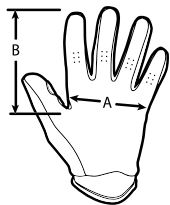

JERSEYS

Compare one of your t-shirts with the corresponding size chart below. Choose the same size jersey as you would for a t-shirt. Note that jerseys typically run larger for a loose, unrestricted fit.

MEN'S TEE	JERSEY SIZE
X-SMALL	XS
SMALL	SM
MEDIUM	MD
LARGE	LG
X-LARGE	XL
2X-LARGE	2XL
3X-LARGE	3XL

WOMEN'S TEE	JERSEY SIZE
SMALL	WSM
MEDIUM	WMD
LARGE	WLG
X-LARGE	WXL
2X-LARGE	W2XL

YOUTH TEE	JERSEY SIZE
X-SMALL (2-4)	YSM
SMALL (6-8)	YMD
MEDIUM (10-12)	YLG
LARGE (14-16)	YXL
X-LARGE (18-20)	Y2XL

HELMETS

Using a tape measure, measure the circumference of your head just above the ears and across the forehead. Refer to the chart for proper helmet size. Example: Head circumference measures 22-3/4" = Adult med helmet.

GLOVES

Measure the width of your palm "A" about 1" below the base of your fingers (about 3/4" for kids) and the length from the tip of your index finger to the base of your thumb "B" and match measurements to sizes listed on the chart.

MEN'S A/B	GLOVE SIZE	
3-5/8" / 4-3/8"	9 / 11cm	SM
3-3/4" / 4-1/2"	9.5 / 11cm	MD
3-7/8" / 4-5/8"	9.8 / 11.8cm	LG
004" / 4-3/4"	10.2 / 12cm	XL
4-1/8" / 4-7/8"	11 / 12.4cm	2XL

WOMEN'S A/B	GLOVE SIZE	
3-1/8" / 4"	8 / 10cm	WSM
3-1/4" / 4-1/8"	8 / 11cm	WMD
3-3/8" / 4-1/4"	8.5 / 11cm	WLG
3-1/2" / 4-3/8"	9 / 11cm	WXL

YOUTH A/B	GLOVE SIZE	
2-3/8" / 2-3/4"	6 / 7cm	Y2XS
2-1/2" / 2-7/8"	6.5 / 7cm	YXS
2-5/8" / 3"	6.7 / 7.5cm	YSM
2-3/4" / 3-1/8"	7 / 8cm	YMD
2-7/8" / 3-1/4"	7.5 / 8.5cm	YLG
3" / 3-3/8"	8 / 8.5cm	YXL

ADULT HEAD	HELMET SIZE	
20-3/8" - 21-1/8"	52 / 54cm	XS
21-1/4" - 22"	54 / 56cm	SM
22-1/8" - 22-7/8"	57 / 58cm	MD
23" - 23-3/4"	59 / 60cm	LG
23-7/8" & 24-5/8"	61 / 63cm	XL

YOUTH HEAD	HELMET SIZE	
18-1/2" - 19-1/8"	47 / 49cm	YOUTH SM
19-1/4" - 19-7/8"	49 / 50cm	YOUTH MD
20" - 20-1/2"	51 / 52cm	YOUTH LG