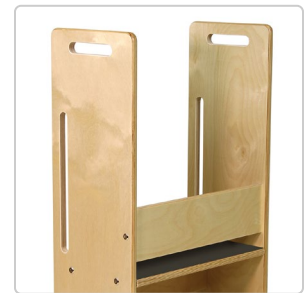

Step & Wash Stepping Stool

The Step & Wash Stepping Stool allows children a boost to the higher elements of a classroom, encouraging their independence. Rounded hand-holds and slip-resistant steps keep kids safe on the climb up. The Step & Wash with Brace keep kids from falling backwards.

Gripping, slip-resistant steps, keep kids safe

Rounded corners

Multiple hand-holds

Stepping Stool	Part No.	Length	Width	Height	Lbs
Step & Wash Stepping Stool	S396	19"	19"	36"	26
Step & Wash with Brace	S396-2	14"	20"	36"	30

Associated Items
 Trojan Change Tables have retractable stairs that allow kids to climb up to the change pad. (S397 Data Sheet)