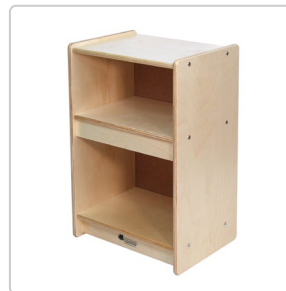

## Toddler Kitchen Furniture

Trojan's Toddler Sized Kitchen Furniture comes in single and combo units that inspire children to find their inner chef and create. Doors open easily with molded handles and stay in place with magnetic closures. Twistable knobs and screen printed features will last forever. Most units require some light assembly and a screwdriver to complete.

Each unit is made from sustainably sourced Baltic birch - an extremely durable engineered wood - which is easy to clean and keep hygienic.

Comes fully assembled. Made in Canada. FSC certified.

D384 shown

D381 Stove

D382 Sink

D385 Refrigerator

D386 Hutch

Toddler Sized Kitchen Furniture	Part No.	Length	Width	Height	Lbs
Toddler Stove Kitchen Unit	D381	20"	15"	20"	24
Toddler Sink Kitchen Unit	D382	20"	15"	20"	22
Toddler Stove & Sink Combo Unit	D384	35"	15"	30"	41
Toddler Refrigerator Kitchen Unit	D385	20"	15"	30"	32
Toddler Hutch Kitchen Unit	D386	20"	15"	27"	26