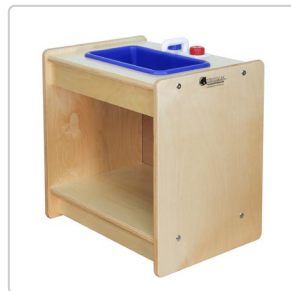

## Toddler Kitchen Furniture

Trojan's Toddler Sized Kitchen Furniture comes in single and combo units that inspire children to find their inner chef and create. Doors open easily with molded handles and stay in place with magnetic closures. Twistable knobs and screen printed features will last forever. Most units require some light assembly and a screwdriver to complete.

Each unit is made from sustainably sourced Baltic birch - an extremely durable engineered wood - which is easy to clean and keep hygienic.

Comes fully assembled. Made in Canada. FSC certified.

D384 shown

D381 Stove

D382 Sink

D385 Refrigerator

D386 Hutch

Toddler Sized Kitchen Furniture	Part No.	Length	Width	Height	Lbs
Toddler Stove Kitchen Unit	D381	20"	15"	20"	24
Toddler Sink Kitchen Unit	D382	20"	15"	20"	22
Toddler Stove & Sink Combo Unit	D384	35"	15"	30"	41
Toddler Refrigerator Kitchen Unit	D385	20"	15"	30"	32
Toddler Hutch Kitchen Unit	D386	20"	15"	27"	26