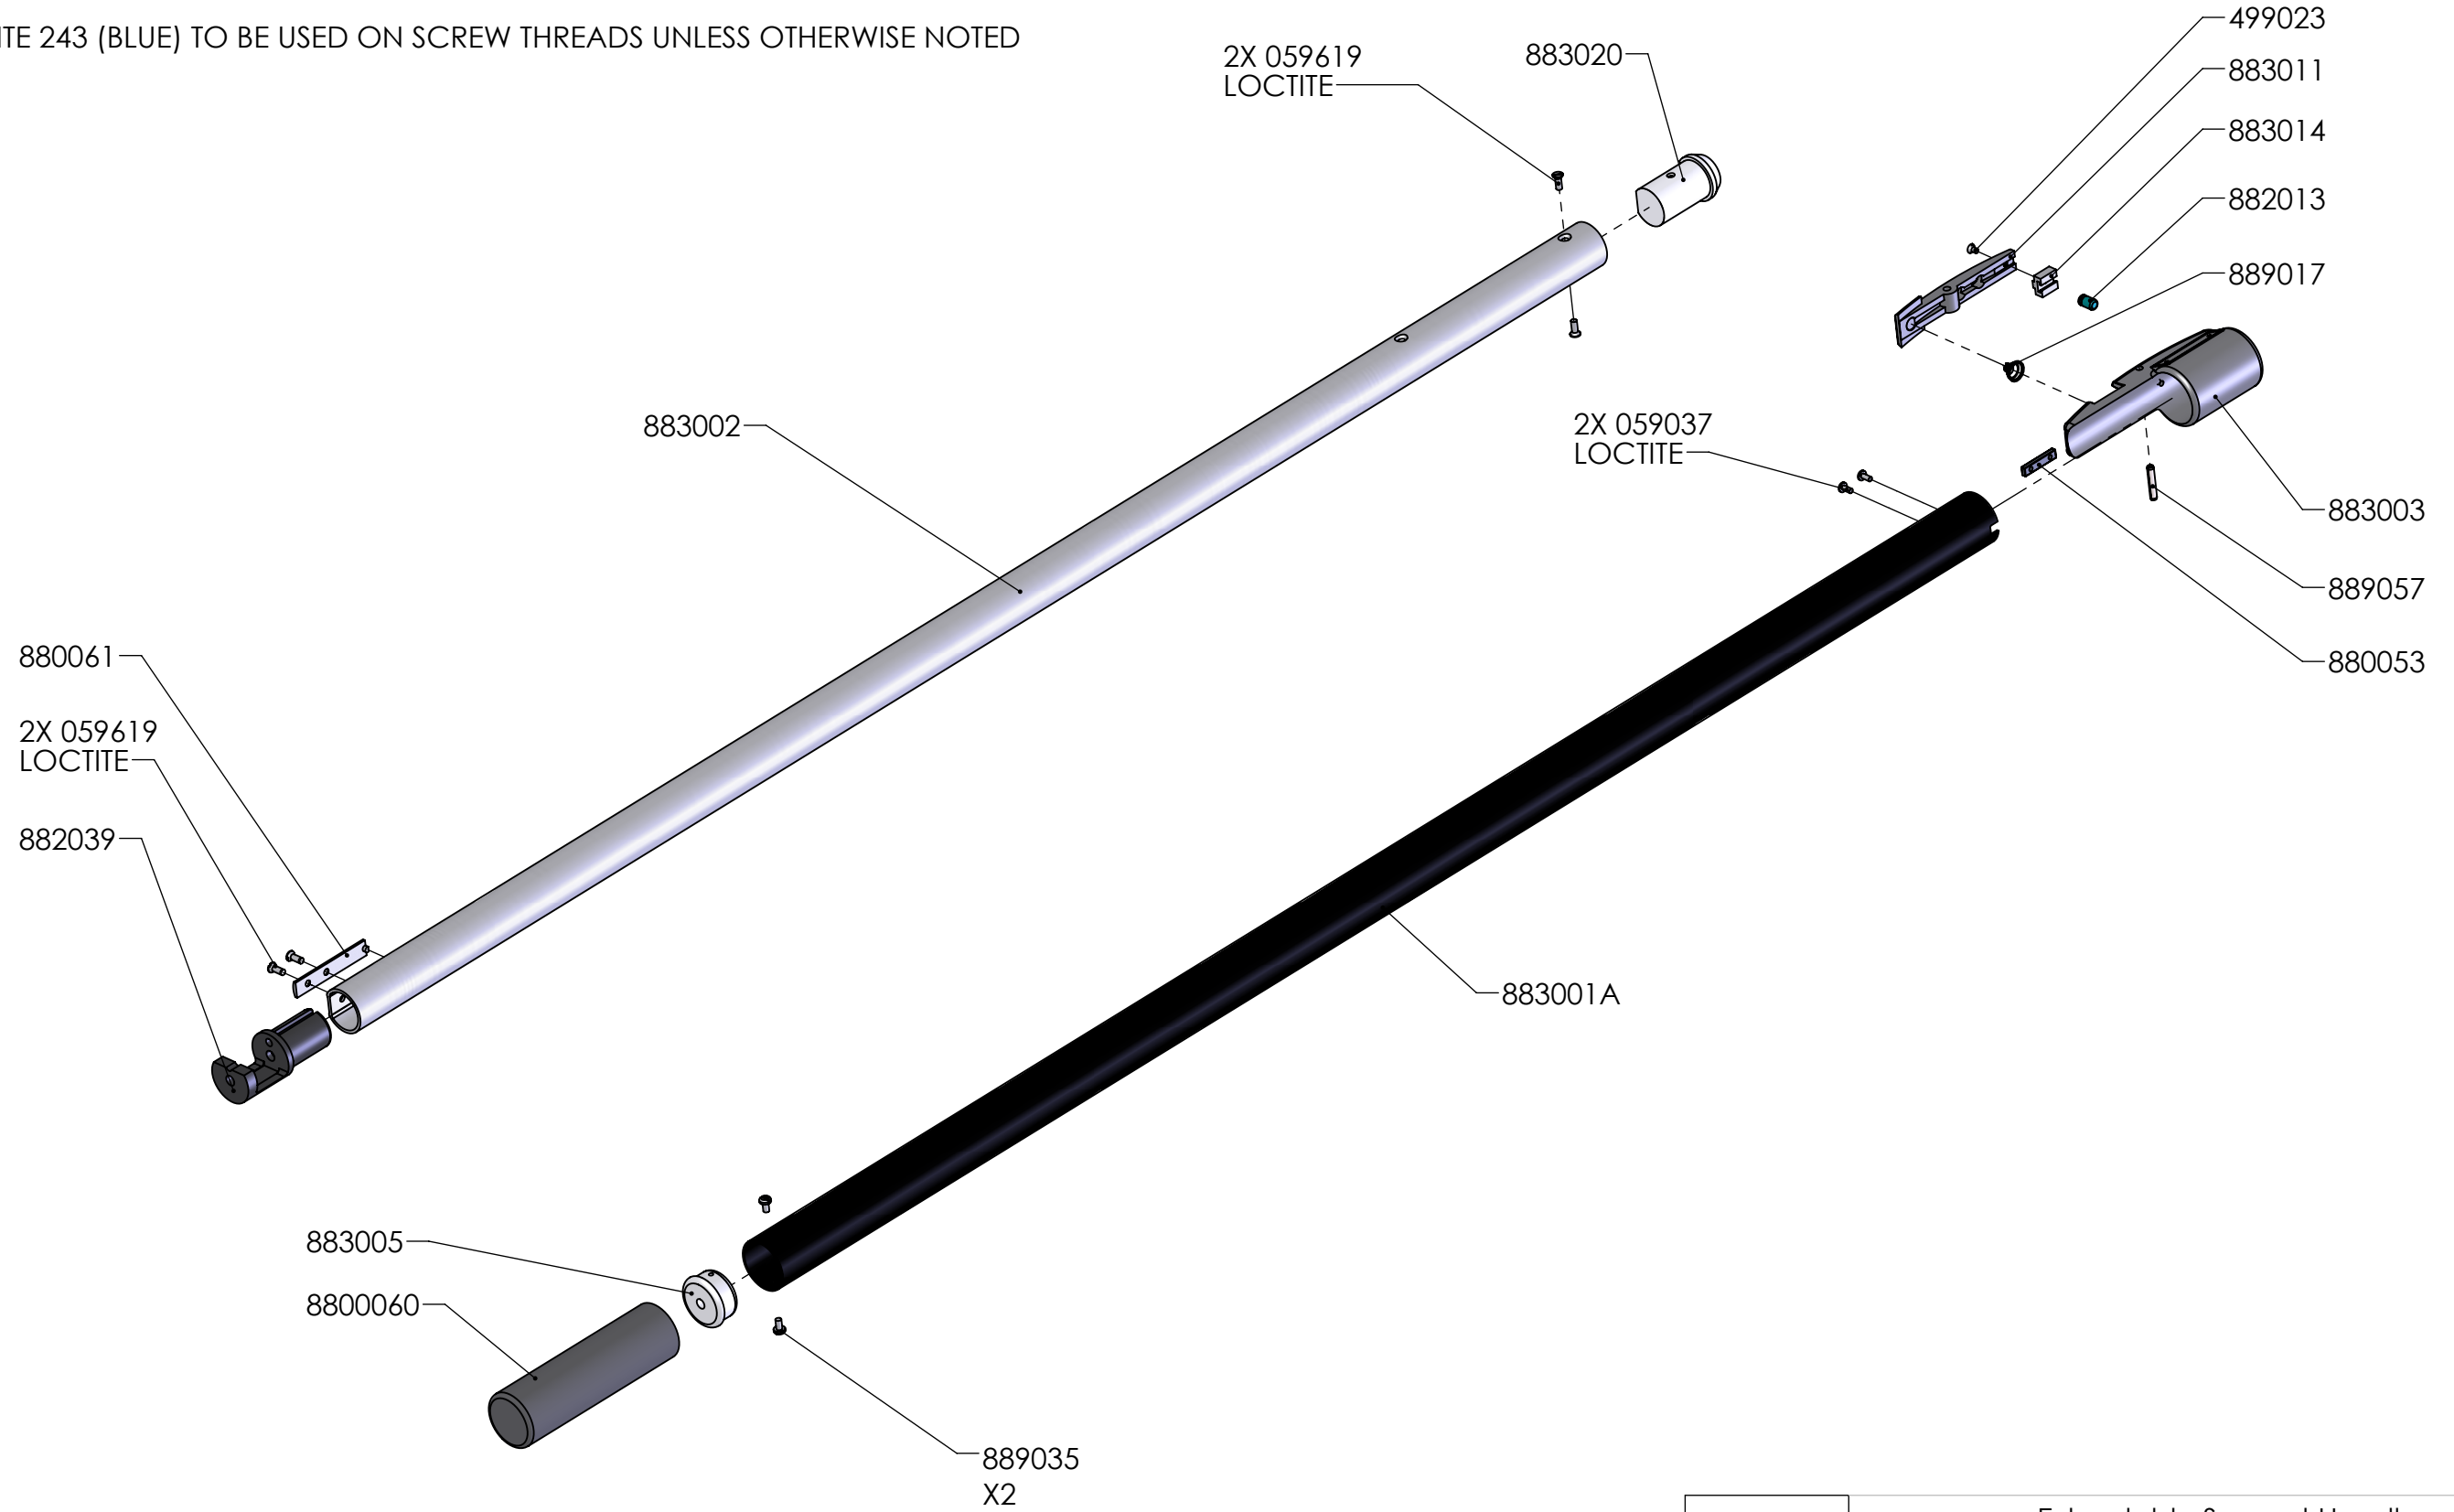

NOTES:

1. LOCTITE 243 (BLUE) TO BE USED ON SCREW THREADS UNLESS OTHERWISE NOTED

XH-AD	Extendable Support Handle	
		REV. A