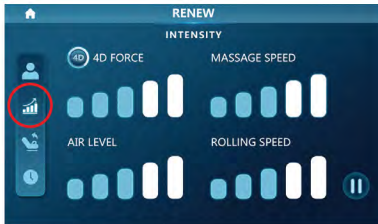

9. In MANUAL mode massage position page, you can control the massage hand position through FIXED POINT, FULL BODY, AREA, UP and DOWN.

In "full body" mode, "up" and "down" are invalid

10. In MANUAL mode OPTIONS page, you can choose the other functions you may need, such as: HEATING, LEG ROLLING, FOOT ROLLING, BLUE TOOTCH, RANGE, WIDTH, MIDDLE and NARROW.

OPERATION GUIDE

11. There are 4 functions: HEATING, LEG ROLLING, AIR MASSAGE and ADD TO FAVORITES. You can add your favorite massage program into ADD TO FAVORITES.

12. This button helps to control: 4D FORCE, MESSAGE SPEED, AIR LEVEL and ROLLING SPEED. Note: some actions are controlled by automatic program, and manual adjustment is invalid at this time.