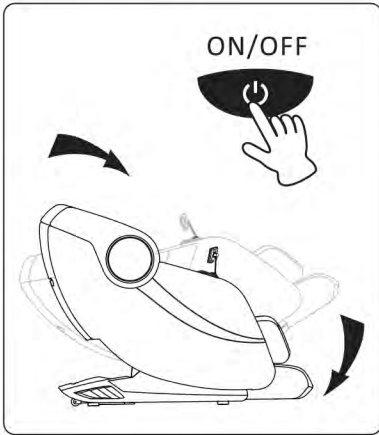

| 3 After use |

1. After the massage program is completed return the massage chair to upright position by turning off the massage chair.

Please check the surrounding prior to adjust the recline angle, paying special attention to children or pets that may be in close proximity.