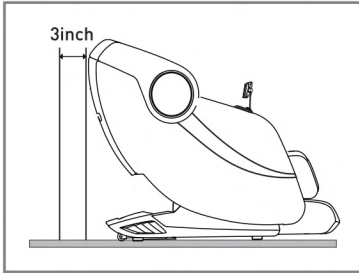

| 3. Place the massage chair in an open area |

- Allow sufficient space around the chair for recline purposes.
- 3 inch distance for the back side and 19.7 inch in front of the foot rest.