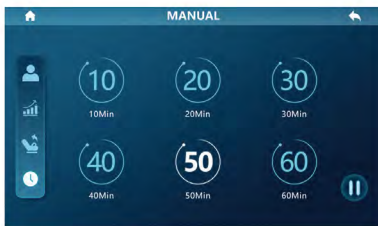

14. This button changes massage time: 10Min, 20Min, 30Min, 40Min, 50Min, 60Min.