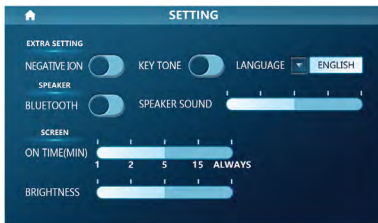

9. In MANUAL mode massage position page, you can control the massage hand position through FIXED POINT, FULL BODY, AREA, UP and DOWN.

In "full body" mode, "up" and "down" are invalid

10. In MANUAL mode OPTIONS page, you can choose the other functions you may need, such as: HEATING, LEG ROLLING, FOOT ROLLING, BLUE TOOTCH, RANGE, WIDTH, MIDDLE and NARROW.

OPERATION GUIDE

11. There are 4 functions: HEATING, LEG ROLLING, AIR MASSAGE and ADD TO FAVORITES. You can add your favorite massage program into ADD TO FAVORITES.

12. This button helps to control: 4D FORCE, MESSAGE SPEED, AIR LEVEL and ROLLING SPEED. Note: some actions are controlled by automatic program, and manual adjustment is invalid at this time.

13. This button helps to control: CALF RISE, CALF DOWN, CALF EXTEND, CALF SHRINK, FOOTREST EXTEND, FOOTREST SHRINK, ZERO GRAVITY, BACKREST RISE, BACKREST DOWN.

14. This button changes massage time: 10Min, 20Min, 30Min, 40Min, 50Min, 60Min.

15. Home page SETTING you can control the NEGATIVE ION, BLUETOOTH, LANGUAGE, KEY TONE, DORMANCY, BACKLIGHT in setting page.

16.LANGUAGE:ENGLISH / KOREAN

17.FAVORITES:You can add the programs you like into it and when you feel uncomfortable you can delete it.