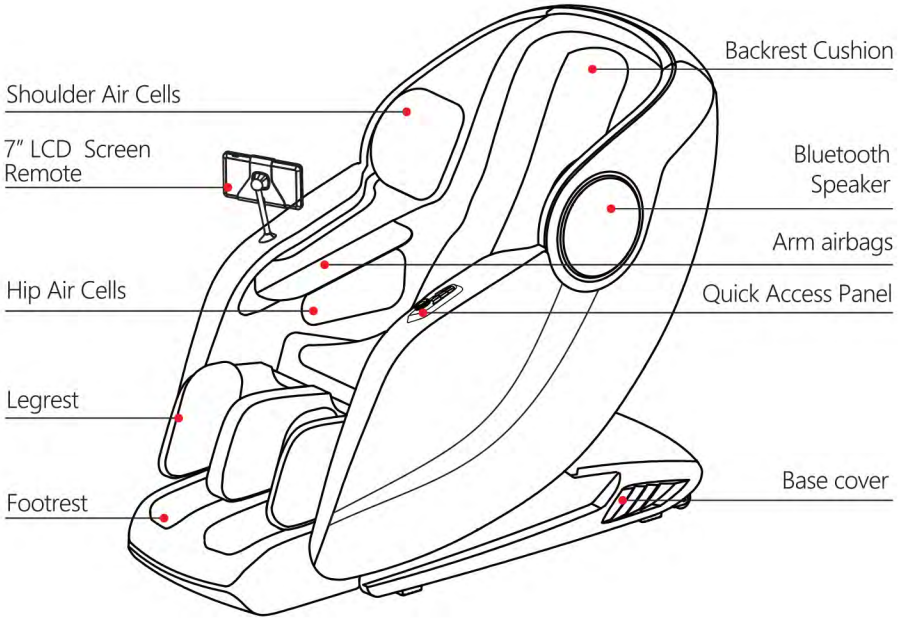

Warning : 1.Do not use it when gets wet.
 2.The disabled or people who need supervision.
 3.The chair has heat function, people who are insensitive to heat must pay high attention.

| Grounding instruction |

The chair is equipped with a cord having a grounding conductor. The plug must be plugged into an appropriate socket that is properly installed and matched with the plug.

 <p>Earth wire is not allowed to be in these places</p>	<p>Gas pipe: probably cause explosion or fire. Phone wire and lightning rod: probably cause electric shock and fire when thundering. Water pipe: earth wire is useless where there are plastics</p>
--	---

PRODUCT COMPONENTS

| Main body diagram (front) |

Built in Premium Bluetooth Speakers

| Main body diagram (rear) |

Power Switch

CHAIR INSTALLATION

1. Before use

Use the controller to place the backrest frame to the extreme position, raise the calf to the highest position and raise it to the longest position. Make sure there is sufficient space around the massage chair before operation.