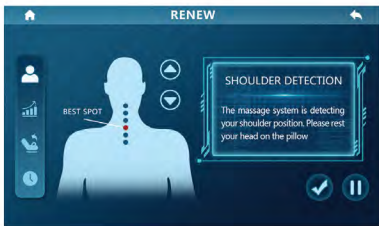

1. Turn on LCD SCREEN to start massaging.

2. There are six option on the home page: CLASSIC, SPECIALTY, ELITE TARGET, MANUAL, SETTING, FAVORITES

3. After choose the CLASSIC mode, there are 8 programs RENEW, REFRESH, RECOVERY, STRETCH, MORNING, NIGT, ANTI-STRESS, ENERGIZE

4. After choose the SPECIALTY mode, there are 8 programs : SALES MAN, HOUSE WIFE, OFFICE CLERK, GAME PLAYER, DRIVER, SPORTS MAN, SERVER, SENIOR.

5. After choose the ELITE TARGET mode, there are 8 programs : NECK, NECK & SHOULDER, BACK RELIEF, WAIST, WAIST & HIP, LEG FEET, UPPER BODY, LOWER BODY.

6. After selecting the automatic massage program, the chair will start to body test. For enjoying the most comfortable massage, please put your head on the headrest and try to sit in the deepest of the chair.