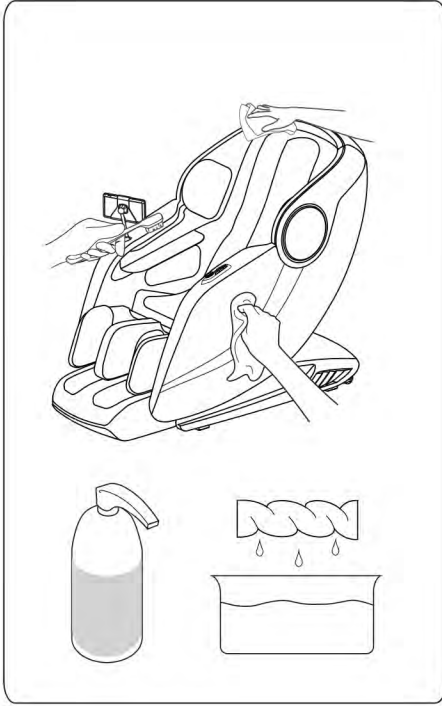

MAINTENANCE

| Use dry cloth to clean |

Turn off and pull out the plug before cleaning the massage chair, do not touch the plug with wet hands.