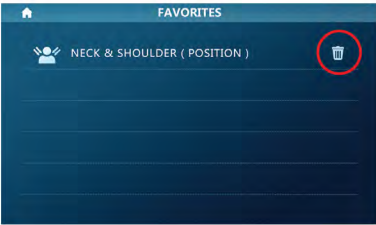

17.FAVORITES:You can add the programs you like into it and when you feel uncomfortable you can delete it.