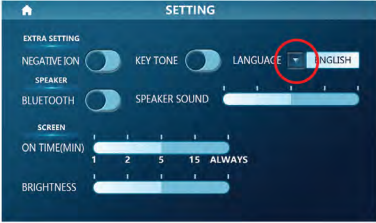

9. In MANUAL mode massage position page, you can control the massage hand position through FIXED POINT, FULL BODY, AREA, UP and DOWN.

In "full body" mode, "up" and "down" are invalid

10. In MANUAL mode OPTIONS page, you can choose the other functions you may need, such as: HEATING, LEG ROLLING, FOOT ROLLING, BLUE TOOTCH, RANGE, WIDTH, MIDDLE and NARROW.

OPERATION GUIDE

11. There are 4 functions: HEATING, LEG ROLLING, AIR MASSAGE and ADD TO FAVORITES. You can add your favorite massage program into ADD TO FAVORITES.

12. This button helps to control: 4D FORCE, MESSAGE SPEED, AIR LEVEL and ROLLING SPEED. Note: some actions are controlled by automatic program, and manual adjustment is invalid at this time.

13. This button helps to control: CALF RISE, CALF DOWN, CALF EXTEND, CALF SHRINK, FOOTREST EXTEND, FOOTREST SHRINK, ZERO GRAVITY, BACKREST RISE, BACKREST DOWN.

14. This button changes massage time: 10Min, 20Min, 30Min, 40Min, 50Min, 60Min.

15. Home page SETTING you can control the NEGATIVE ION, BLUETOOTH, LANGUAGE, KEY TONE, DORMANCY, BACKLIGHT in setting page.

16.LANGUAGE:ENGLISH / KOREAN

17.FAVORITES:You can add the programs you like into it and when you feel uncomfortable you can delete it.