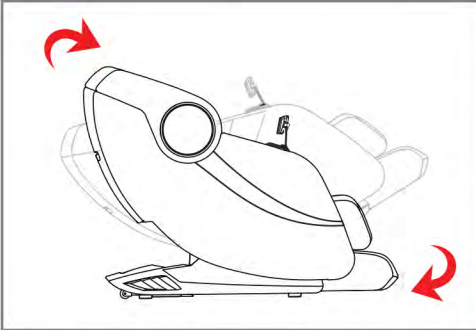

PRODUCT COMPONENTS

| Main body diagram (front) |

Built in Premium Bluetooth Speakers

| Main body diagram (rear) |

Power Switch

CHAIR INSTALLATION

1. Before use

Use the controller to place the backrest frame to the extreme position, raise the calf to the highest position and raise it to the longest position. Make sure there is sufficient space around the massage chair before operation.

Use the controller to place the backrest frame to the extreme position, raise the calf to the highest position and raise it to the longest position. Make sure there is sufficient space around the massage chair before operation.