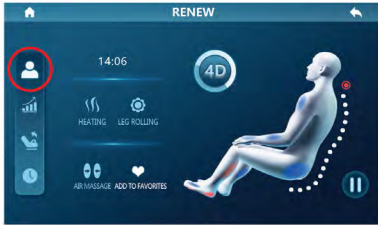

OPERATION GUIDE

11. There are 4 functions: HEATING, LEG ROLLING, AIR MASSAGE and ADD TO FAVORITES. You can add your favorite massage program into ADD TO FAVORITES.