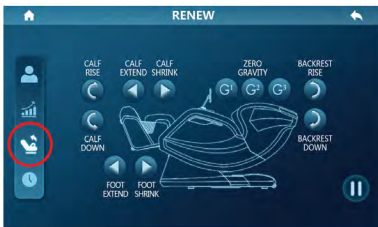

9. In MANUAL mode massage position page, you can control the massage hand position through FIXED POINT, FULL BODY, AREA, UP and DOWN.

In "full body" mode, "up" and "down" are invalid

10. In MANUAL mode OPTIONS page, you can choose the other functions you may need, such as: HEATING, LEG ROLLING, FOOT ROLLING, BLUE TOOTCH, RANGE, WIDTH, MIDDLE and NARROW.

OPERATION GUIDE

11. There are 4 functions: HEATING, LEG ROLLING, AIR MASSAGE and ADD TO FAVORITES. You can add your favorite massage program into ADD TO FAVORITES.

12. This button helps to control: 4D FORCE, MESSAGE SPEED, AIR LEVEL and ROLLING SPEED. Note: some actions are controlled by automatic program, and manual adjustment is invalid at this time.