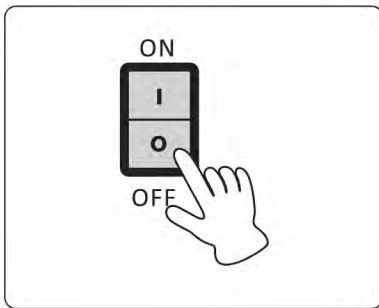

2. Press the power button to power off the massage chair and return remote controller to the storage area on arm pocket.

3. Turn off main power switch when you are not using the chair for a long period of time. Remove Plug from the power outlet to avoid accidents by kids and pets.

4. Do not operate with wet hands.