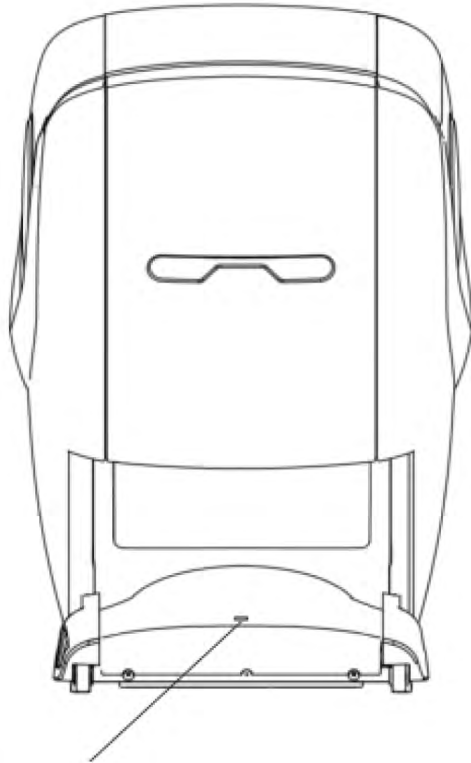

The chair is equipped with a cord having a grounding conductor. The plug must be plugged into an appropriate socket that is properly installed and matched with the plug.

 <p>Earth wire is not allowed to be in these places</p>	<p>Gas pipe: probably cause explosion or fire. Phone wire and lightning rod: probably cause electric shock and fire when thundering. Water pipe: earth wire is useless where there are plastics</p>
--	---

PRODUCT COMPONENTS

| Main body diagram (front) |

Built in Premium Bluetooth Speakers

| Main body diagram (rear) |

Power Switch

CHAIR INSTALLATION

1. Before use

Use the controller to place the backrest frame to the extreme position, raise the calf to the highest position and raise it to the longest position. Make sure there is sufficient space around the massage chair before operation.