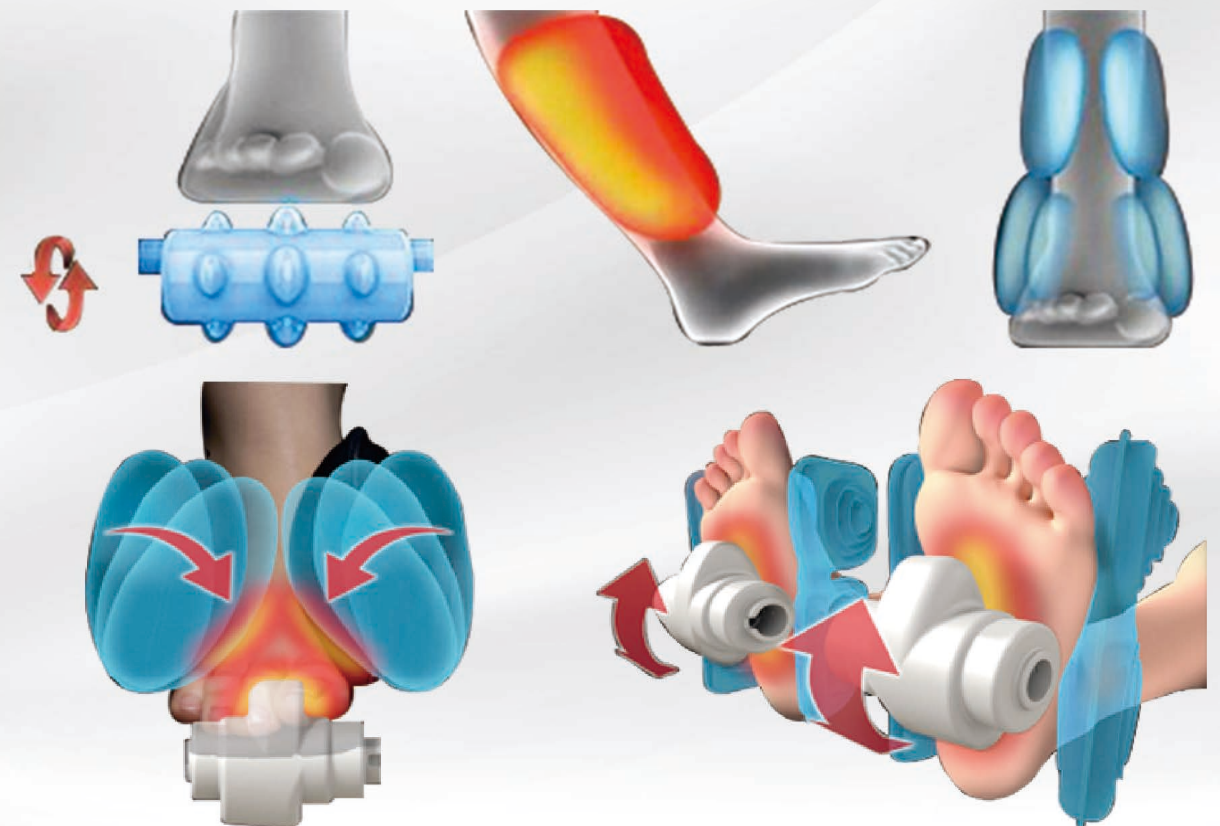

ELLIPTICAL CALF KNEADING

Let tension melt as complex movements mimic the hands of a shiatsu master, gently compressing and kneading your calves. This powerful and soothing capability enhances circulation, leaving your calves refreshed and renewed.