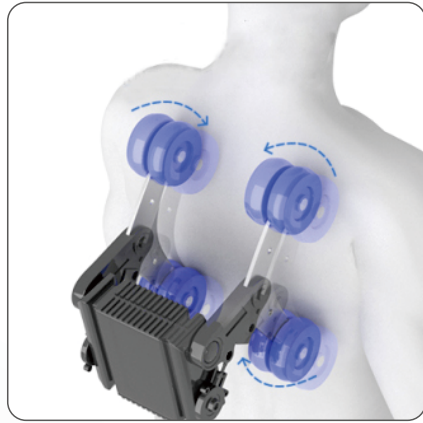

Kneading:

a slow deep knead, followed by a quick release. Actions re-enacting human hands