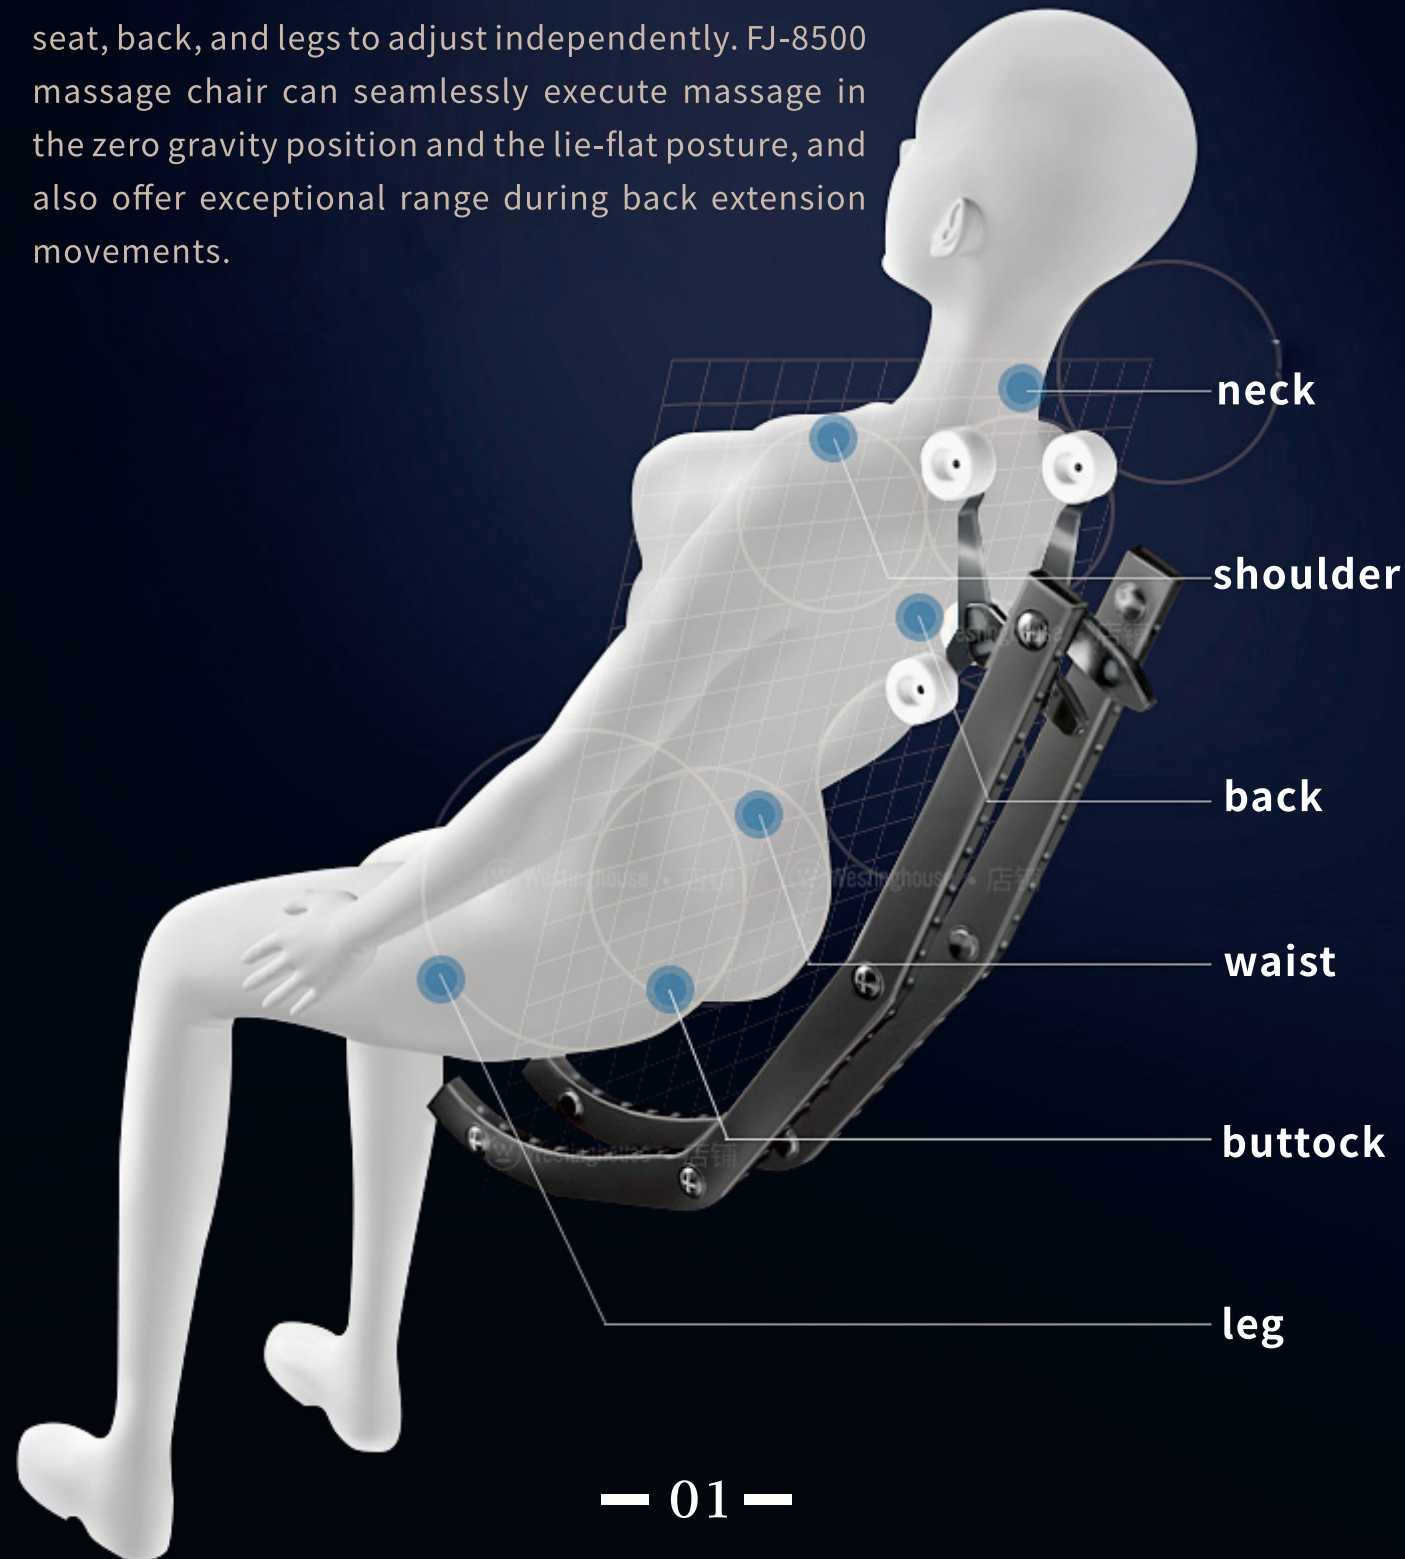

# TRULY ERGONOMIC S-L TRACK

The FJ-8500 Massage Chair is ergonomically designed to follow the natural S-curve of the human spine. It provides support to both your neck and back, especially the lumbar area. This position increases the effects of massage as it enables each disc of our spine to individually separate and decompress, allowing nutrients to enter disc tissues. FJ-8500 TRACK seamlessly move from upright, to zero gravity, to lie-flat, and even inversion. While still allowing the seat, back, and legs to adjust independently. FJ-8500 massage chair can seamlessly execute massage in the zero gravity position and the lie-flat posture, and also offer exceptional range during back extension movements.

## BODY SCAN TECHNOLOGY

At the touch of a button the FJ-8500 will scan your body and not only automatically adjust the rollers for the perfect massage but also automatically adjust the height and width of the chair to fit your body. Coupled with the S-L Track Massage robot, the FJ-8500 capable of focusing on problem areas of the body like the neck, shoulder, and lumbar regions customizing and enhancing the massage experience.

Our highly advanced scan technology will detect every part of your body, and deliver a targeted, soothing massage. We designed this system with flexibility in mind since everyone likes different kinds of massages. If that is not enough, it can be adjusted manually as well. You can adjust the vertical position of the rollers from your neck all the way to your lower back.

## True 4D Deep Massage System

FJ-8500 give you a robust, full-body massage experience with greater adjustment controls and the ability to personalize your massage preferences. The device rollers move up-and-down, side-to-side and forward and backward. The fourth dimension of settings provided by 4D massage chairs is the speed at which the rollers move.