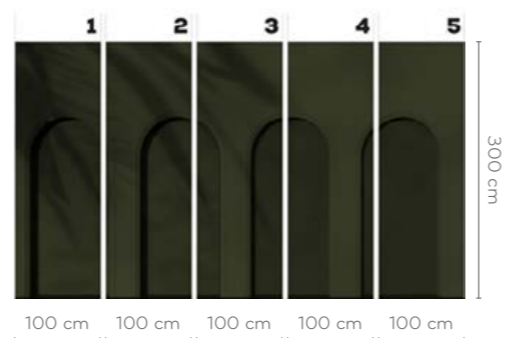

LIBRA OLIVE