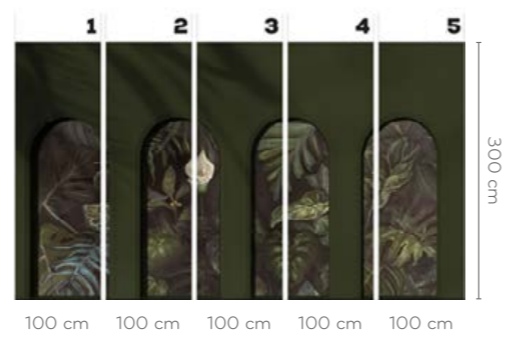

LIBRA OLIVE CALLA

wersje wzoru: koło | rolki | na wymiar
pattern options: circle | rolls | customized