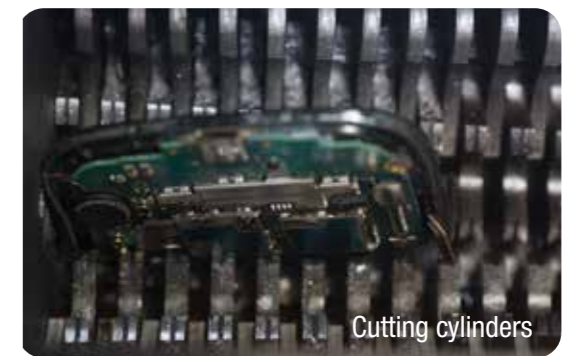

This unique product only requires standard power, unlike industrial shredders that need special power requirements, dedicated areas in your facility because of noise and dust. Our FlashEx is "plug and play" and can be used anywhere in the work place.

The FlashEx has a specially designed solid cutting head which grabs the material with specially designed claw like cutting cylinders pulling material into the unit. It automatically reverses itself on thicker material until the item is totally destroyed to 4x15mm end waste particle. The FlashEx has incorporated an Auto Safety feed opening, keeping the operator safe but still able to watch the destruction through the viewing window. The i-control operation unit is guaranteeing an easy-to-use machine and provides full control to the operator.

The intimus FlashEx is the only safe and reliable way to protect and destroy your sensitive multimedia and digital formats in the workplace in real time, not having to store it for pick up, increasing the potential for data theft. Call us today for more details on this product and let us share our complete product portfolio with you on our complete line of information destruction devices.